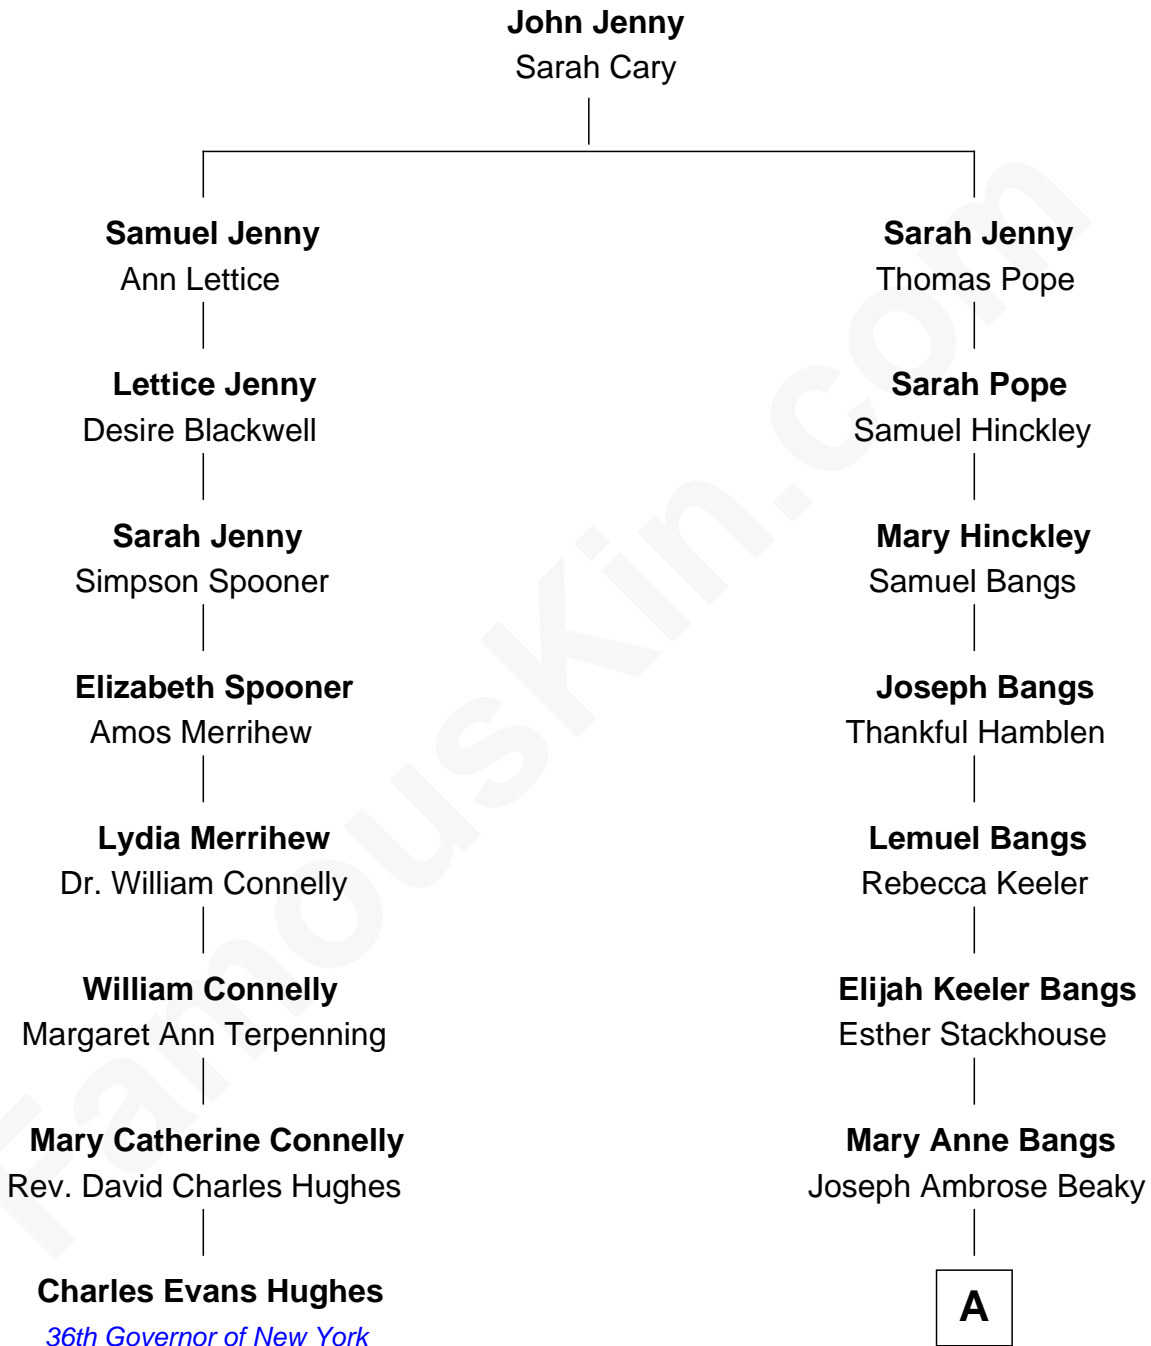

FamousKin.com
Relationship Chart of
Charles Evans Hughes
36th Governor of New York

7th cousin 4 times removed of

Jonathan Bush
Co-founder and CEO of athenahealth

A

—
Martha Adela Beaky

David Davis Walker

—
George Herbert Walker

Lucretia Wear

—
Dorothy Wear Walker

Prescott Sheldon Bush

—
Jonathan James Bush

Josephine Colwell Bradley

—
Jonathan Bush

Co-founder and CEO of athenahealth