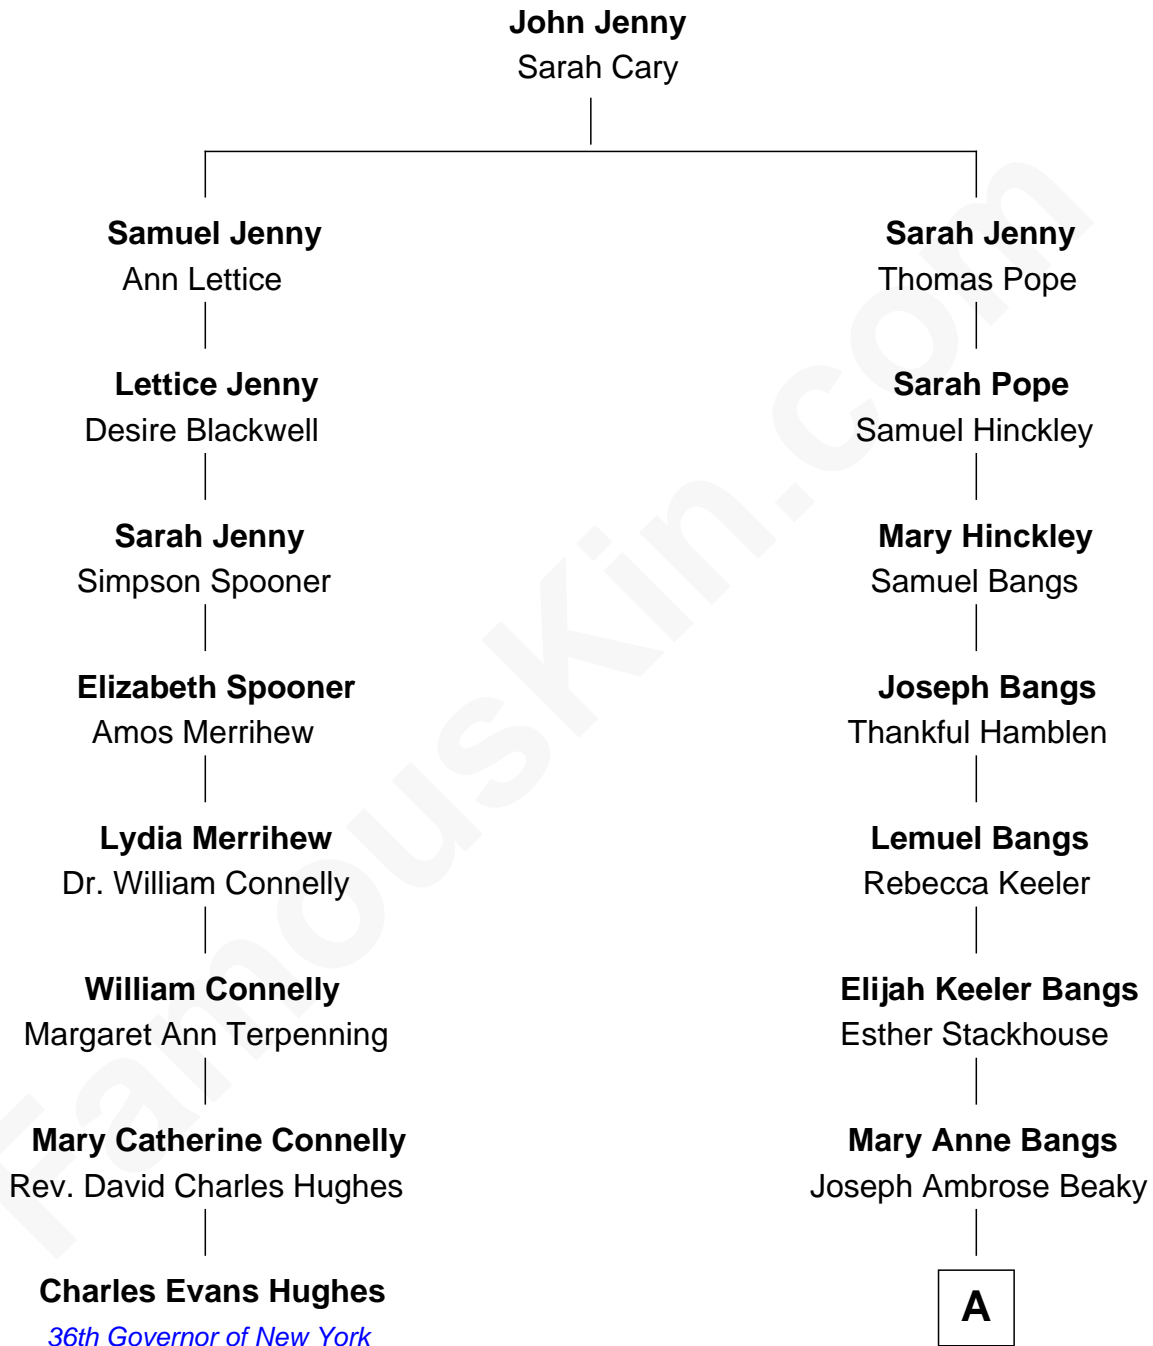

FamousKin.com
Relationship Chart of
Charles Evans Hughes
36th Governor of New York

7th cousin 4 times removed of
Billy Bush
TV Personality and Host

A

—
Martha Adela Beaky

David Davis Walker

—
George Herbert Walker

Lucretia Wear

—
Dorothy Wear Walker

Prescott Sheldon Bush

—
Jonathan James Bush

Josephine Colwell Bradley

—
Billy Bush

TV Personality and Host