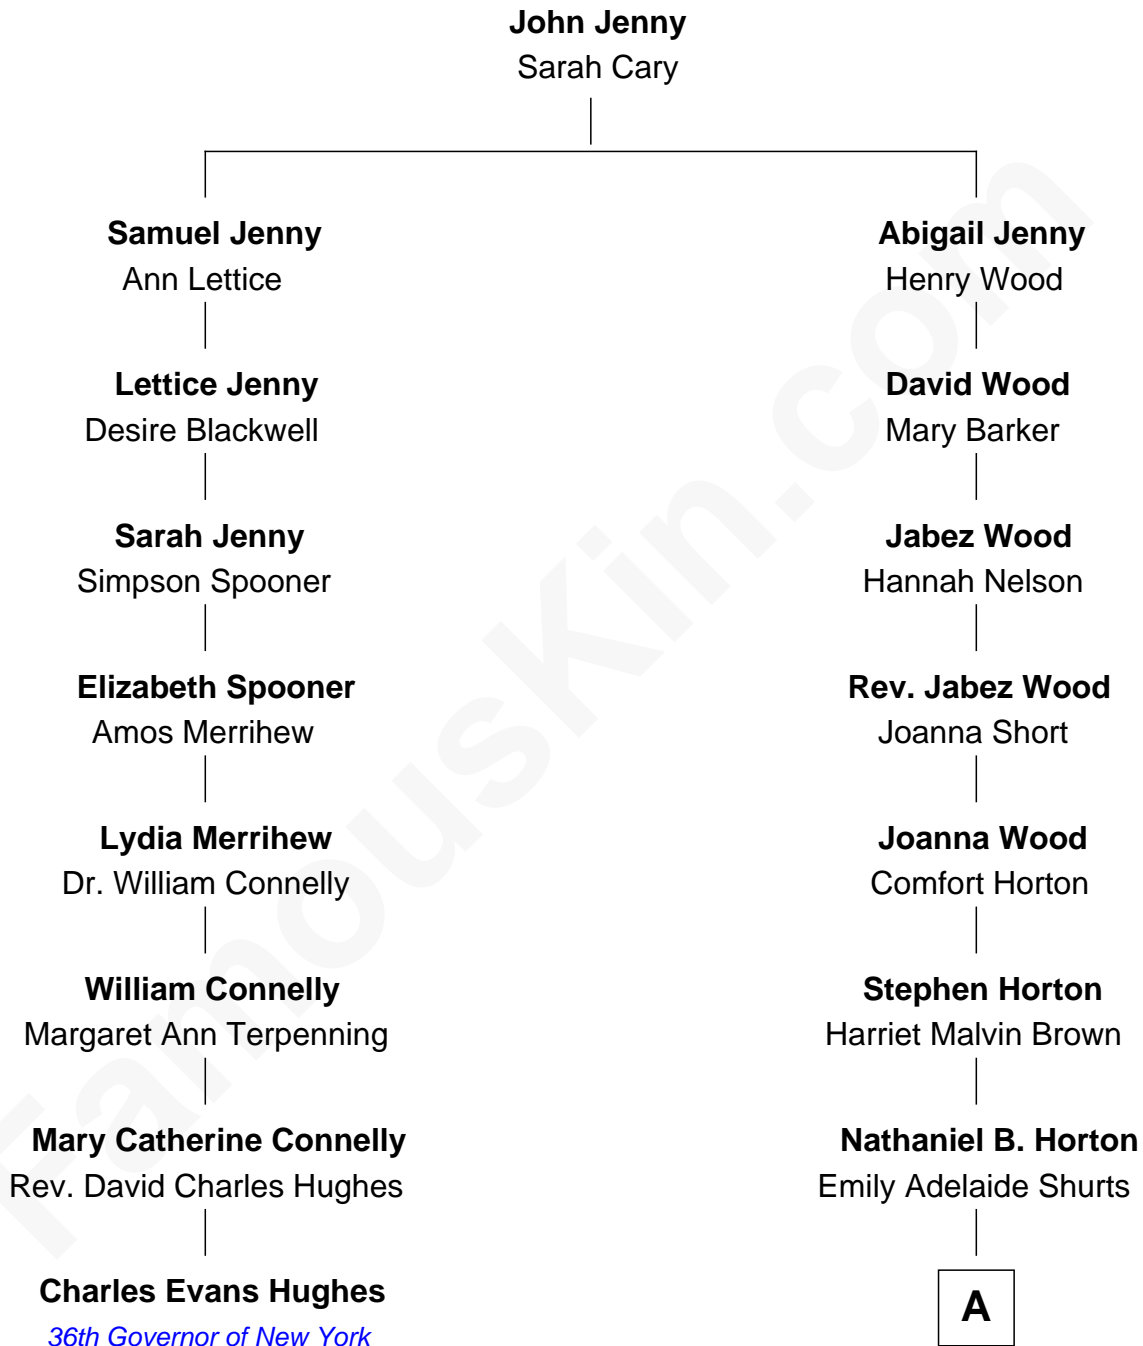

**FamousKin.com**  
**Relationship Chart of**  
**Charles Evans Hughes**  
*36th Governor of New York*

7th cousin 4 times removed of

**Lily James**  
*TV and Movie Actress*

**A**

—  
**Walter Shurts Horton**

Alice Cary Jones

—  
**Walter Clark Horton**

Frances Katherine Stewart

—  
**Helen Virginia Horton**

Hamish Thomson

—  
**James Stewart Thomson**

Ninette V. A. Mantle

—  
**Lily James**

*TV and Movie Actress*