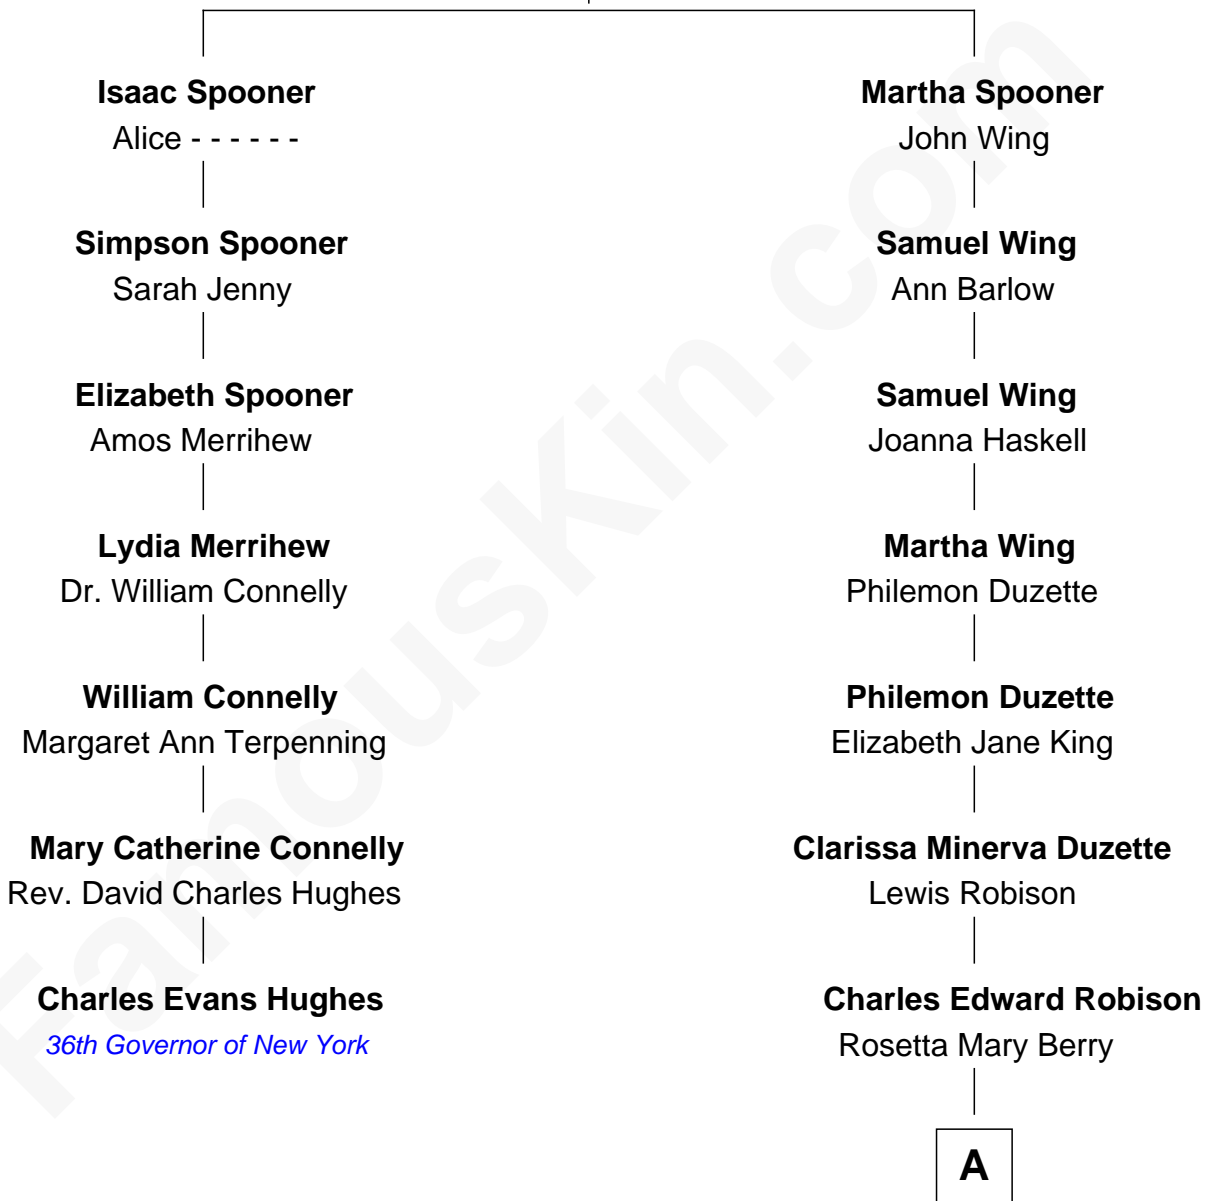

# FamousKin.com Relationship Chart of

**Charles Evans Hughes**

*36th Governor of New York*

6th cousin 3 times removed of

**Mitt Romney**

*70th Governor of Massachusetts*

**William Spooner**

Hannah Pratt

A

Alma Luella Robison  
Harold Arundel LaFount

Lenore Emily LaFount  
George Wilcken Romney

Mitt Romney

*70th Governor of Massachusetts*

FamousKin.com