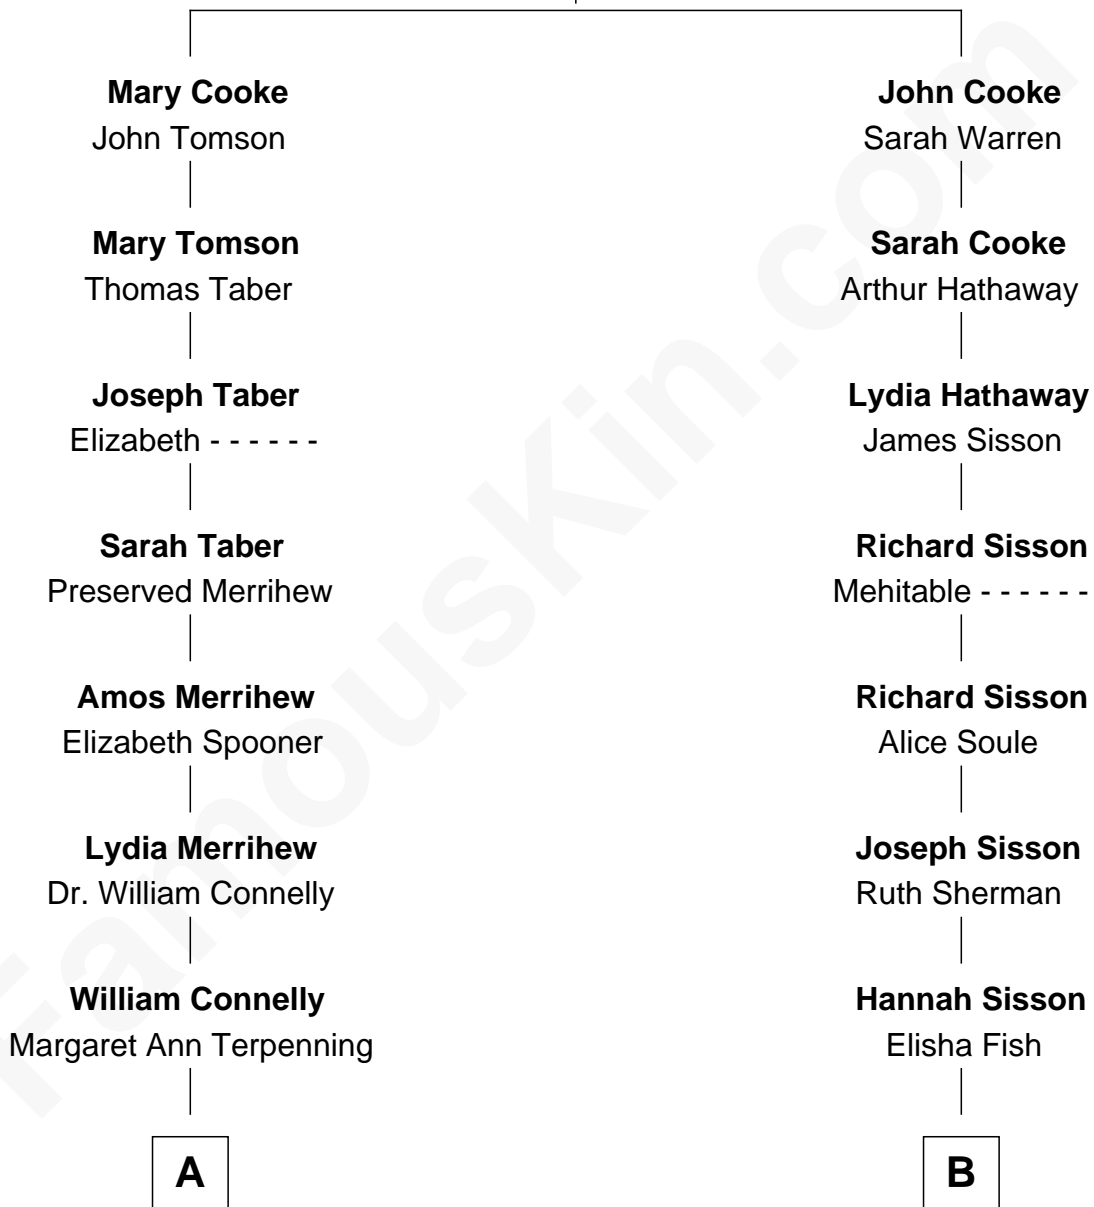

FamousKin.com
Relationship Chart of
Charles Evans Hughes
36th Governor of New York

8th cousin 5 times removed of
Kristen Wiig
TV and Movie Actress

Francis Cooke
Hester le Mahieu

A

Mary Catherine Connelly
Rev. David Charles Hughes

Charles Evans Hughes
36th Governor of New York

B

Benjamin Fish
Sarah Davids Bills

Mary Braithwaite Fish
Joseph Curtis

Wendell Joseph Curtis
Margaret Breese Roby

Catherine Curtis
John Palmer Day

Margaret Curtis Day
William Carroll Johnston