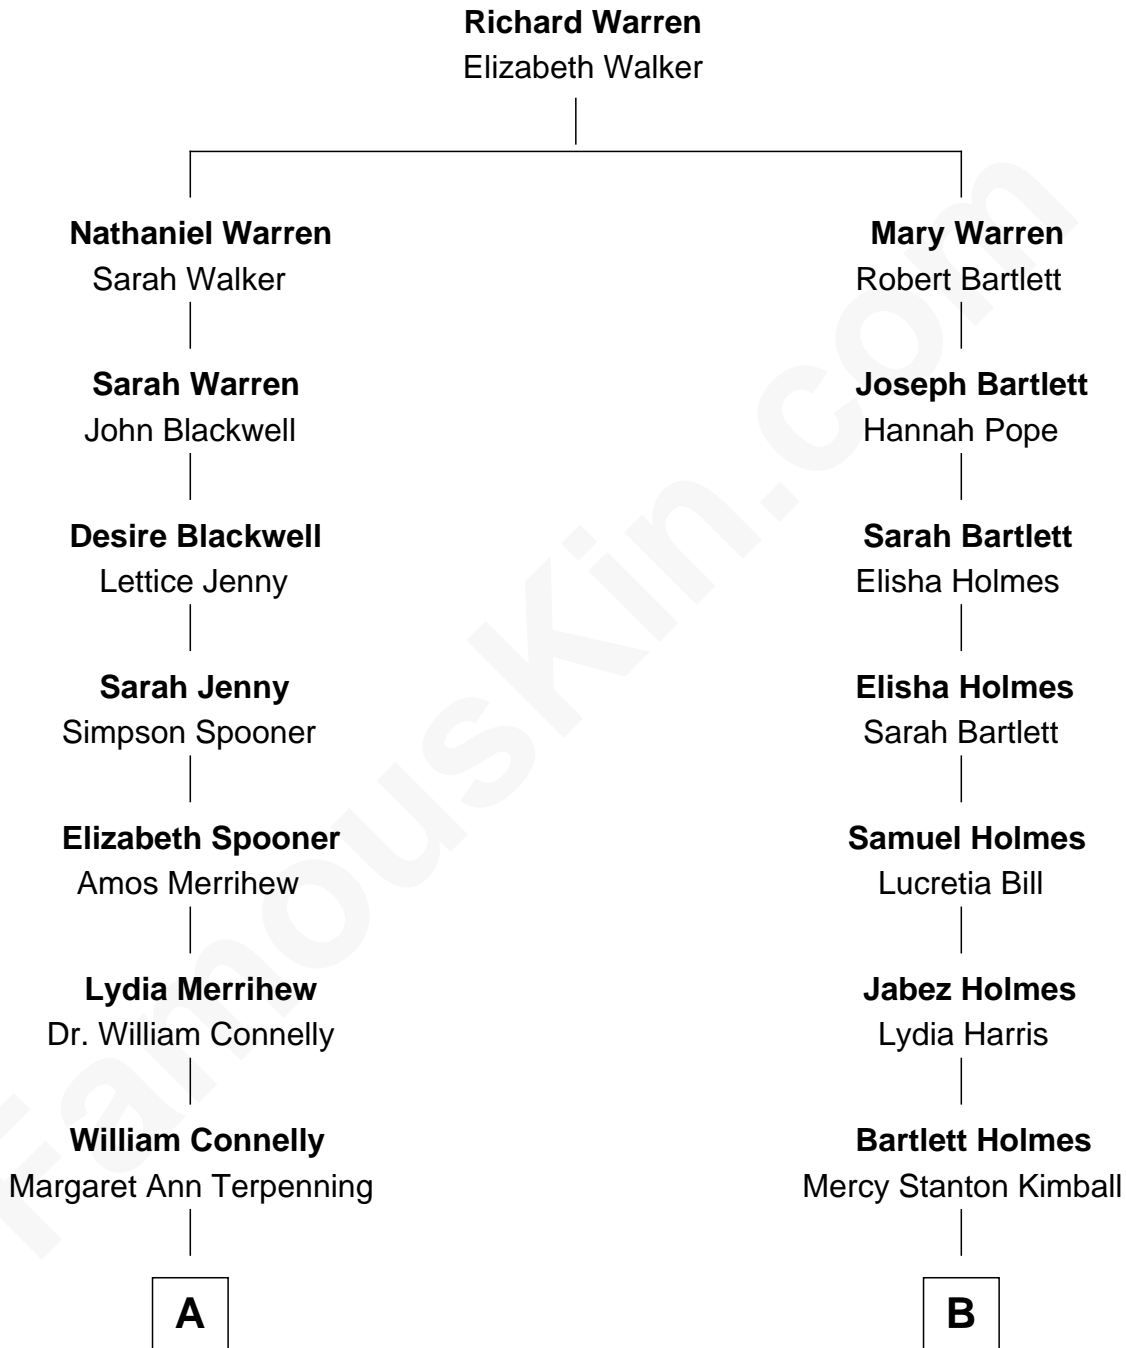

FamousKin.com
Relationship Chart of
Charles Evans Hughes
36th Governor of New York

8th cousin 4 times removed of
Kristen Wiig
TV and Movie Actress

A

Mary Catherine Connelly
Rev. David Charles Hughes

Charles Evans Hughes
36th Governor of New York

B

Sarah White Holmes
James B. Palmer

Helen Maria Palmer
Gen. Albert Putnam Day

John Palmer Day
Catherine Curtis

Margaret Curtis Day
William Carroll Johnston

Laurie Day Johnston
Jon Arne Joseph Wiig

Kristen Wiig
TV and Movie Actress