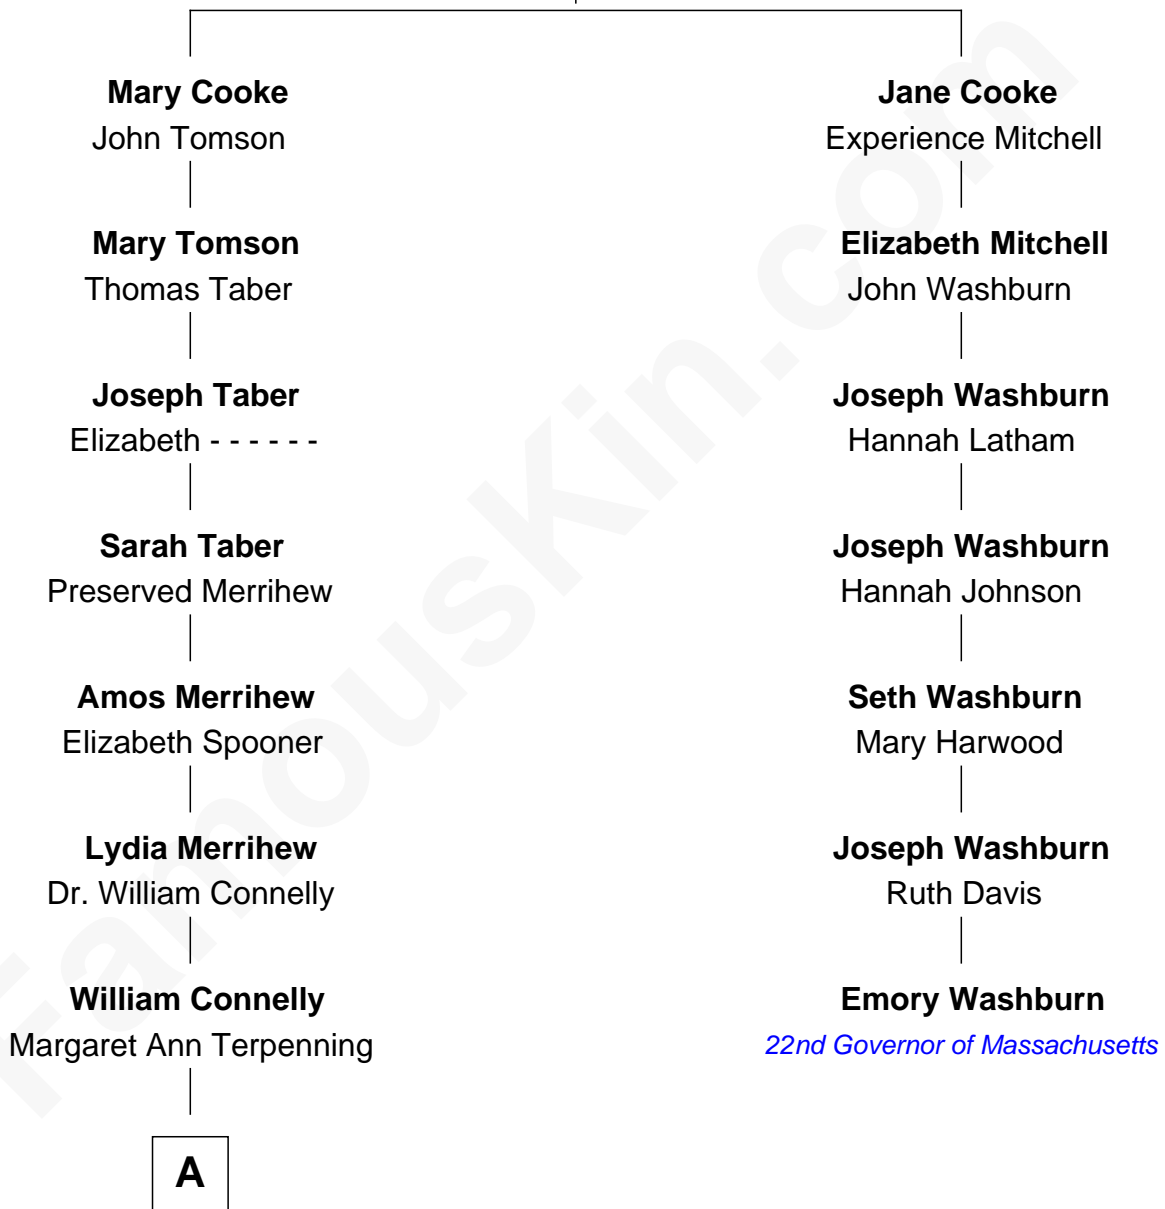

# FamousKin.com Relationship Chart of

**Charles Evans Hughes**

*36th Governor of New York*

6th cousin 2 times removed of

**Emory Washburn**

*22nd Governor of Massachusetts*

**Francis Cooke**  
Hester le Mahieu

A

—  
**Mary Catherine Connelly**  
Rev. David Charles Hughes

—  
**Charles Evans Hughes**  
*36th Governor of New York*

FamousKin.com