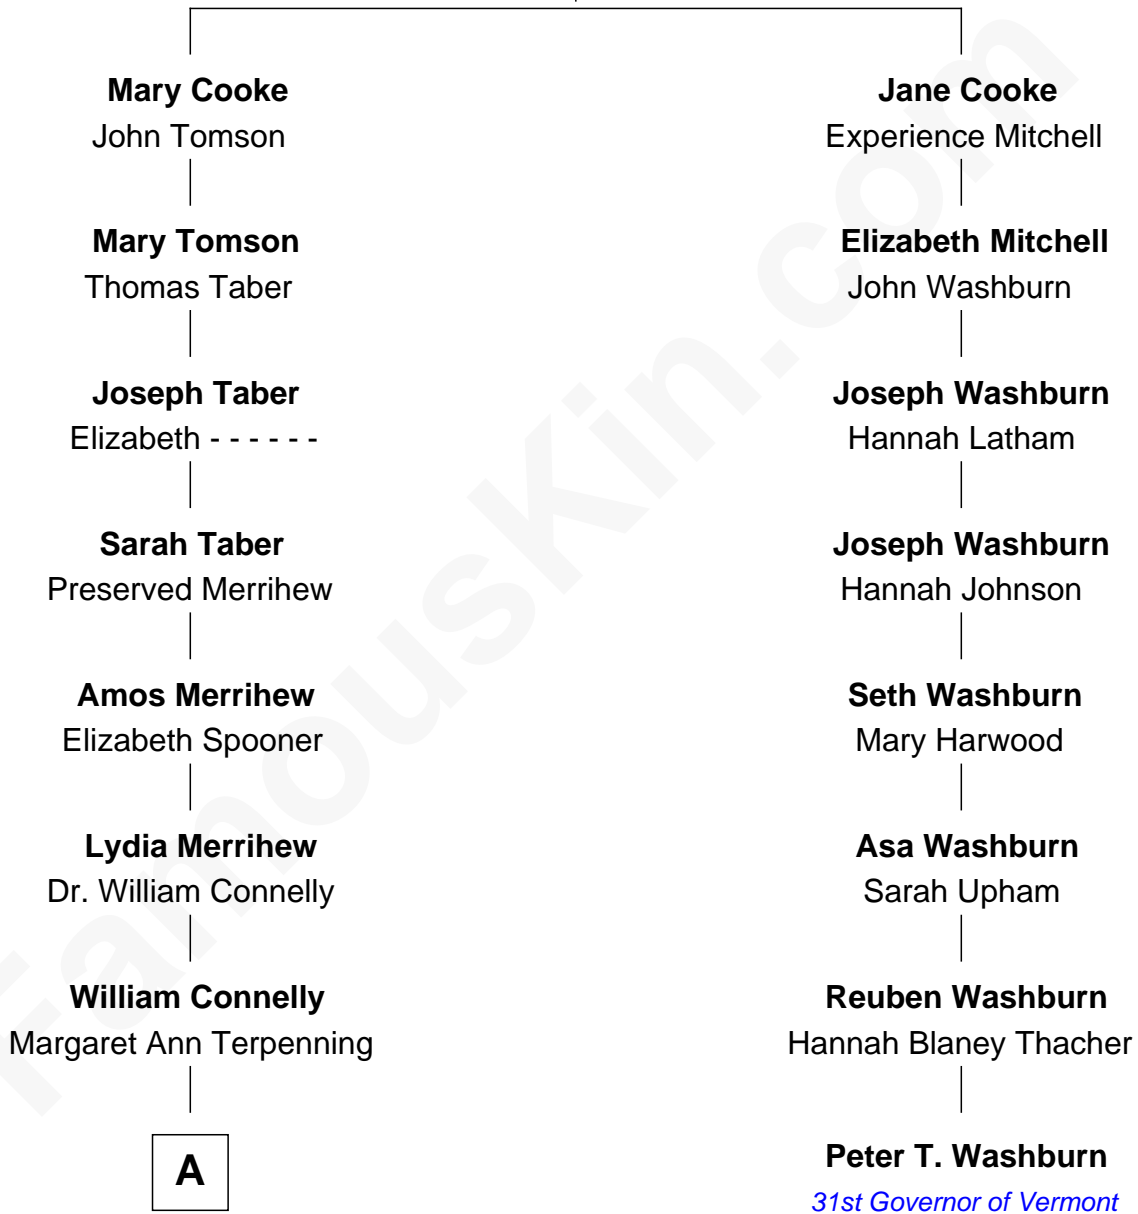

FamousKin.com Relationship Chart of

Charles Evans Hughes
36th Governor of New York

7th cousin 1 time removed of

Peter T. Washburn
31st Governor of Vermont

Francis Cooke
Hester le Mahieu

A

—
Mary Catherine Connelly
Rev. David Charles Hughes

—
Charles Evans Hughes
36th Governor of New York

FamousKin.com