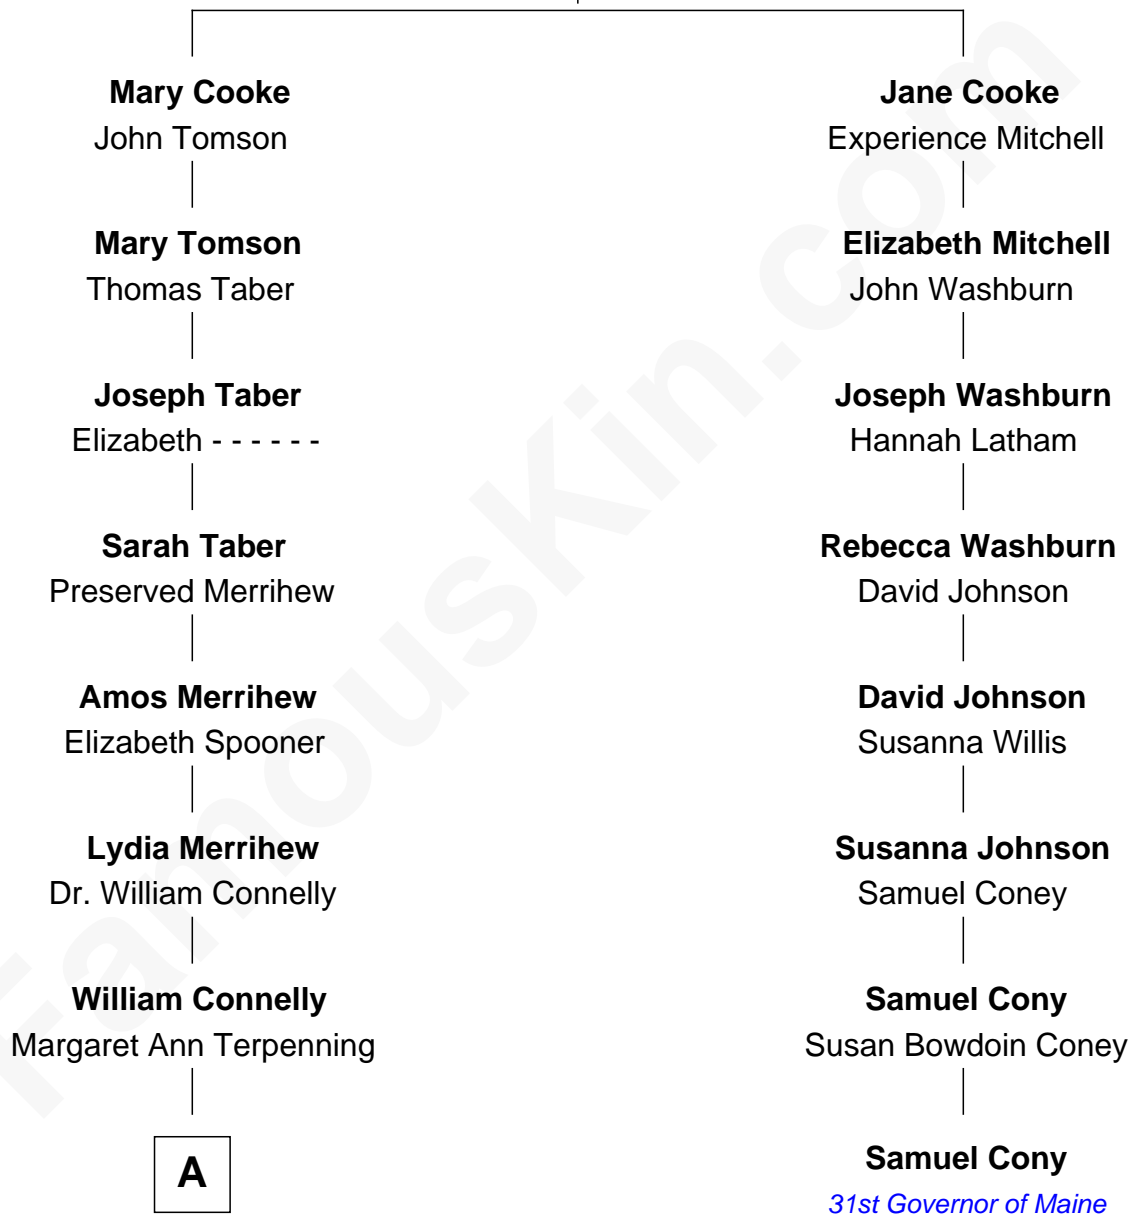

FamousKin.com Relationship Chart of

Charles Evans Hughes
36th Governor of New York

7th cousin 1 time removed of

Samuel Cony
31st Governor of Maine

Francis Cooke
Hester le Mahieu

A

Mary Catherine Connelly
Rev. David Charles Hughes

Charles Evans Hughes
36th Governor of New York

FamousKin.com