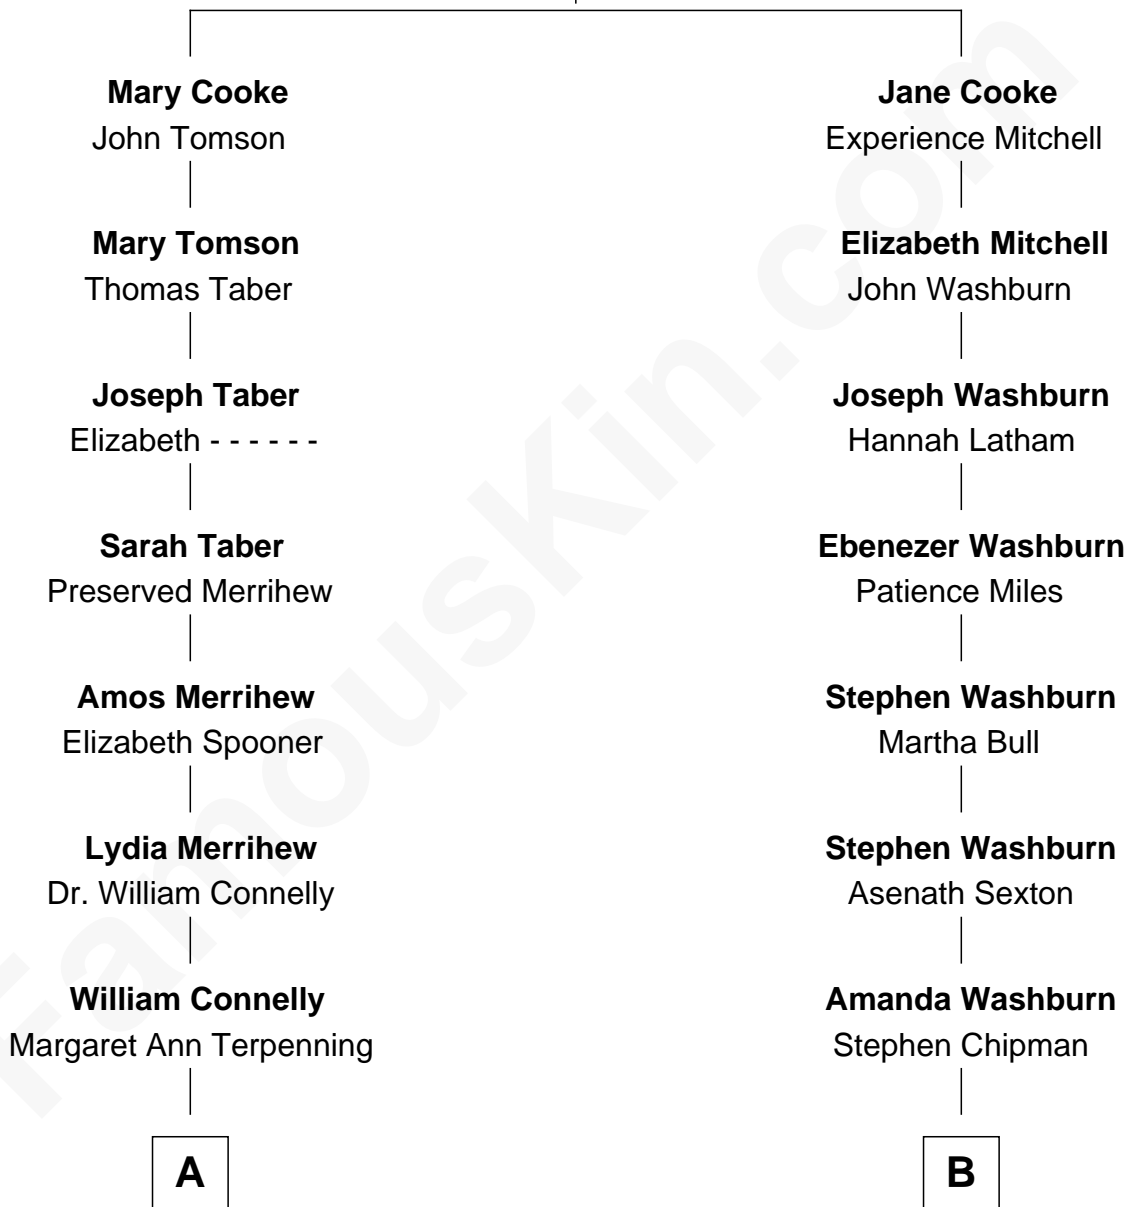

**FamousKin.com**  
**Relationship Chart of**  
**Charles Evans Hughes**  
*36th Governor of New York*

**8th cousin 3 times removed of**  
**Gary Herbert**  
*17th Governor of Utah*

**Francis Cooke**  
 Hester le Mahieu

**A**

**Mary Catherine Connelly**  
Rev. David Charles Hughes

**Charles Evans Hughes**  
*36th Governor of New York*

**B**

**William Henry Chipman**  
Eliza Filcher

**William Henry Chipman**  
Sarah Elizabeth Parker

**Eliza Chipman**  
James Edward Peters

**Paul Richard Peters**  
Carol Boley

**Gary Herbert**  
*17th Governor of Utah*

FamousKin.com