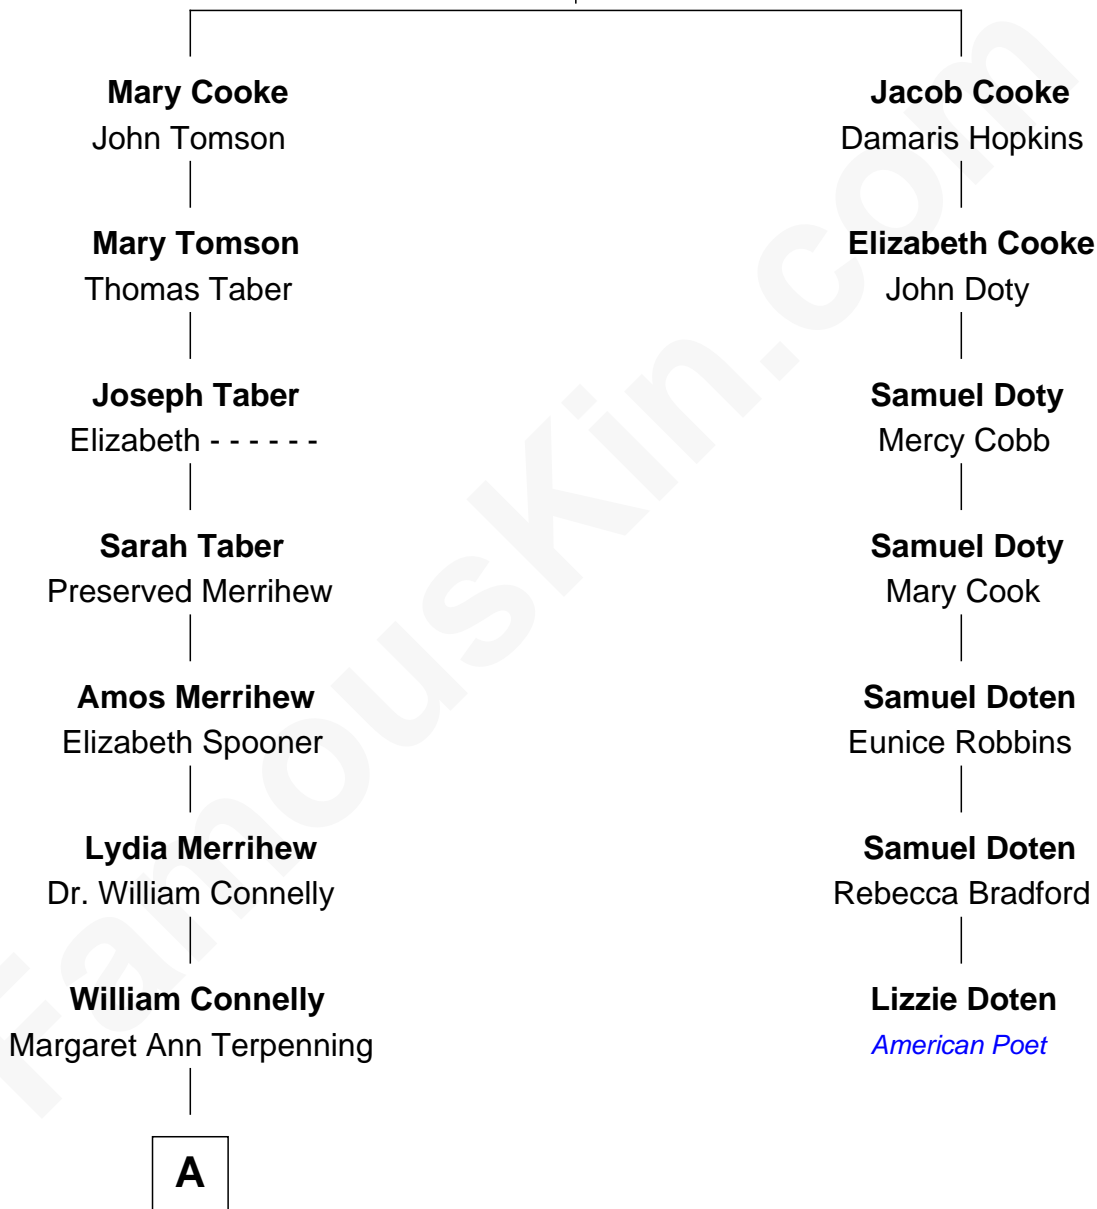

FamousKin.com
Relationship Chart of
Charles Evans Hughes
36th Governor of New York

6th cousin 2 times removed of

Lizzie Doten
American Poet

Francis Cooke
 Hester le Mahieu

A

—
Mary Catherine Connelly
Rev. David Charles Hughes

—
Charles Evans Hughes
36th Governor of New York

FamousKin.com