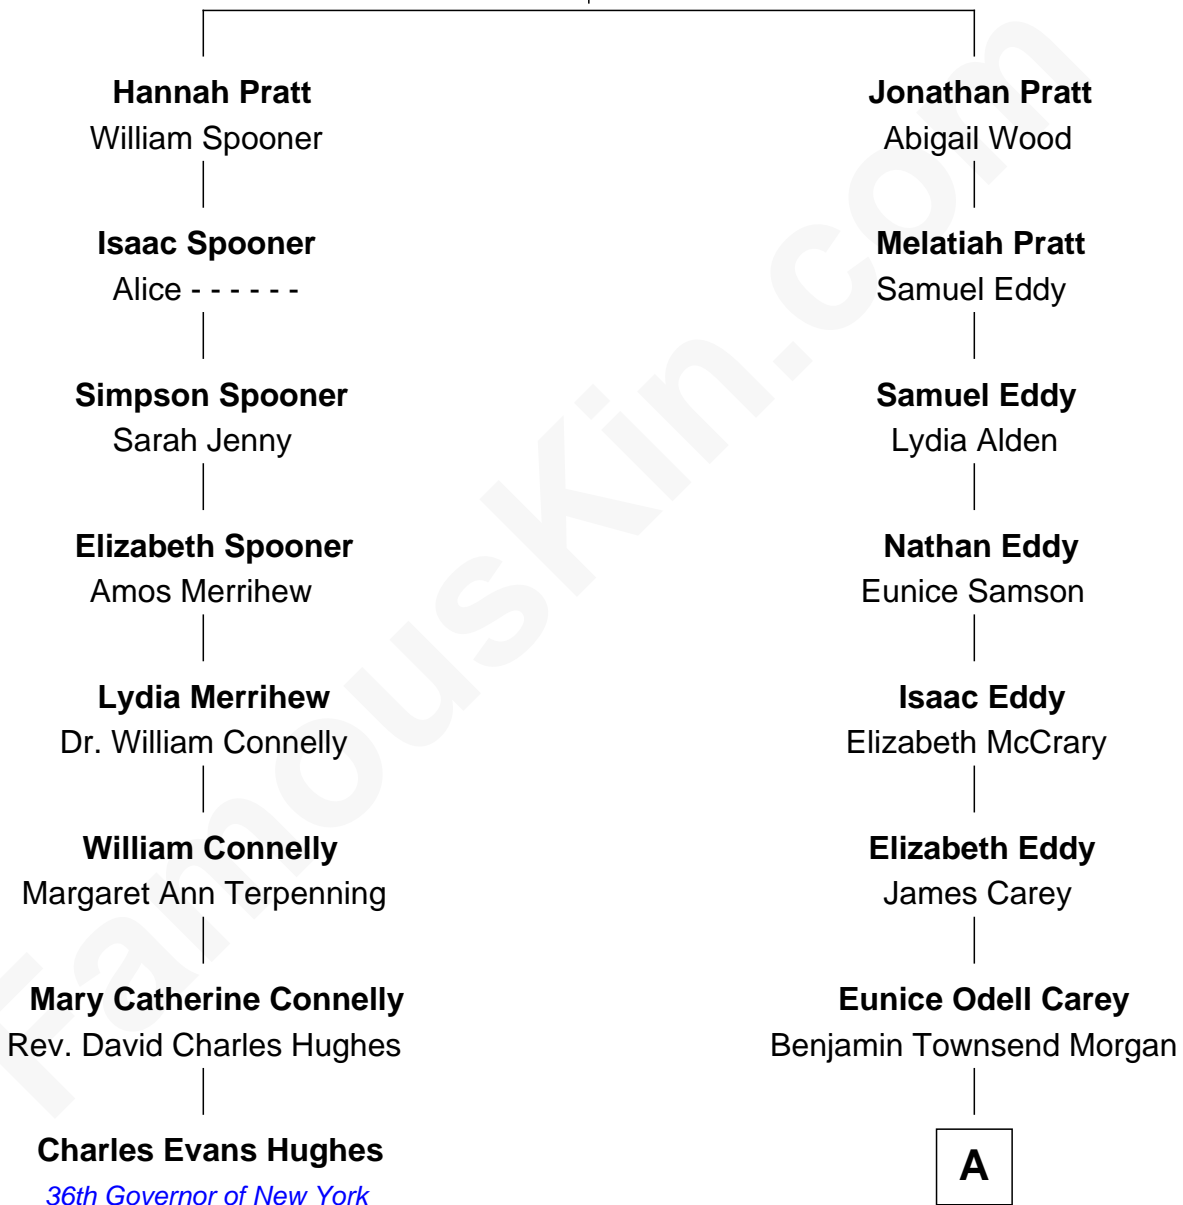

# FamousKin.com Relationship Chart of

**Charles Evans Hughes**

*36th Governor of New York*

7th cousin 4 times removed of

**Ali Wentworth**

*TV Actress and Comedienne*

**Joshua Pratt**  
Bathsheba - - - - -

**A**

**Fred William Morgan**

Mary Allen Wright

**Agnes Josephine Morgan**

Charles Arthur Tilt

**Mary Agnes Tilt**

Frederic Clay Bartlett

**Eric Bartlett Wentworth**

Mable Bryant Hobart

**Ali Wentworth**

*TV Actress and Comedienne*