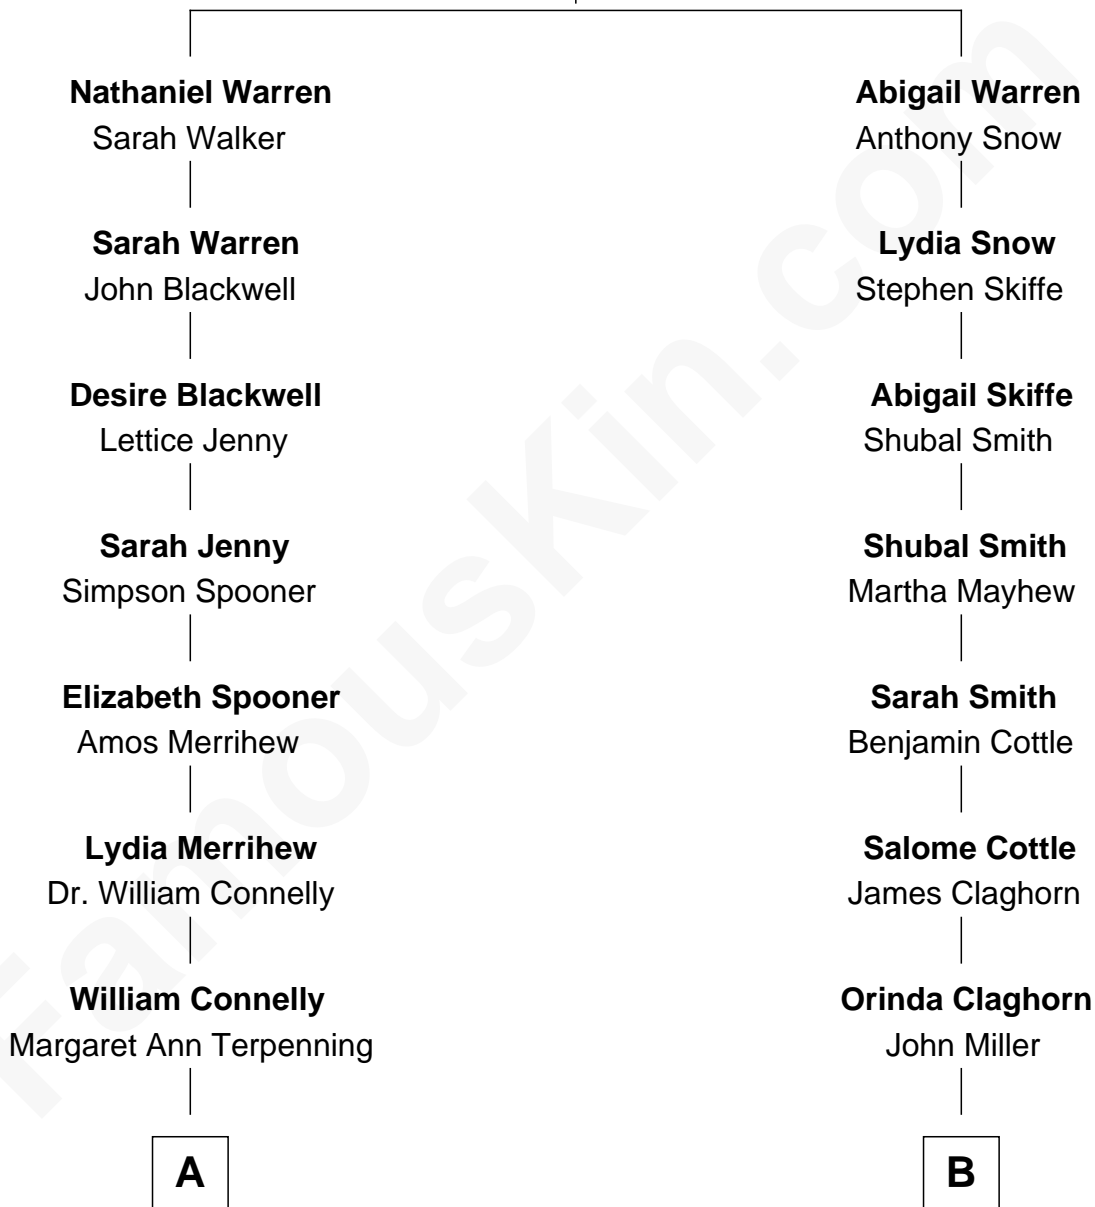

FamousKin.com
Relationship Chart of
Charles Evans Hughes
36th Governor of New York

8th cousin 4 times removed of

Penn Jillette
Magician

Richard Warren
 Elizabeth Walker

A

Mary Catherine Connelly
Rev. David Charles Hughes

Charles Evans Hughes
36th Governor of New York

B

Nancy Miller
Aransford Rhoades

Ellen L. Rhoades
Marshall I. Jenkins

Cora Ellen Jenkins

Elizabeth Jenkins
Robert Henry Parks

Valda Ruth Parks
Samuel Herbert Jillette