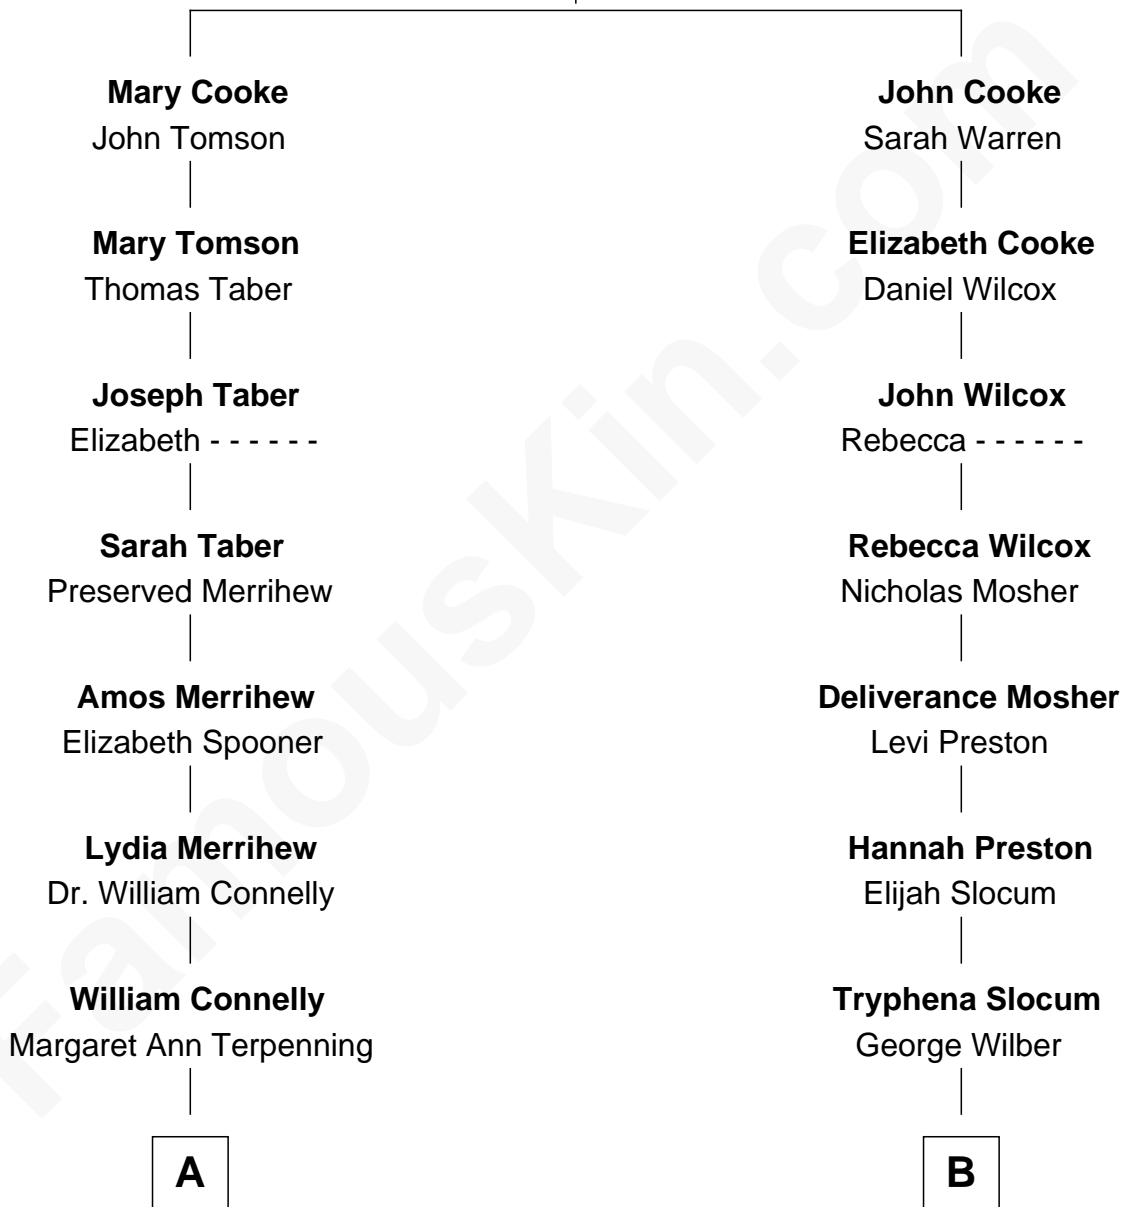

**FamousKin.com**  
**Relationship Chart of**  
**Charles Evans Hughes**  
*36th Governor of New York*

8th cousin 2 times removed of

**Ann B. Davis**  
*TV Actress*

**Francis Cooke**  
 Hester le Mahieu

**A**

**Mary Catherine Connelly**  
Rev. David Charles Hughes

**Charles Evans Hughes**  
*36th Governor of New York*

**B**

**Hannah E. Wilber**  
Jacob Burnett Hamilton

**Adeline Webster Hamilton**  
Frank Virgil Davis