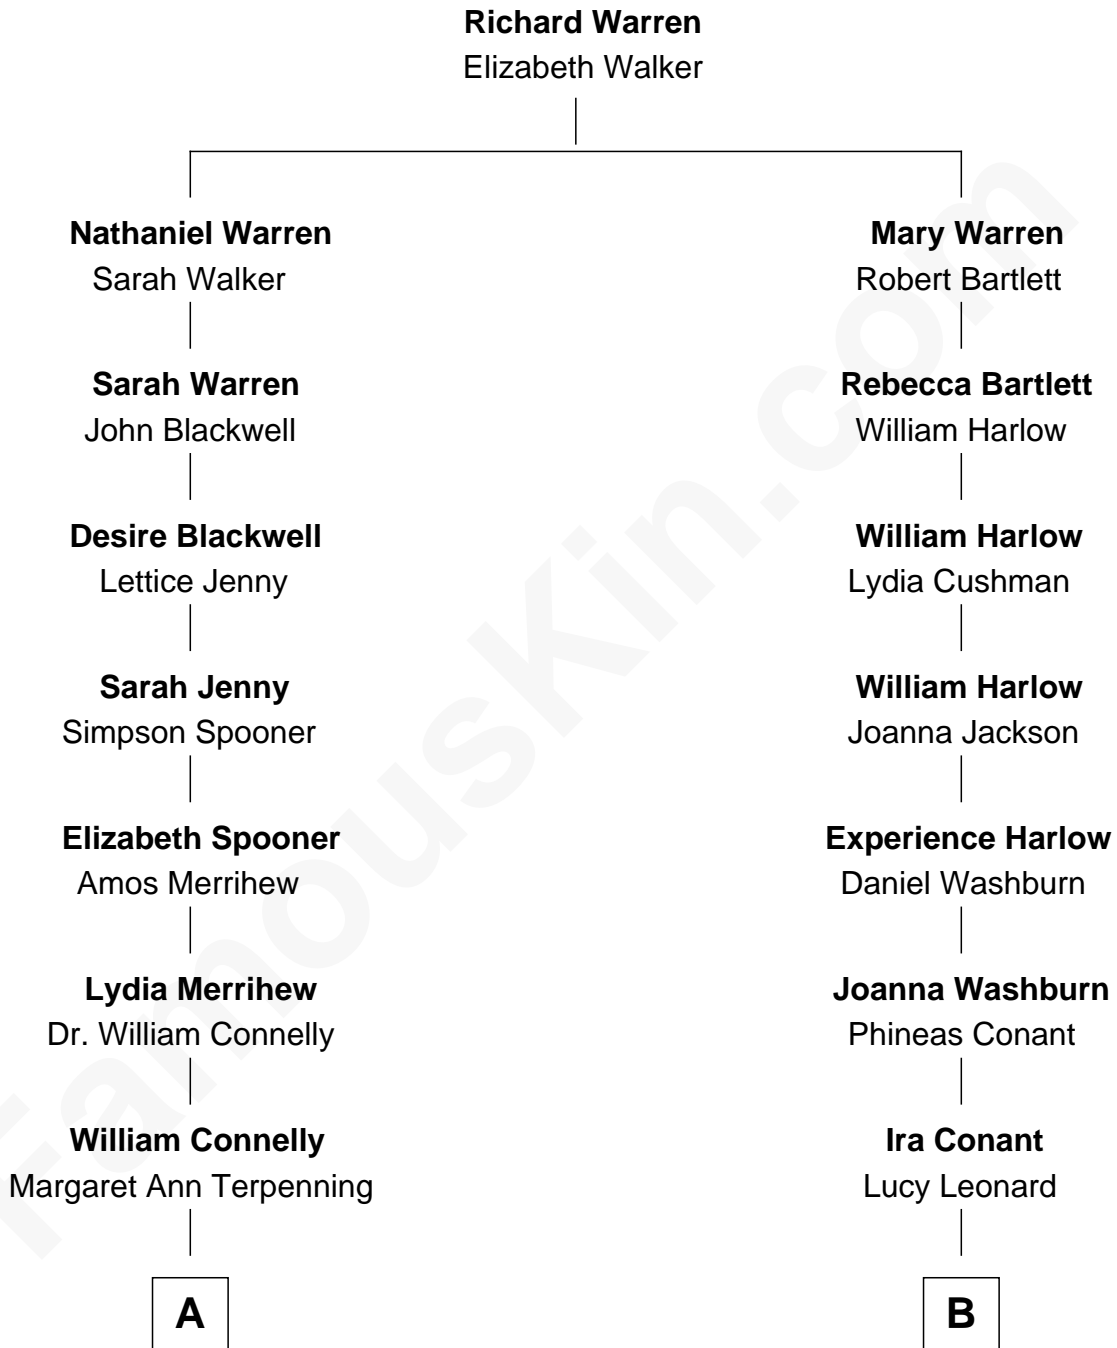

FamousKin.com Relationship Chart of

Charles Evans Hughes

36th Governor of New York

8th cousin 4 times removed of

Nat Faxon

Actor, Comedian, Director and Screenwriter

A

Mary Catherine Connelly
Rev. David Charles Hughes

Charles Evans Hughes
36th Governor of New York

B

Ira M. Conant
Mary F. Bassett

Herbert Ira Conant
Alleda B. Pierce

Marie Bassett Conant
Dr. Nathaniel Wales Faxon

William Otis Faxon
Frances Mary Parker

Dr. David Parker Faxon
Monica Andrea Kersten