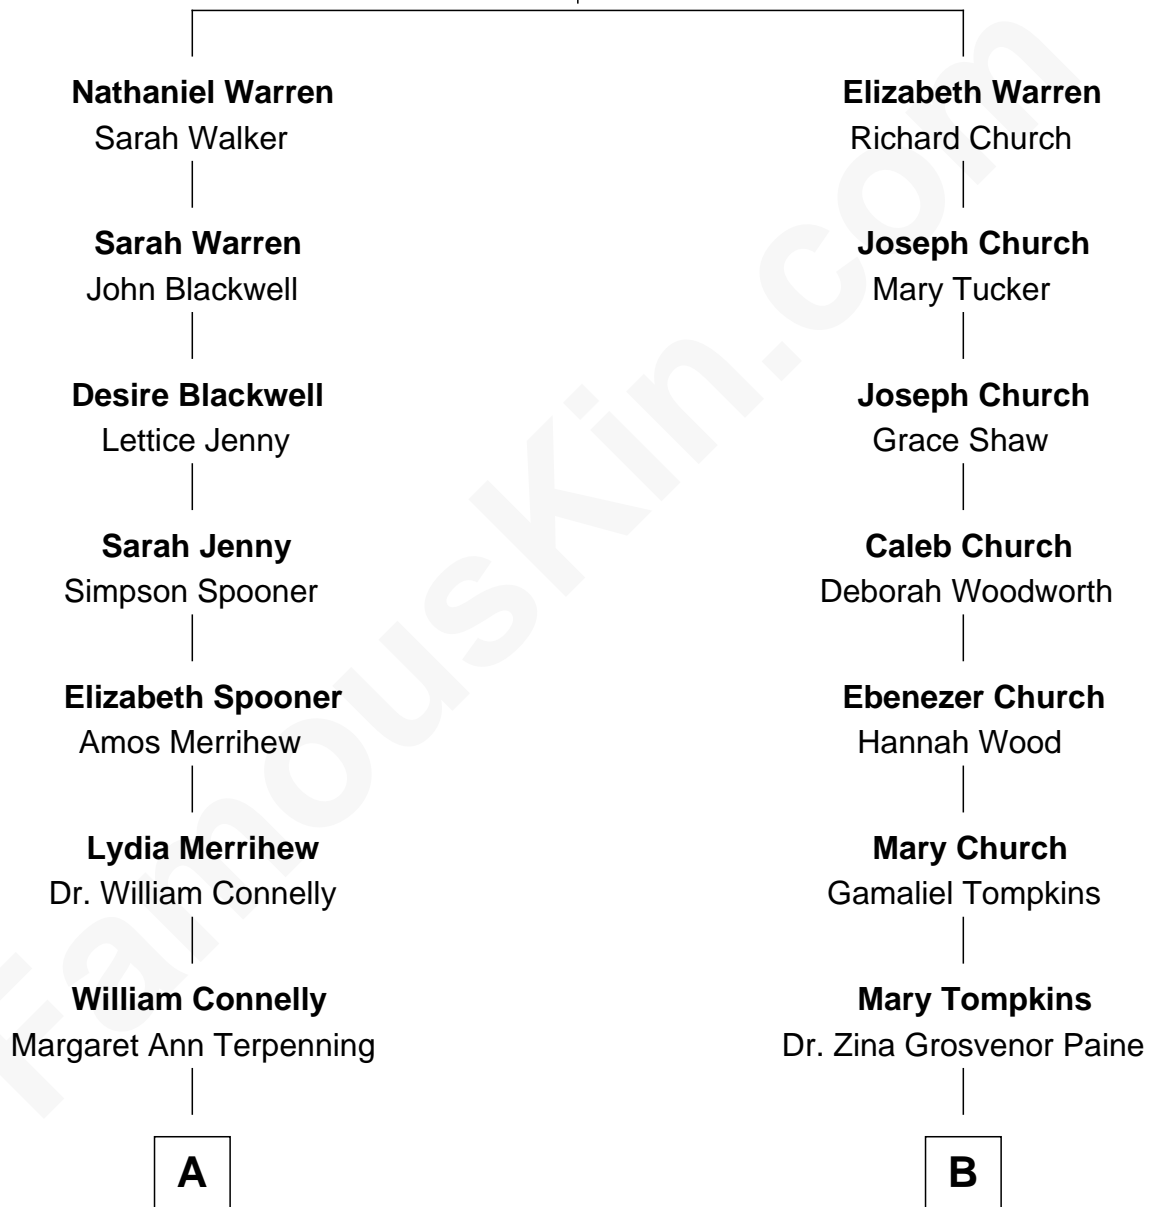

FamousKin.com Relationship Chart of

Charles Evans Hughes

36th Governor of New York

8th cousin 1 time removed of

Charles M. Dale

66th Governor of New Hampshire

Richard Warren
Elizabeth Walker

A

Mary Catherine Connelly
Rev. David Charles Hughes

Charles Evans Hughes
36th Governor of New York

B

Nathaniel Tompkins Paine
Martha Mariah Milby

Maud Paine
Fred Vernon Dale

Charles M. Dale
66th Governor of New Hampshire