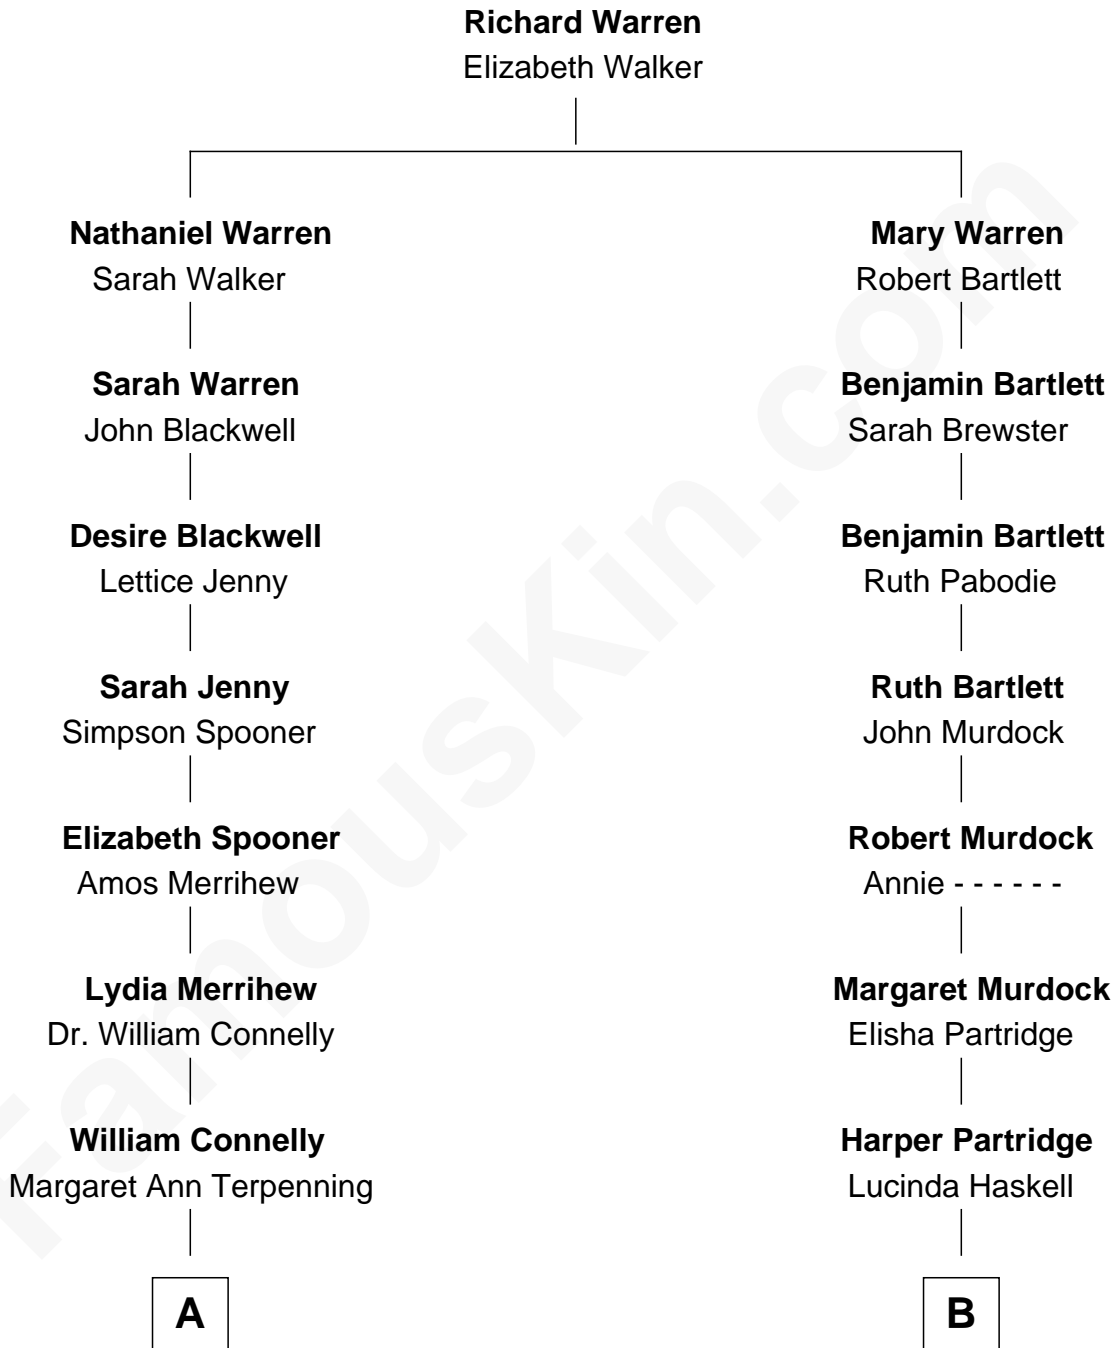

**FamousKin.com**  
**Relationship Chart of**  
**Charles Evans Hughes**  
*36th Governor of New York*

8th cousin 3 times removed of

**Diane Brewster**  
*TV and Movie Actress*

**A**

**Mary Catherine Connelly**  
Rev. David Charles Hughes

**Charles Evans Hughes**  
*36th Governor of New York*

**B**

**Reuben R. Partridge**  
Annie Elizabeth Morrison

**Jennie M. Partridge**  
William B. Sloane

**Grace Anna Sloane**  
Reginald Raymond Brewster

**Phillip Sloane Brewster**  
Geraldine Craddock

**Diane Brewster**  
*TV and Movie Actress*

FamousKin.com