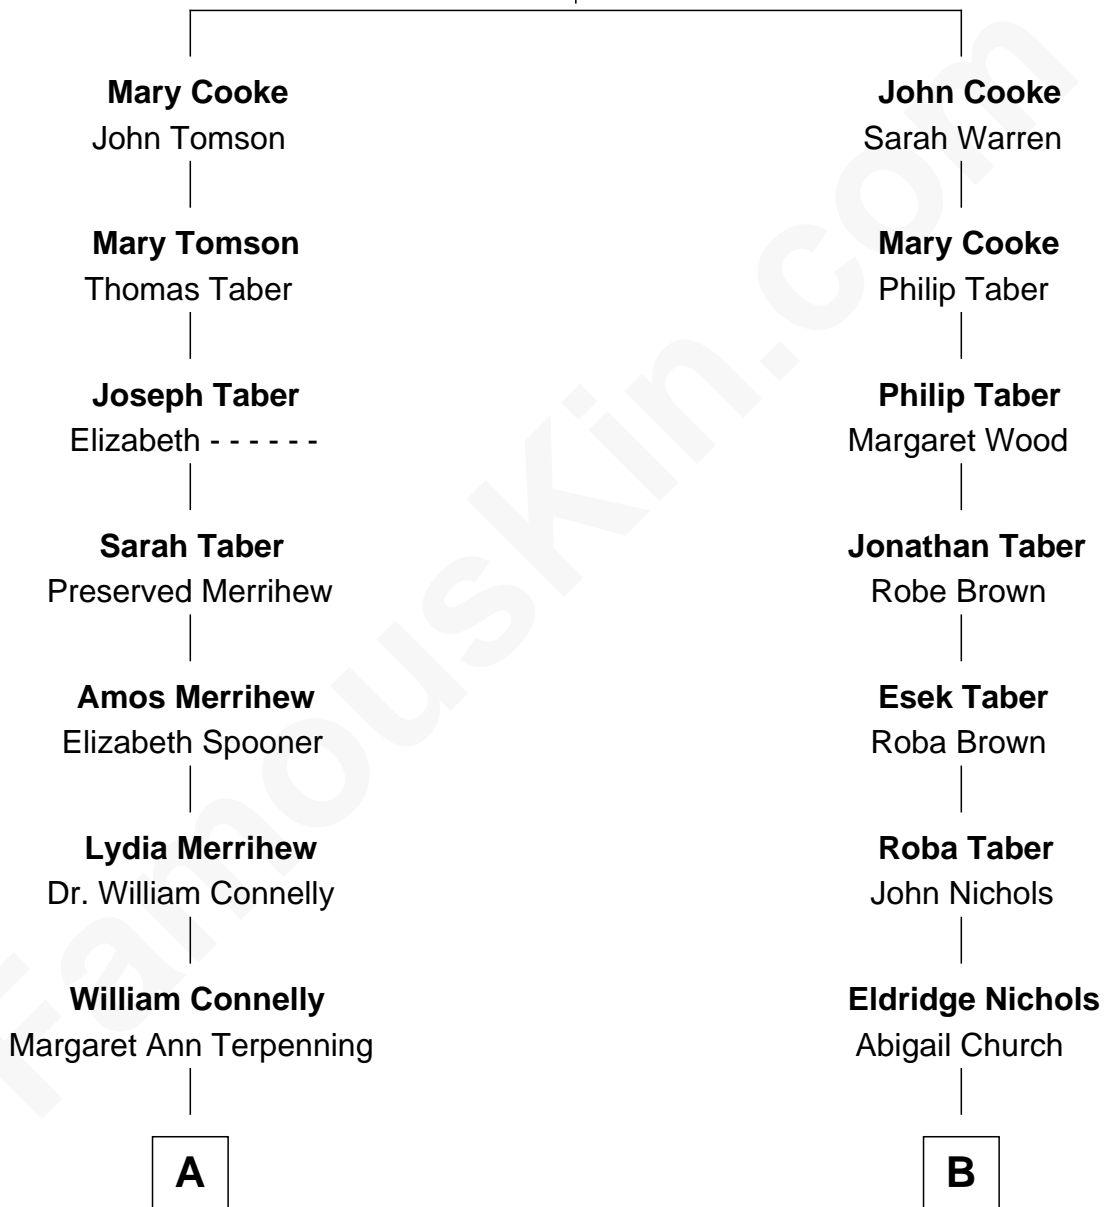

FamousKin.com Relationship Chart of

Charles Evans Hughes

36th Governor of New York

8th cousin 5 times removed of

Taylor Lautner

TV and Movie Actor

Francis Cooke

Hester le Mahieu

A

Mary Catherine Connelly
Rev. David Charles Hughes

Charles Evans Hughes
36th Governor of New York

B

George Nichols
Louise Harriett Randall

Wayland Albert Nichols
Fannie Blanche Sisco

Frank James Nichols
Olive F. Allen