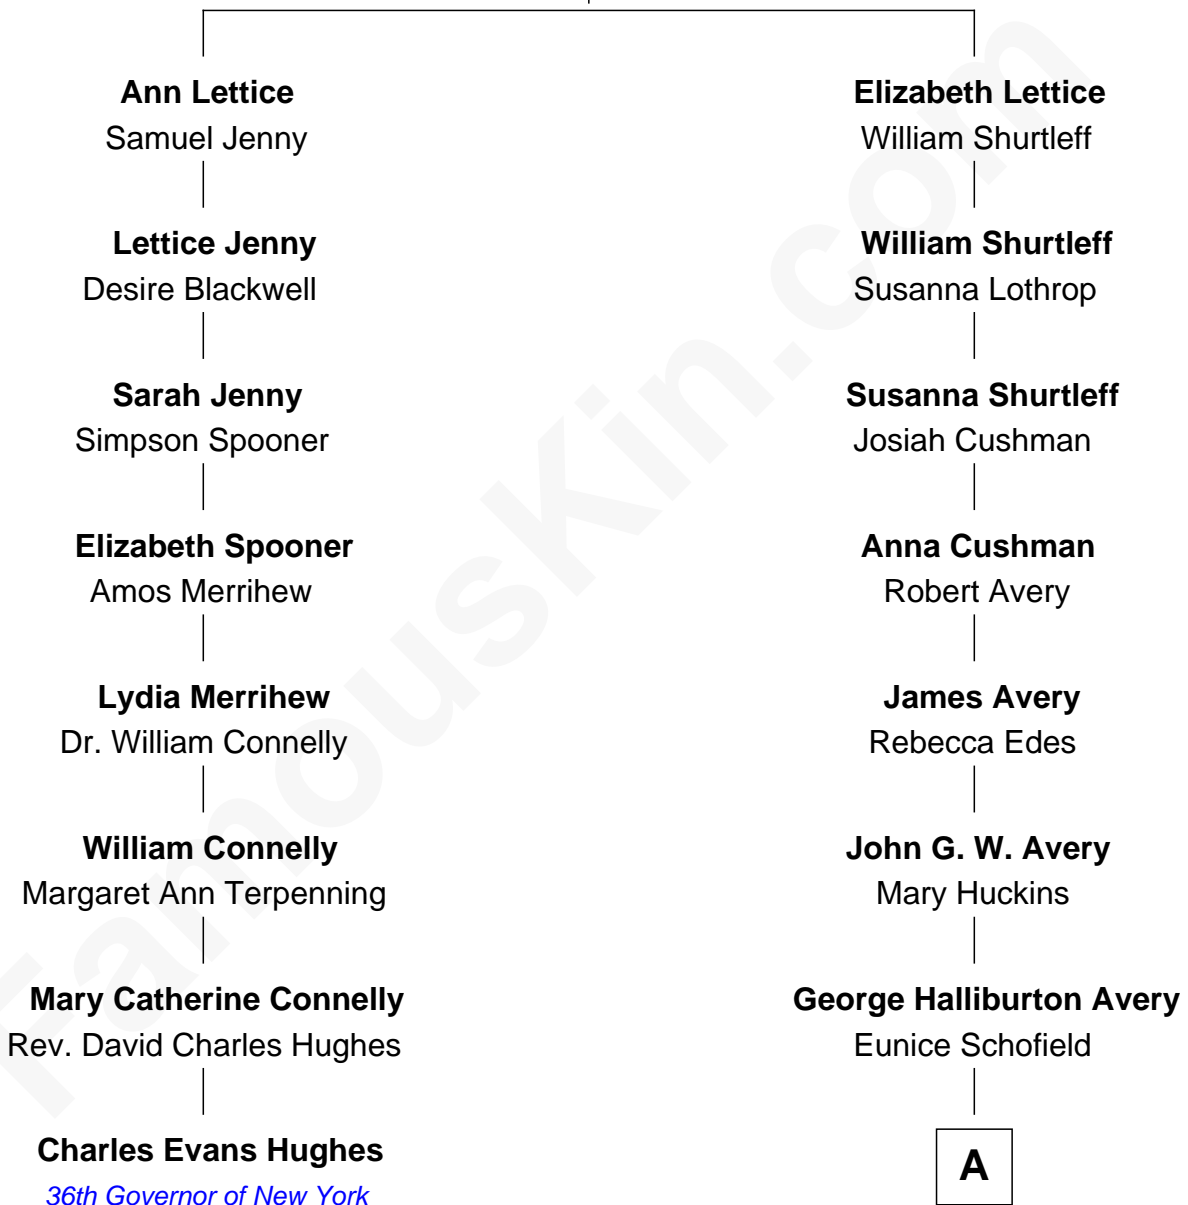

FamousKin.com Relationship Chart of

Charles Evans Hughes
36th Governor of New York

7th cousin 1 time removed of

Myron H. Avery
Co-Founder, Appalachian Trail

Thomas Lettice

Anne - - - - -

A

George Haliburton Avery

Myra Evelyn Bither

Myron H. Avery

Co-Founder, Appalachian Trail

FamousKin.com