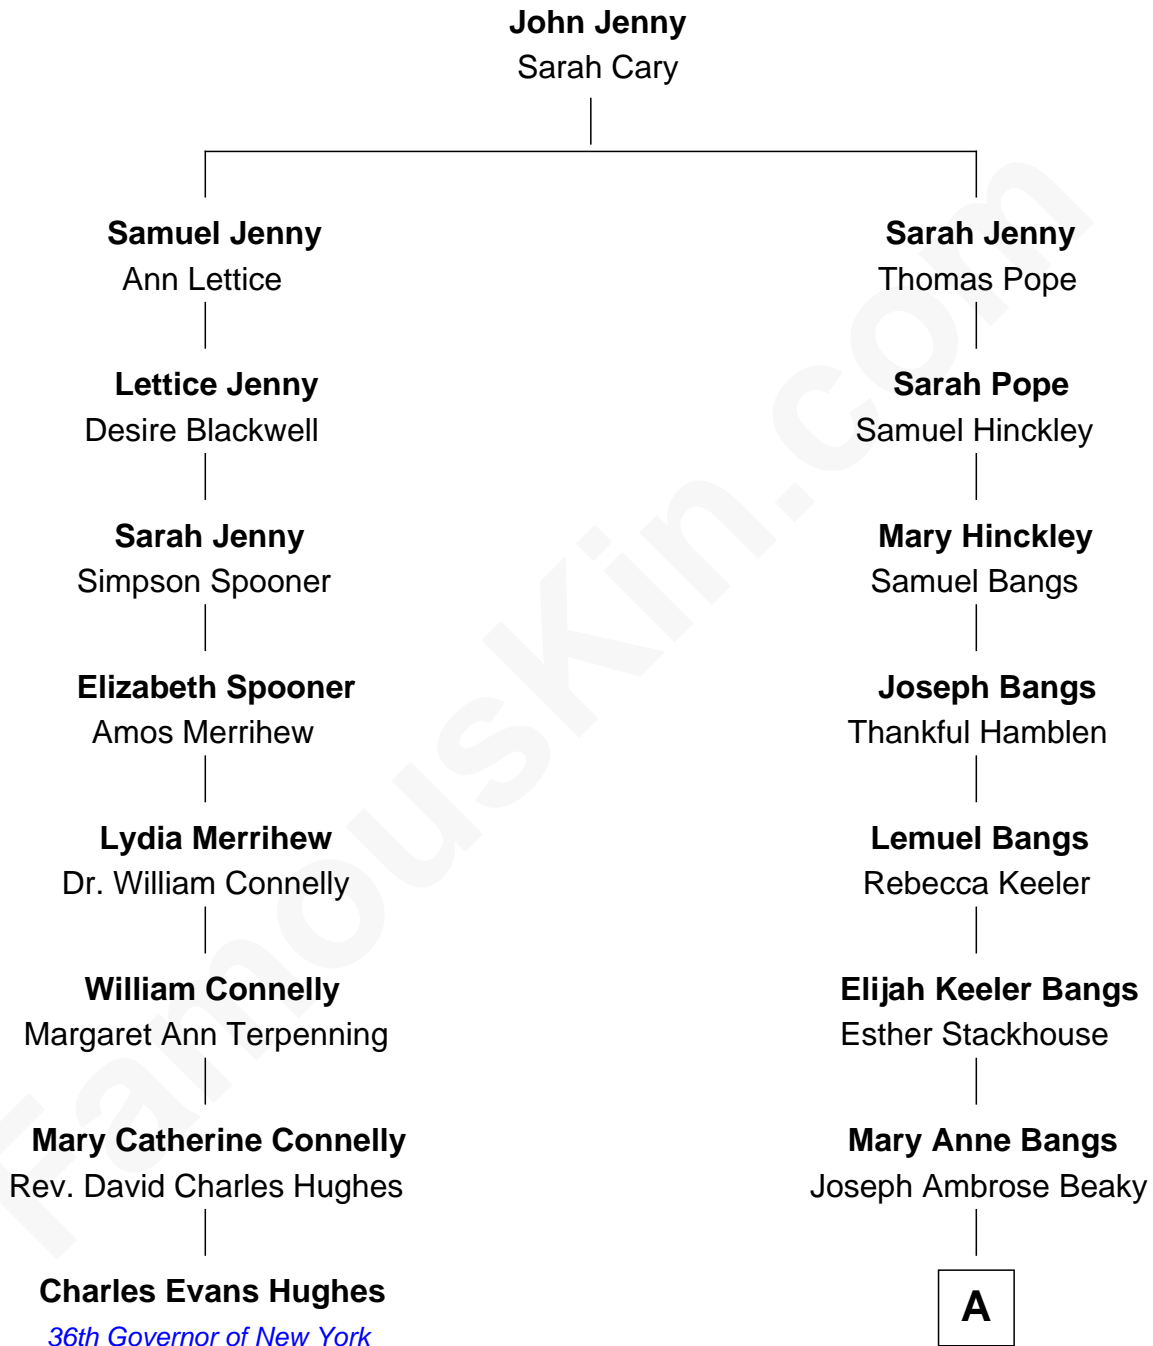

FamousKin.com
Relationship Chart of
Charles Evans Hughes
36th Governor of New York

7th cousin 3 times removed of
George H. W. Bush
41st U.S. President

A

—
Martha Adela Beaky

David Davis Walker

—
George Herbert Walker

Lucretia Wear

—
Dorothy Wear Walker

Prescott Sheldon Bush

—
George H. W. Bush

41st U.S. President

FamousKin.com