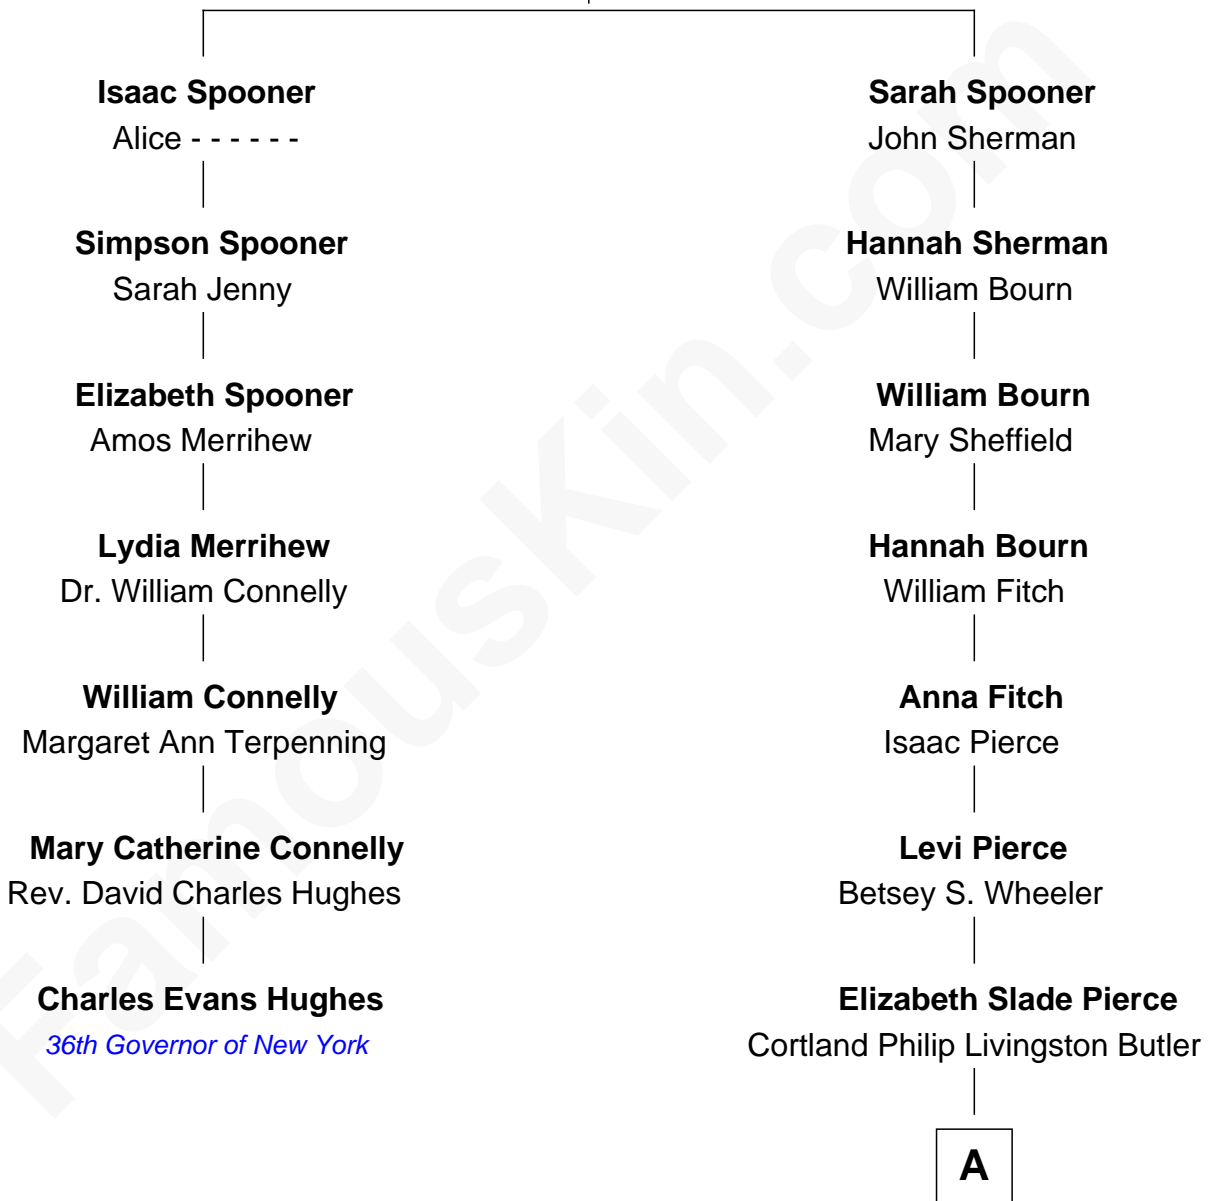

FamousKin.com
Relationship Chart of
Charles Evans Hughes
36th Governor of New York

6th cousin 5 times removed of
George W. Bush
43rd U.S. President

William Spooner
 Hannah Pratt

A

Mary Elizabeth Butler
Robert Emmet Sheldon

Flora Sheldon
Samuel Prescott Bush

Prescott Sheldon Bush
Dorothy Wear Walker

George Herbert Walker Bush
Barbara Pierce

George W. Bush
43rd U.S. President

FamousKin.com