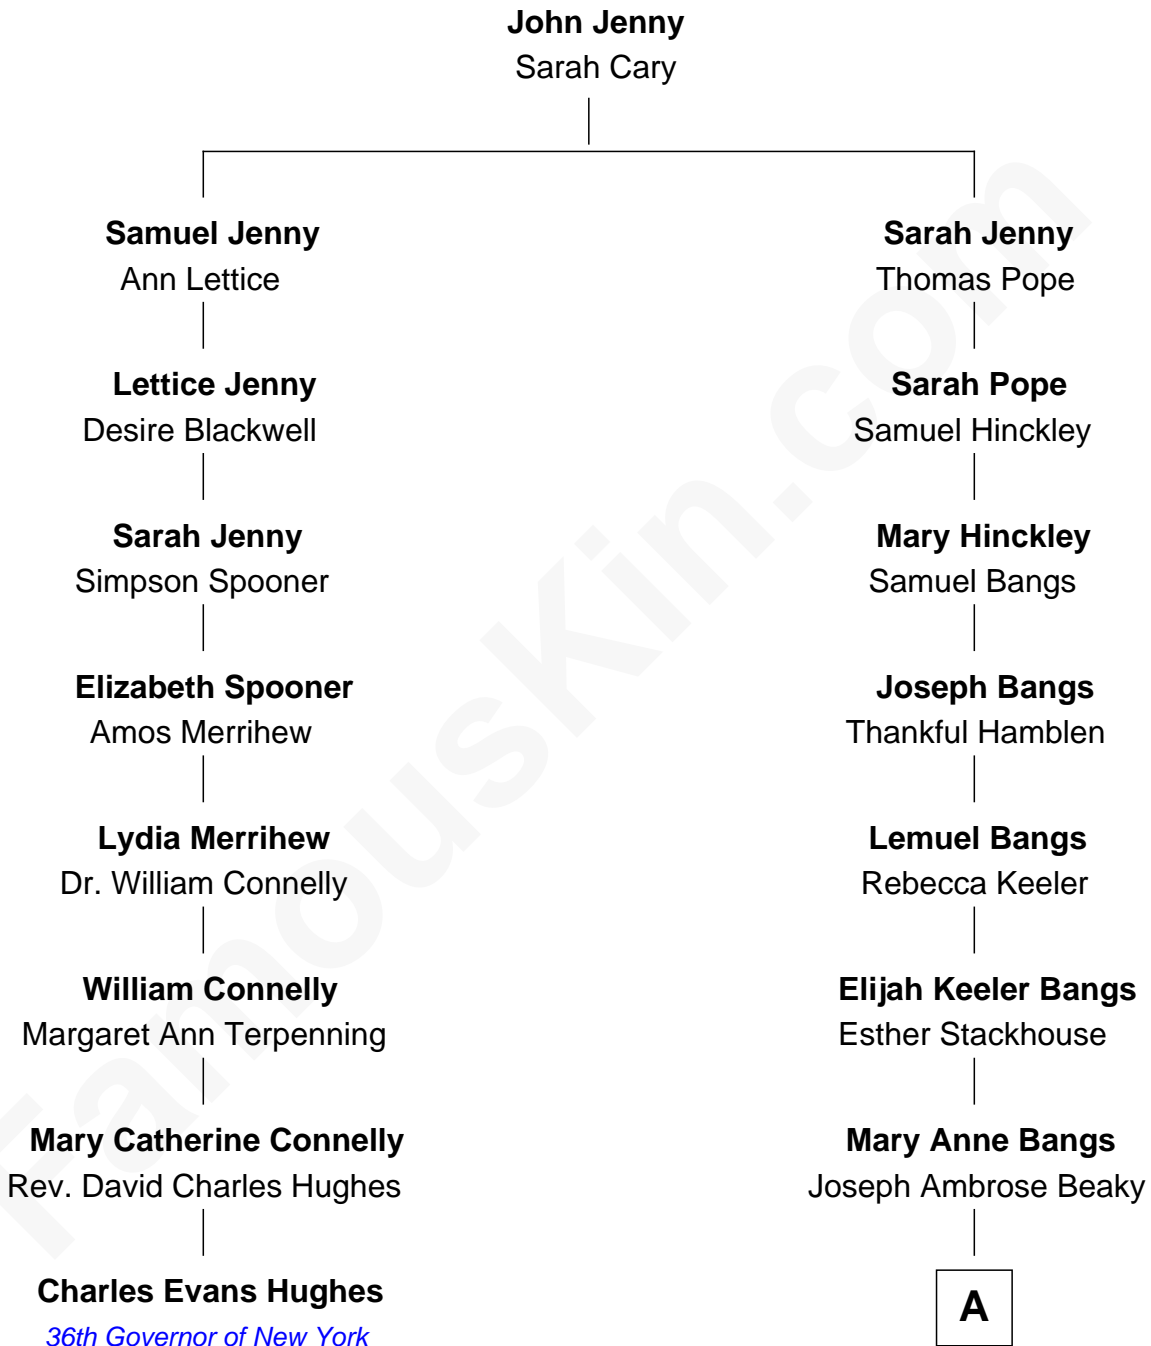

FamousKin.com
Relationship Chart of
Charles Evans Hughes
36th Governor of New York

7th cousin 4 times removed of
George W. Bush
43rd U.S. President

A

Martha Adela Beaky

David Davis Walker

George Herbert Walker

Lucretia Wear

Dorothy Wear Walker

Prescott Sheldon Bush

George Herbert Walker Bush

Barbara Pierce

George W. Bush

43rd U.S. President