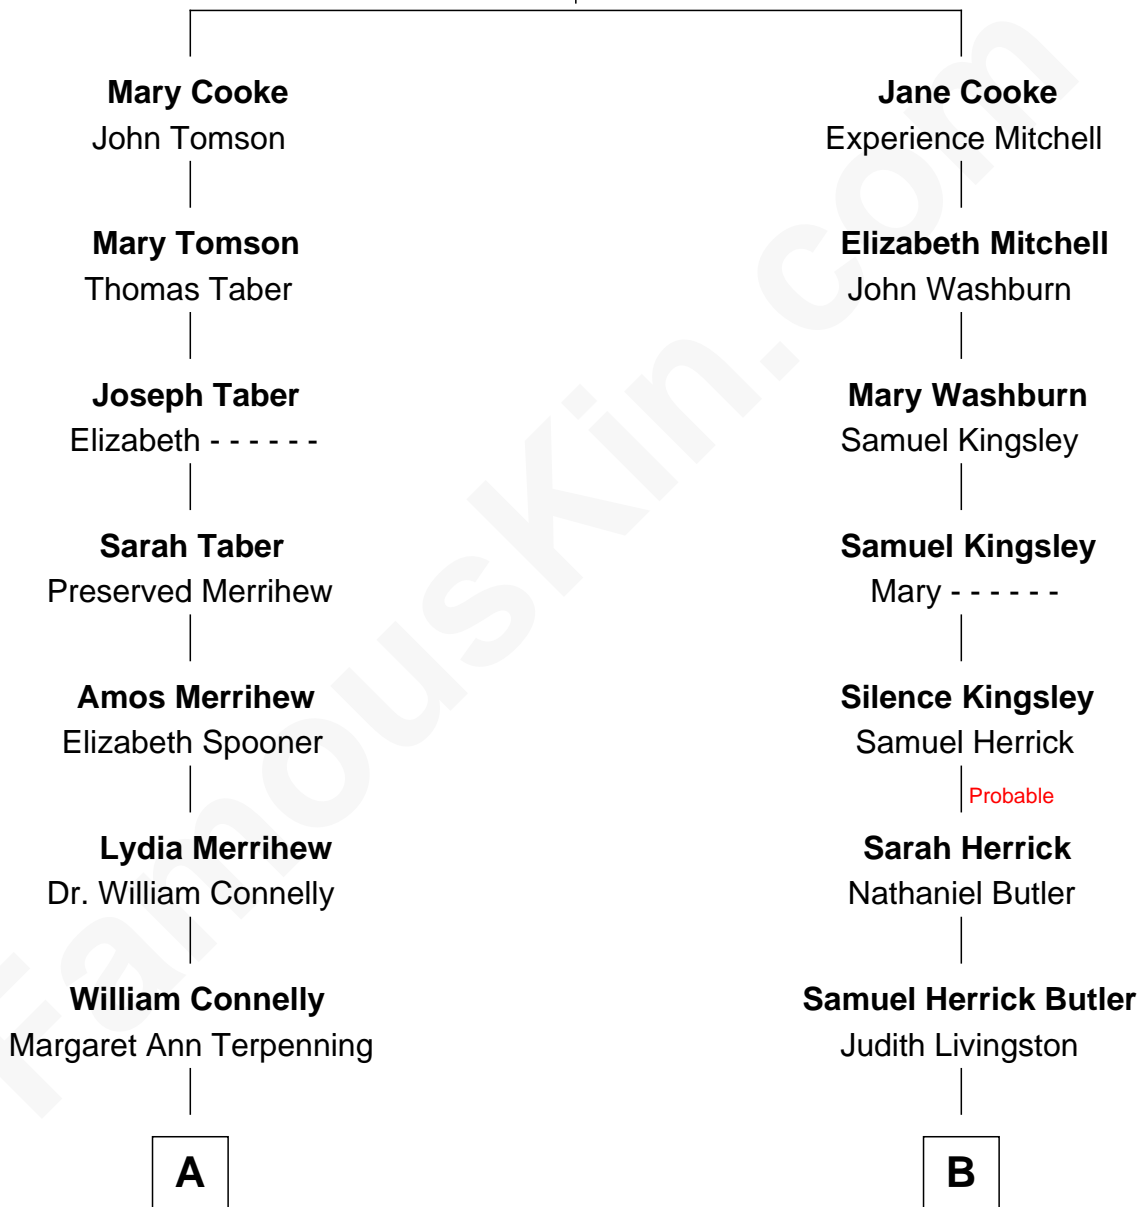

FamousKin.com Relationship Chart of

Charles Evans Hughes
36th Governor of New York

8th cousin 4 times removed of

George W. Bush
43rd U.S. President

Francis Cooke
Hester le Mahieu

A

Mary Catherine Connelly
Rev. David Charles Hughes

Charles Evans Hughes
36th Governor of New York

B

Cortland Philip Livingston Butler
Elizabeth Slade Pierce

Mary Elizabeth Butler
Robert Emmet Sheldon

Flora Sheldon
Samuel Prescott Bush

Prescott Sheldon Bush
Dorothy Wear Walker

George Herbert Walker Bush
Barbara Pierce

George W. Bush
43rd U.S. President