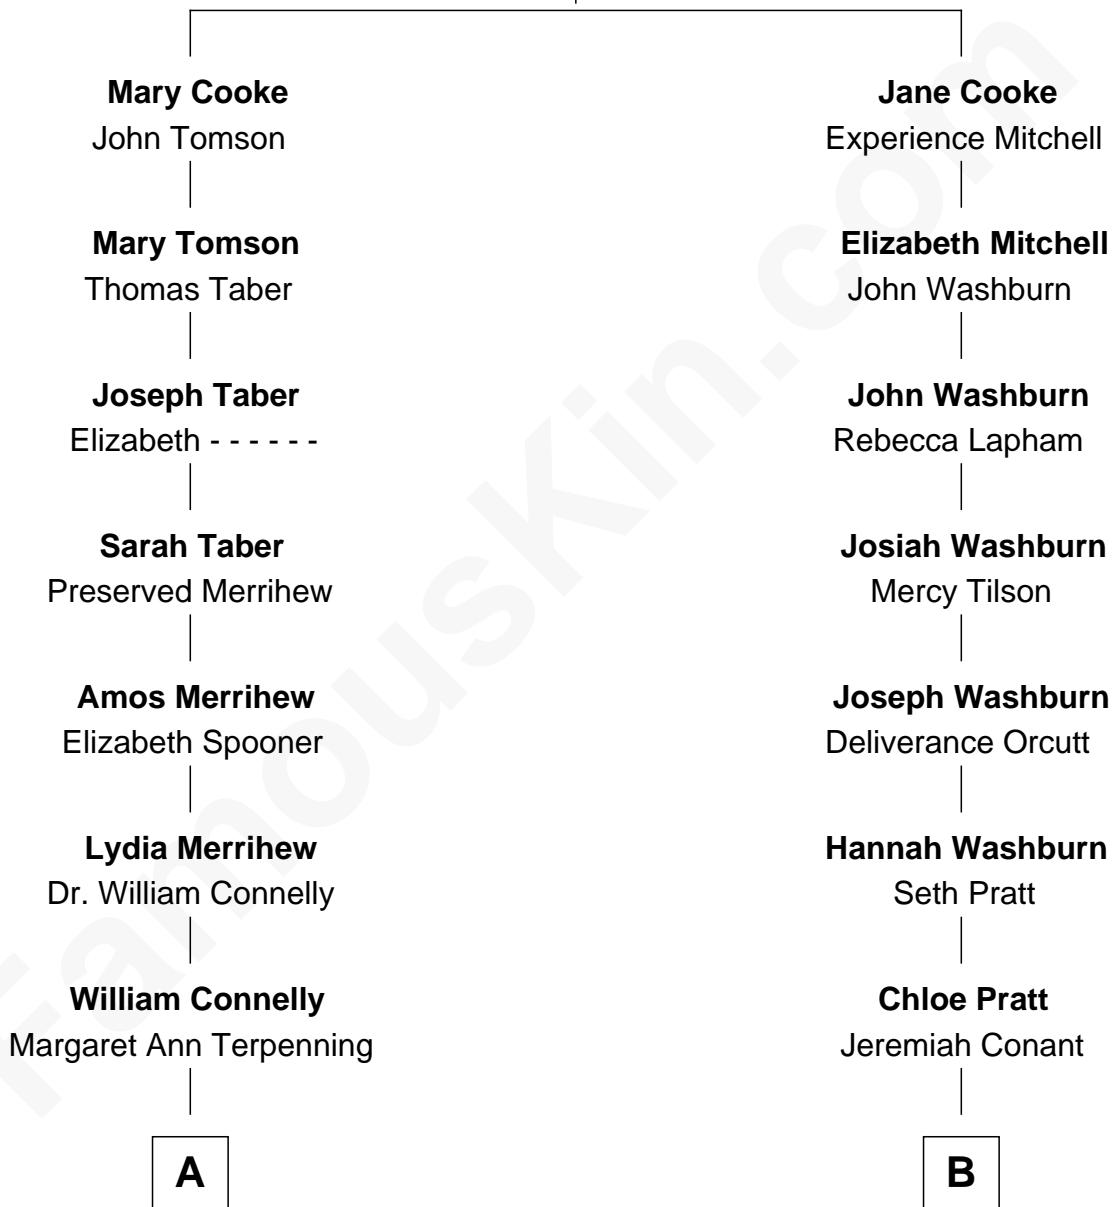

# FamousKin.com Relationship Chart of

**Charles Evans Hughes**  
36th Governor of New York

8th cousin 1 time removed of

**James B. Conant**  
President of Harvard University

**Francis Cooke**  
Hester le Mahieu

**A**

**Mary Catherine Connelly**  
Rev. David Charles Hughes

**Charles Evans Hughes**  
*36th Governor of New York*

**B**

**Thomas Conant**  
Esther Chedel

**James Scott Conant**  
Jennett Orr Bryant

**James B. Conant**  
*President of Harvard University*