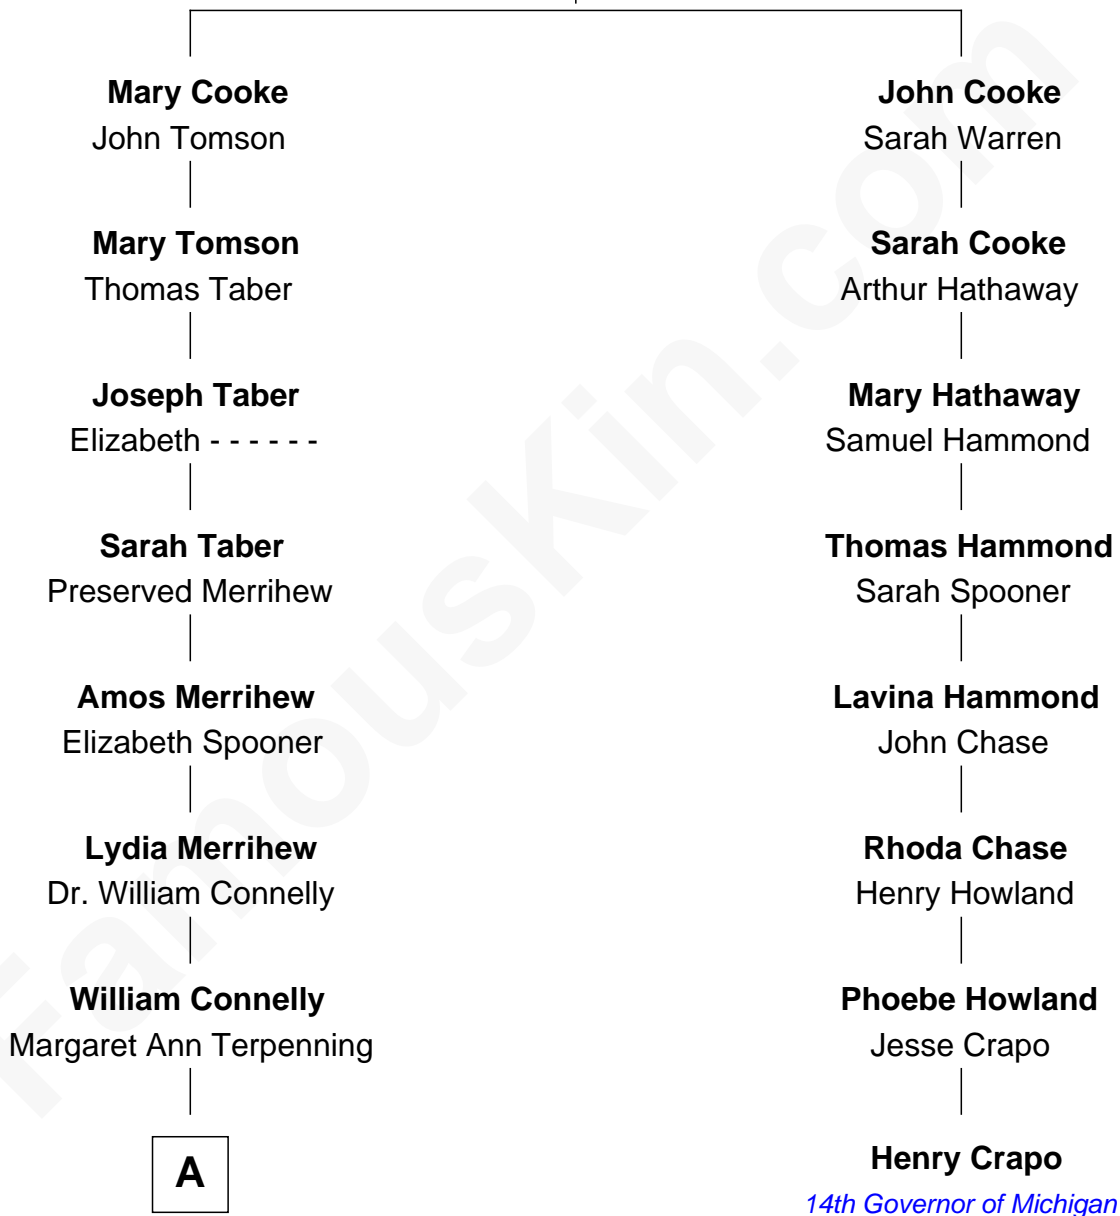

# FamousKin.com Relationship Chart of

**Charles Evans Hughes**

*36th Governor of New York*

7th cousin 1 time removed of

**Henry Crapo**

*14th Governor of Michigan*

**Francis Cooke**

Hester le Mahieu

A

**Mary Catherine Connelly**  
Rev. David Charles Hughes

**Charles Evans Hughes**  
*36th Governor of New York*

FamousKin.com