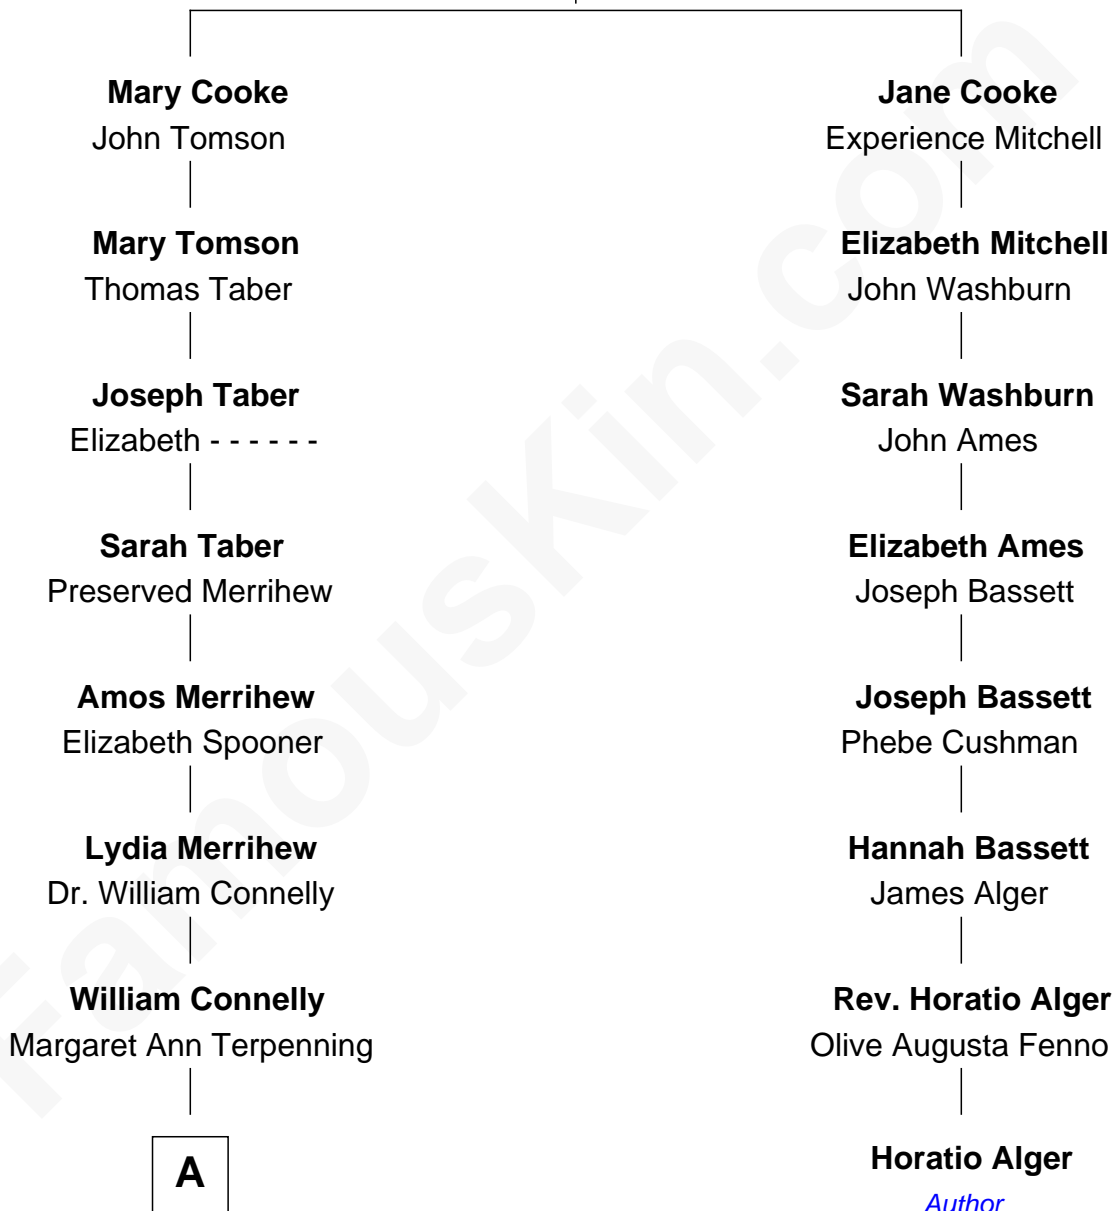

FamousKin.com Relationship Chart of

Charles Evans Hughes

36th Governor of New York

7th cousin 1 time removed of

Horatio Alger

Author

Francis Cooke
Hester le Mahieu

A

Mary Catherine Connelly
Rev. David Charles Hughes

Charles Evans Hughes
36th Governor of New York

FamousKin.com