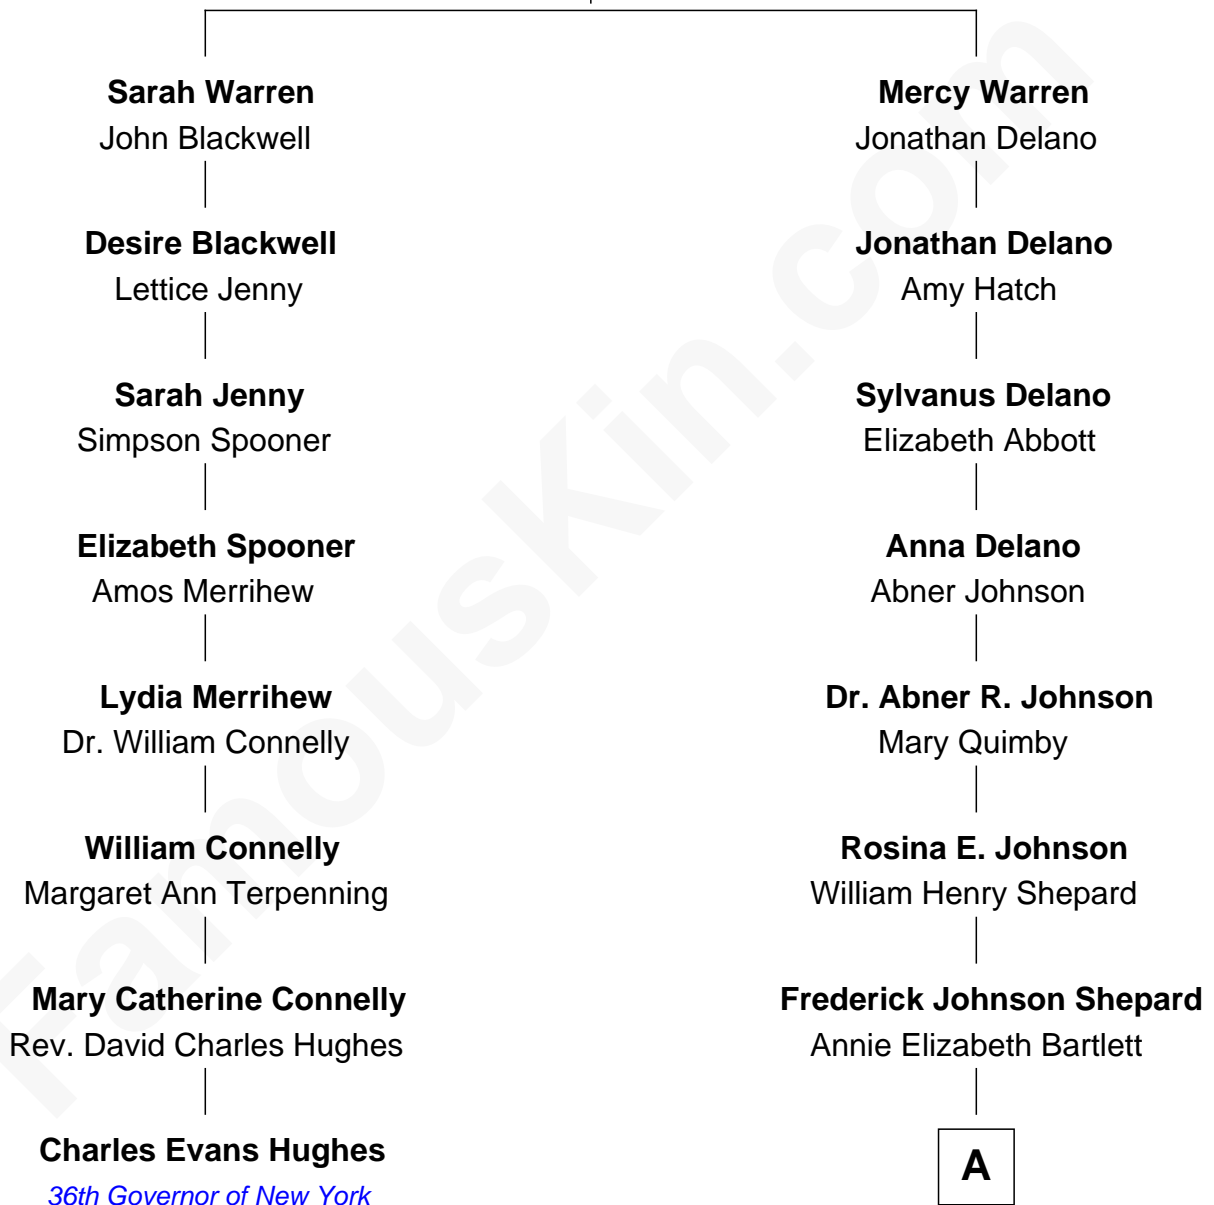

FamousKin.com Relationship Chart of

Charles Evans Hughes
36th Governor of New York

7th cousin 1 time removed of

Alan Shepard
Mercury and Apollo Astronaut

Nathaniel Warren
Sarah Walker

A

Alan Bartlett Shepard
Pauline Renza Emerson

Alan Shepard
Mercury and Apollo Astronaut

FamousKin.com