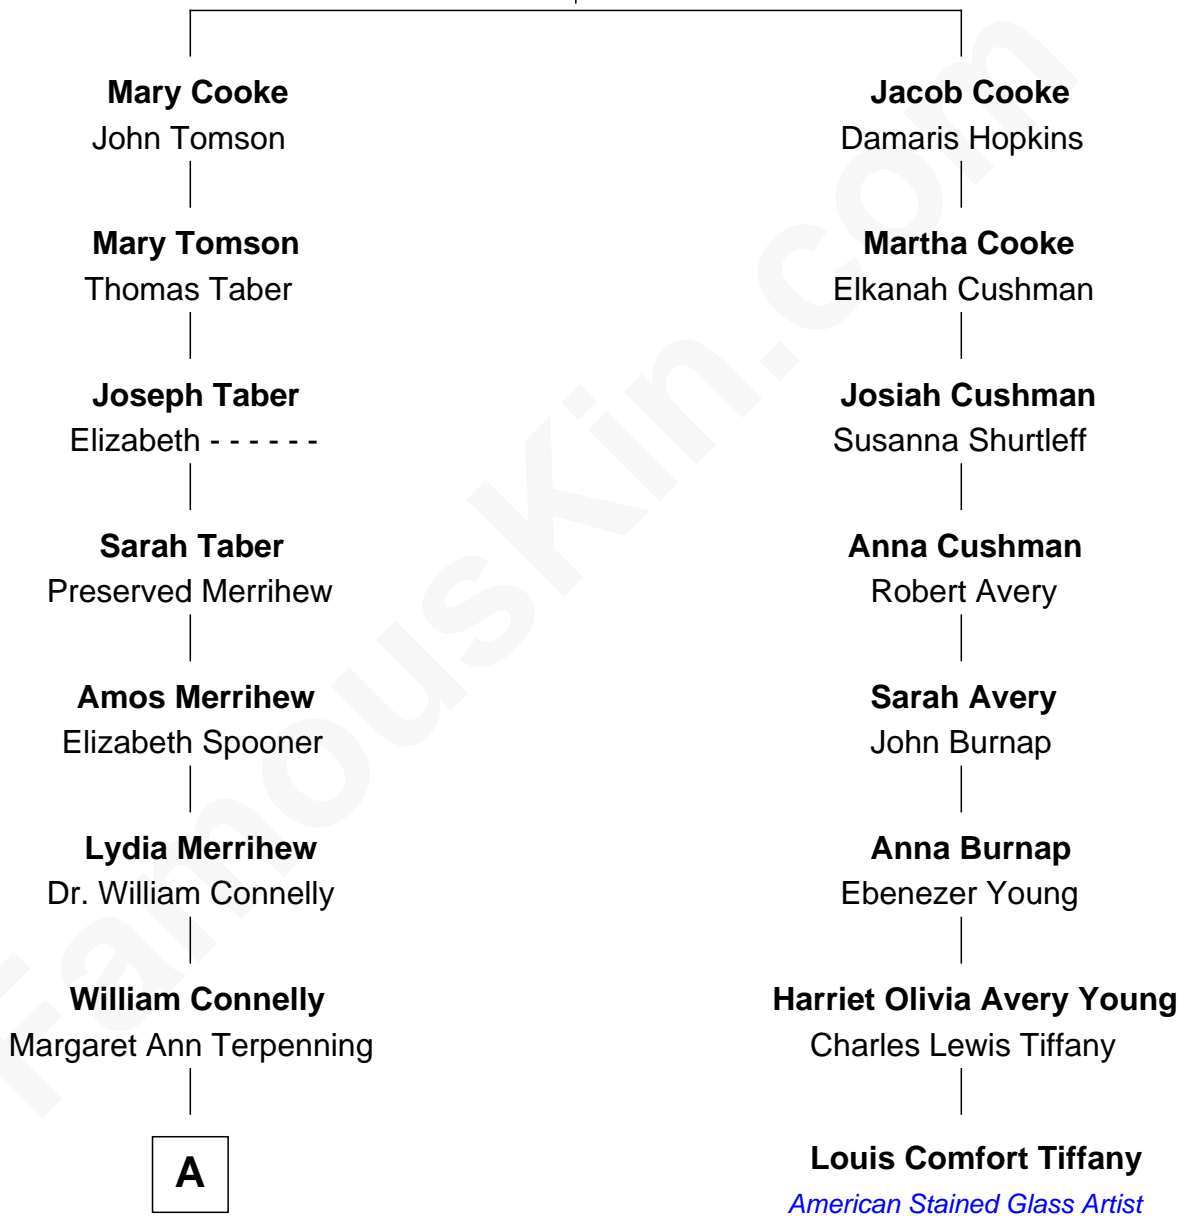

FamousKin.com Relationship Chart of

Charles Evans Hughes

36th Governor of New York

7th cousin 1 time removed of

Louis Comfort Tiffany

American Stained Glass Artist

Francis Cooke
Hester le Mahieu

A

Mary Catherine Connelly
Rev. David Charles Hughes

Charles Evans Hughes
36th Governor of New York

FamousKin.com