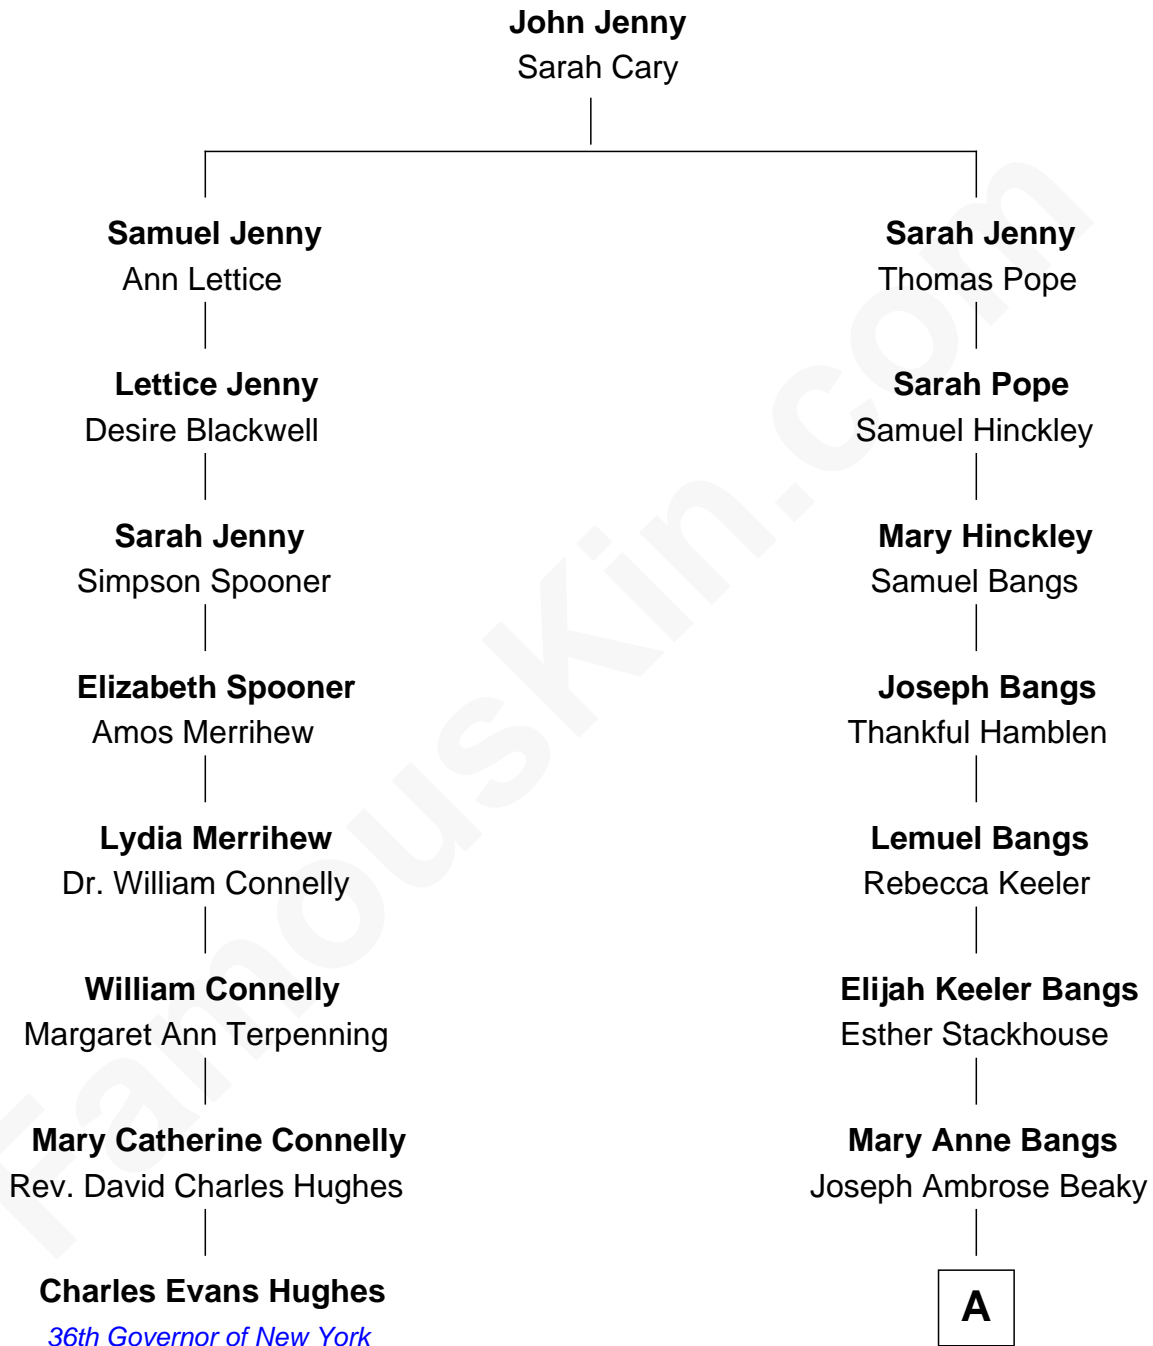

FamousKin.com
Relationship Chart of
Charles Evans Hughes
36th Governor of New York

7th cousin 4 times removed of
Jeb Bush
43rd Governor of Florida

A

Martha Adela Beaky

David Davis Walker

George Herbert Walker

Lucretia Wear

Dorothy Wear Walker

Prescott Sheldon Bush

George Herbert Walker Bush

Barbara Pierce

Jeb Bush

43rd Governor of Florida

FamousKin.com