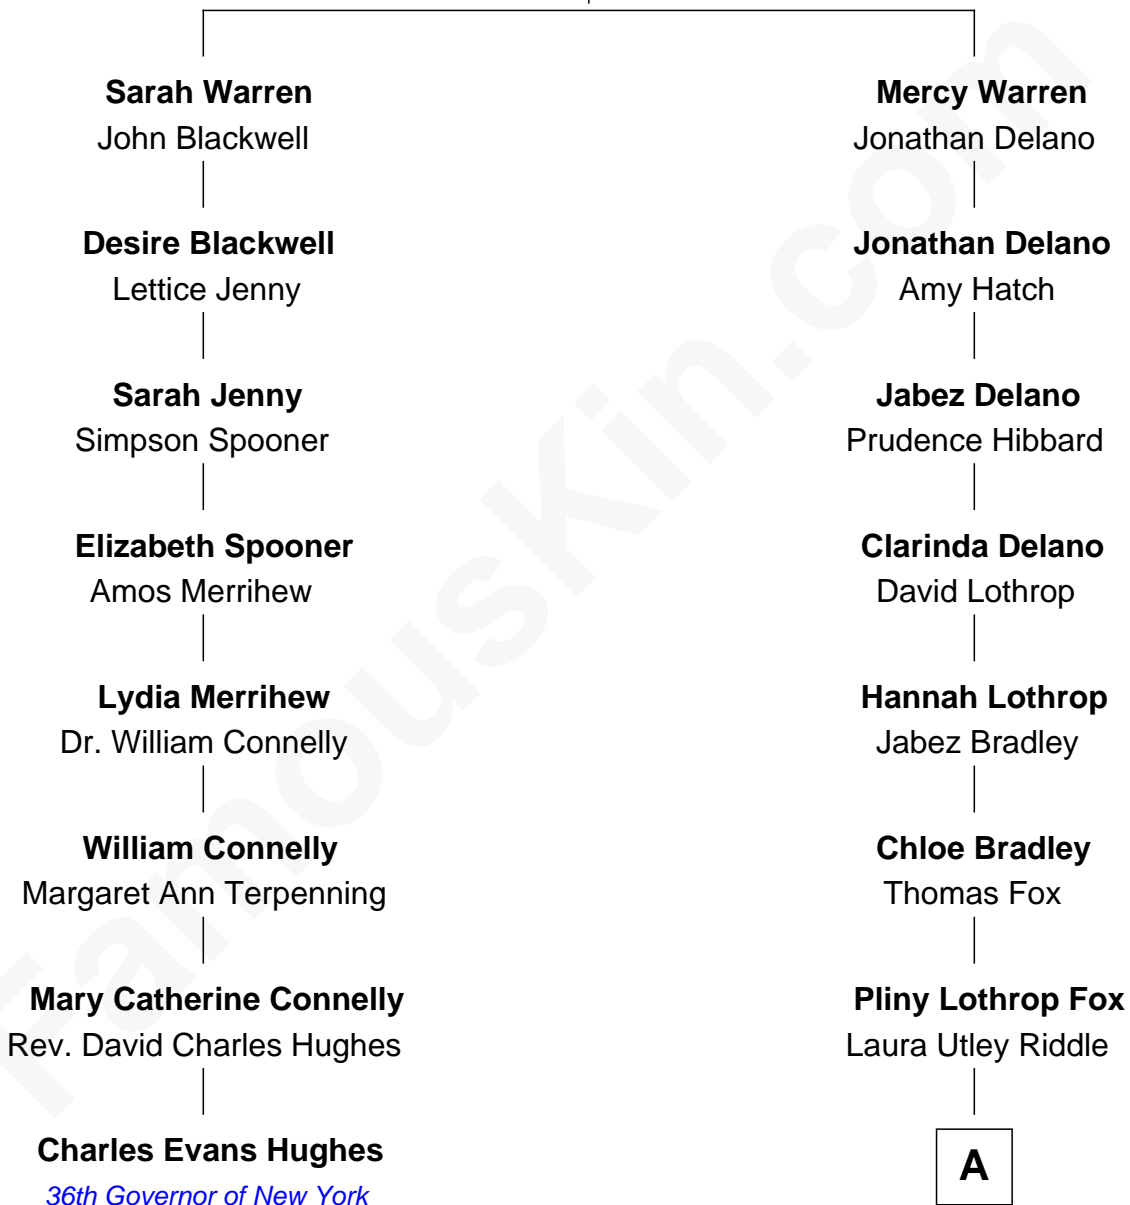

FamousKin.com
Relationship Chart of
Charles Evans Hughes
36th Governor of New York

7th cousin 3 times removed of

John Ritter
TV and Movie Actor

Nathaniel Warren
 Sarah Walker

A

William P. L. Fox
Harriett Lucina Tilton

Harriett Fay Fox
Dr. Harry Thomas Southworth

Dorothy Fay Southworth
Woodward Maurice Ritter

John Ritter
TV and Movie Actor

FamousKin.com