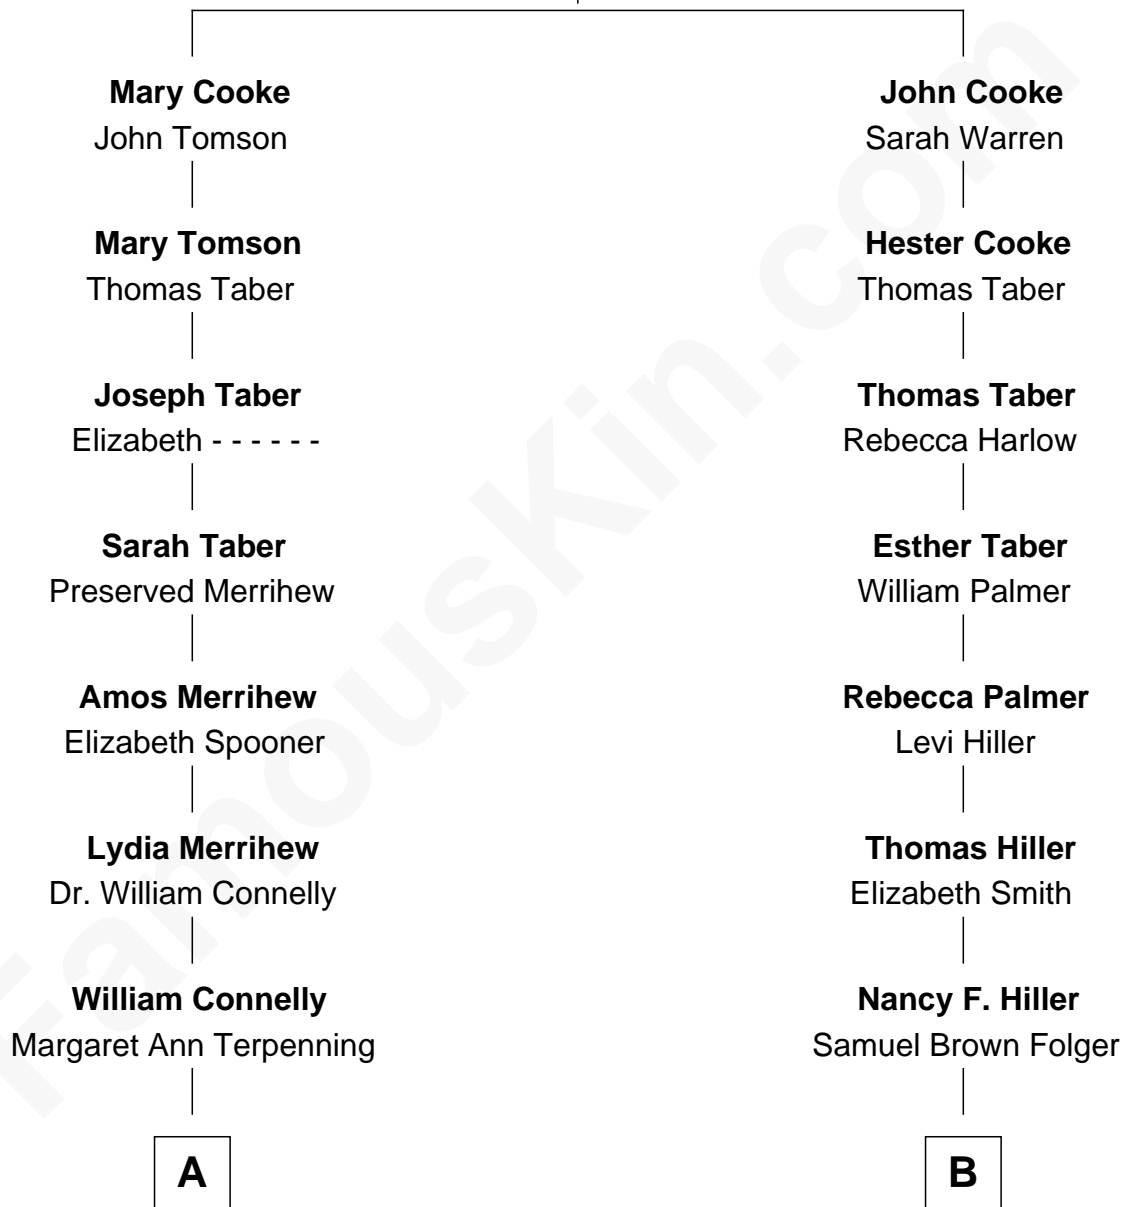

**FamousKin.com**  
**Relationship Chart of**  
**Charles Evans Hughes**  
*36th Governor of New York*

8th cousin of

**Henry Clay Folger**

*Founder of Folger Shakespeare Library and Chairman of Standard Oil*

**Francis Cooke**  
Hester le Mahieu

**A**

**Mary Catherine Connelly**  
Rev. David Charles Hughes

**Charles Evans Hughes**  
*36th Governor of New York*

**B**

**Henry Clay Folger**  
Eliza Jane Clark

**Henry Clay Folger**  
*Chairman of Standard Oil*