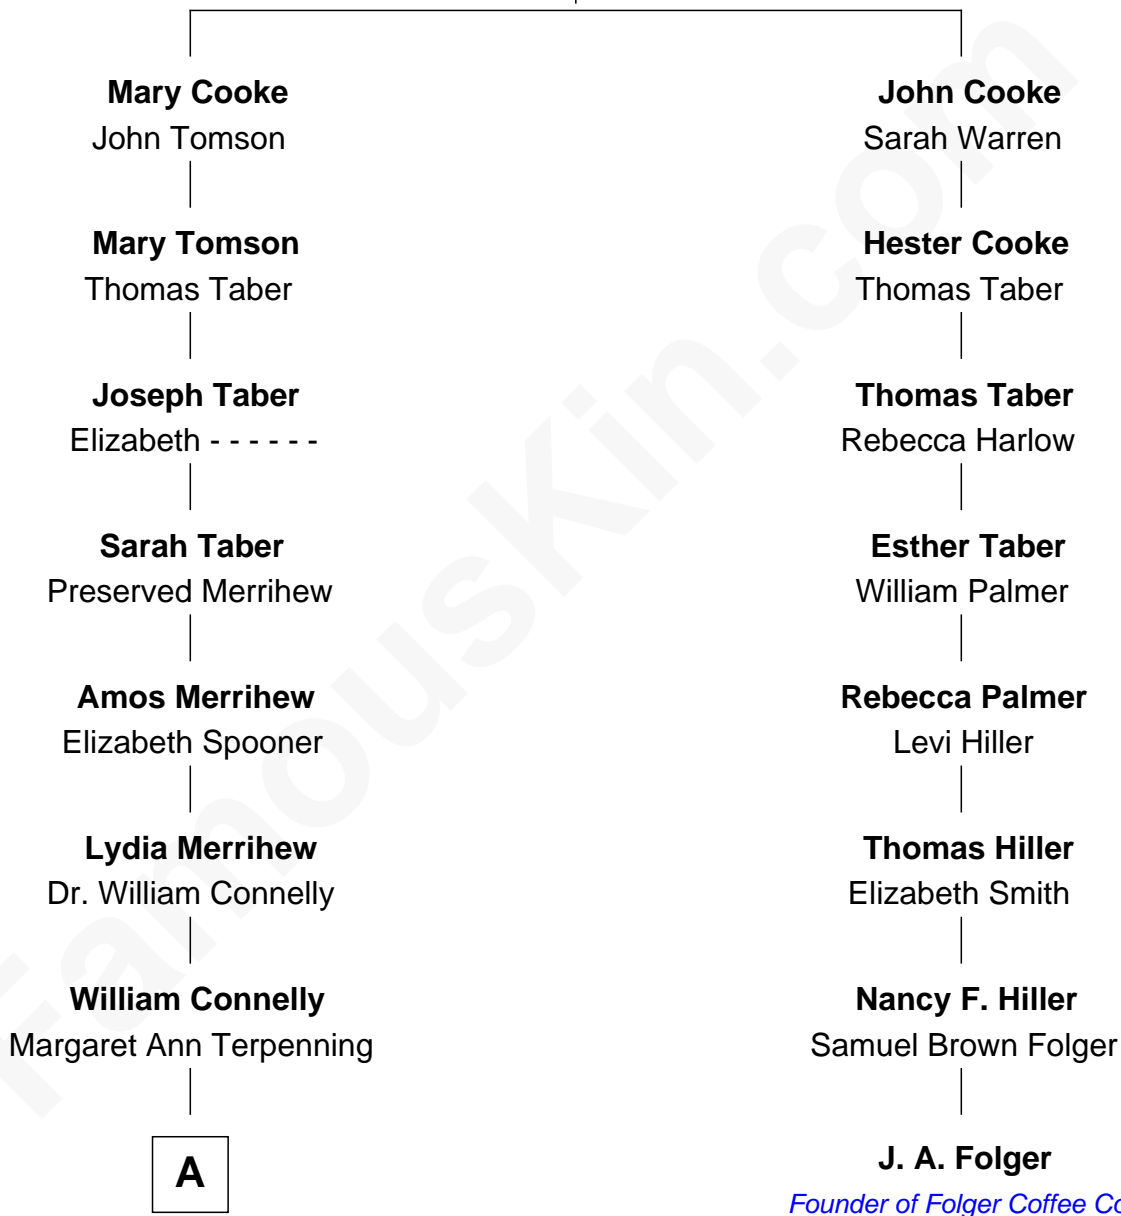

**FamousKin.com**  
**Relationship Chart of**  
**Charles Evans Hughes**  
*36th Governor of New York*

**7th cousin 1 time removed of**

**J. A. Folger**  
*Founder of Folger Coffee Company*

**Francis Cooke**  
 Hester le Mahieu

A

—  
**Mary Catherine Connelly**  
Rev. David Charles Hughes

—  
**Charles Evans Hughes**  
*36th Governor of New York*

FamousKin.com