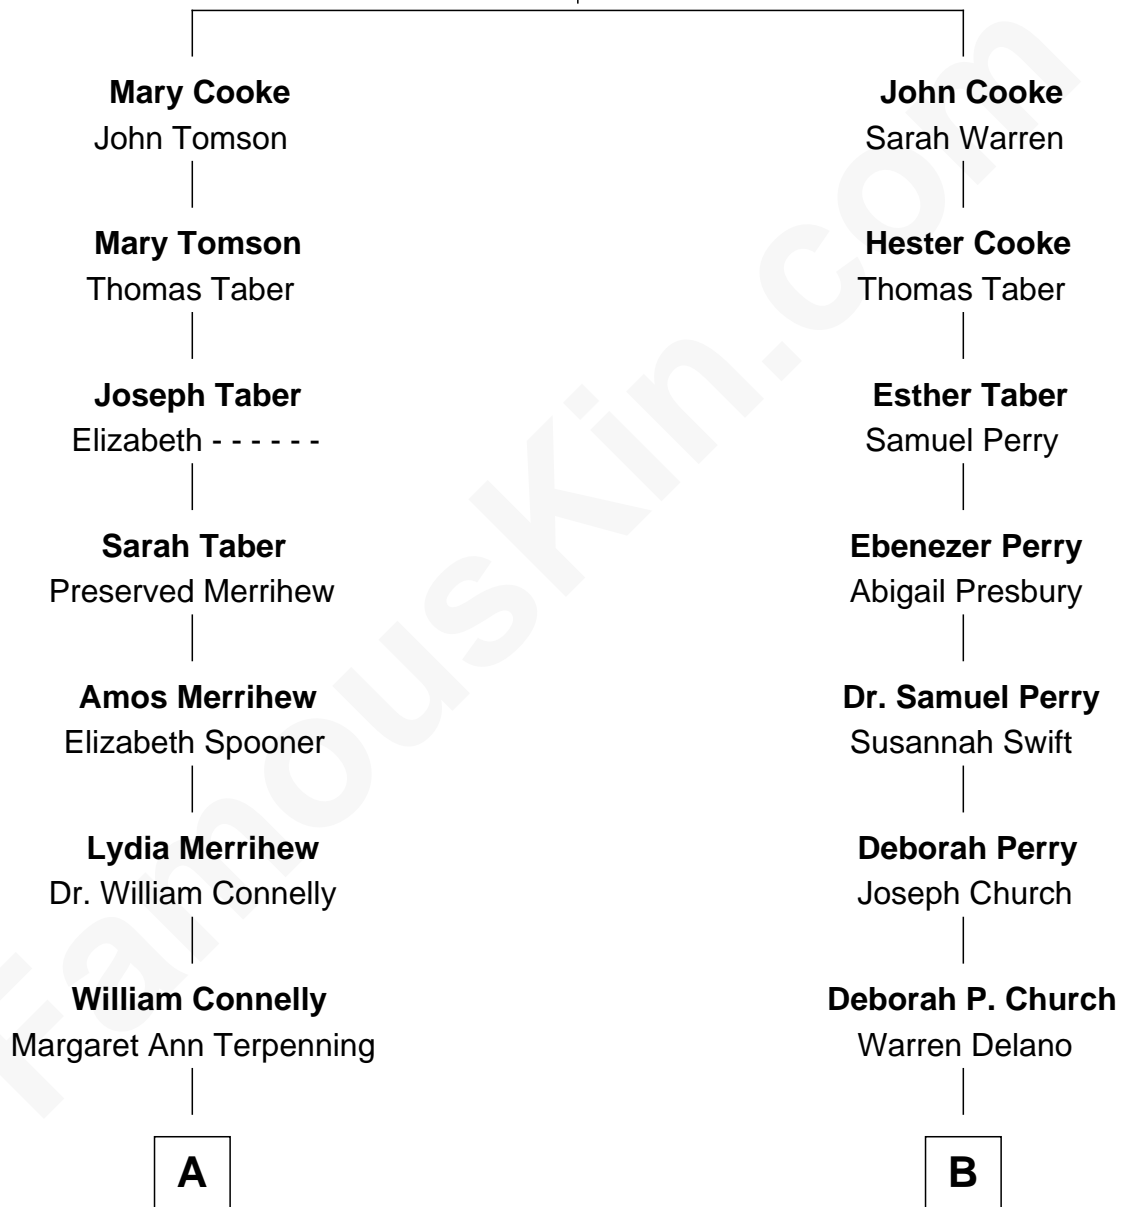

FamousKin.com Relationship Chart of

Charles Evans Hughes

36th Governor of New York

8th cousin 1 time removed of

Franklin D. Roosevelt

32nd U.S. President

Francis Cooke
Hester le Mahieu

A

Mary Catherine Connelly
Rev. David Charles Hughes

Charles Evans Hughes
36th Governor of New York

B

Warren Delano
Catharine Robbins Lyman

Sara Delano
James Roosevelt

Franklin D. Roosevelt
32nd U.S. President