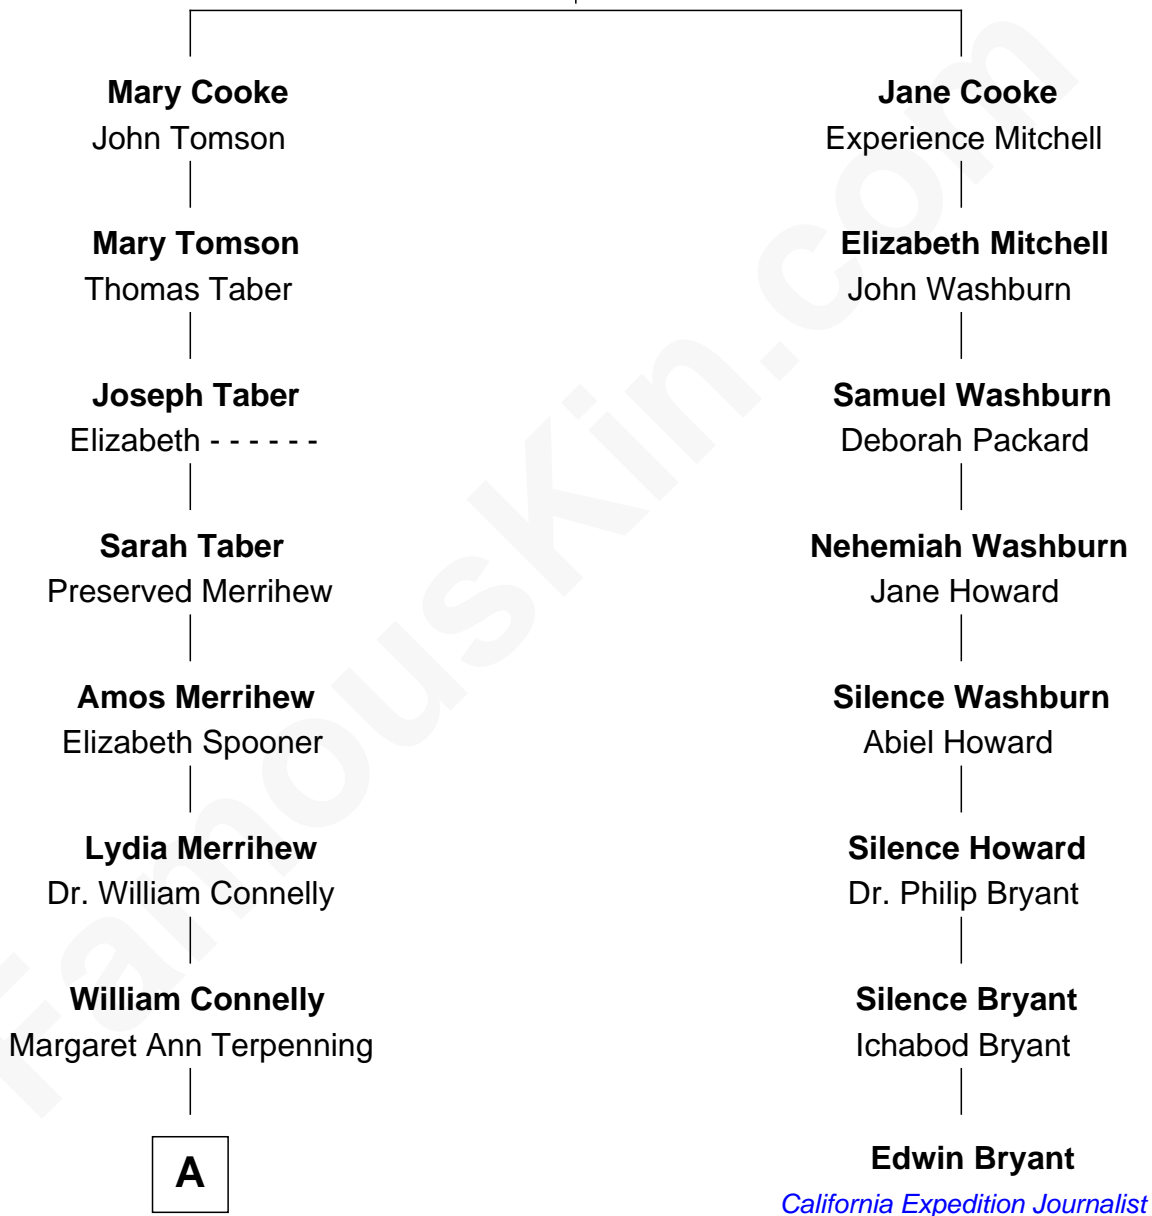

FamousKin.com Relationship Chart of

Charles Evans Hughes
36th Governor of New York

7th cousin 1 time removed of

Edwin Bryant
California Expedition Journalist

Francis Cooke
Hester le Mahieu

A

—
Mary Catherine Connelly
Rev. David Charles Hughes

—
Charles Evans Hughes
36th Governor of New York

FamousKin.com