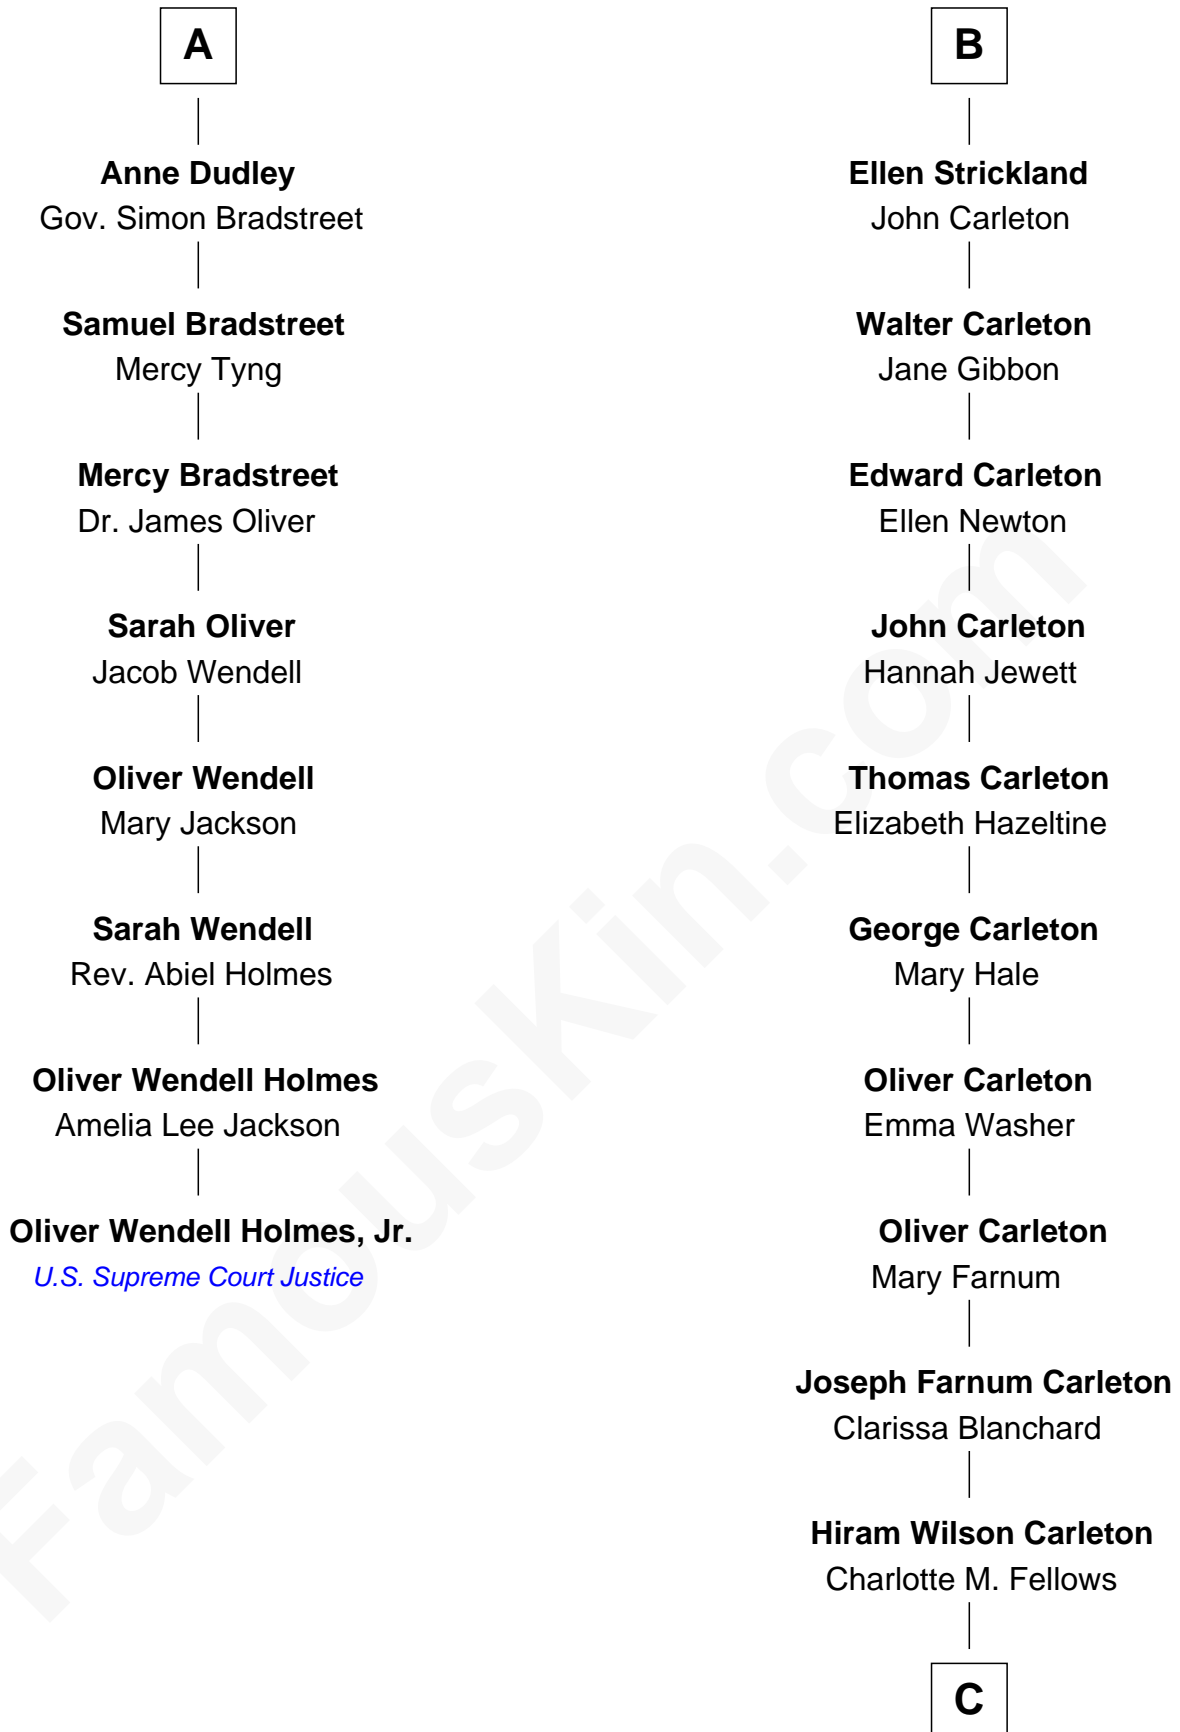

FamousKin.com
Relationship Chart of
Oliver Wendell Holmes, Jr.
U.S. Supreme Court Justice

14th cousin 6 times removed of

Mickey Rourke
Movie Actor

C

Joseph Clinton Carleton

Maud Alice Fitts

Hazel May Carleton

Leonard Ernest Cameron

Annette Elizabeth Cameron

Philip Andrew Rourke

Mickey Rourke

Movie Actor