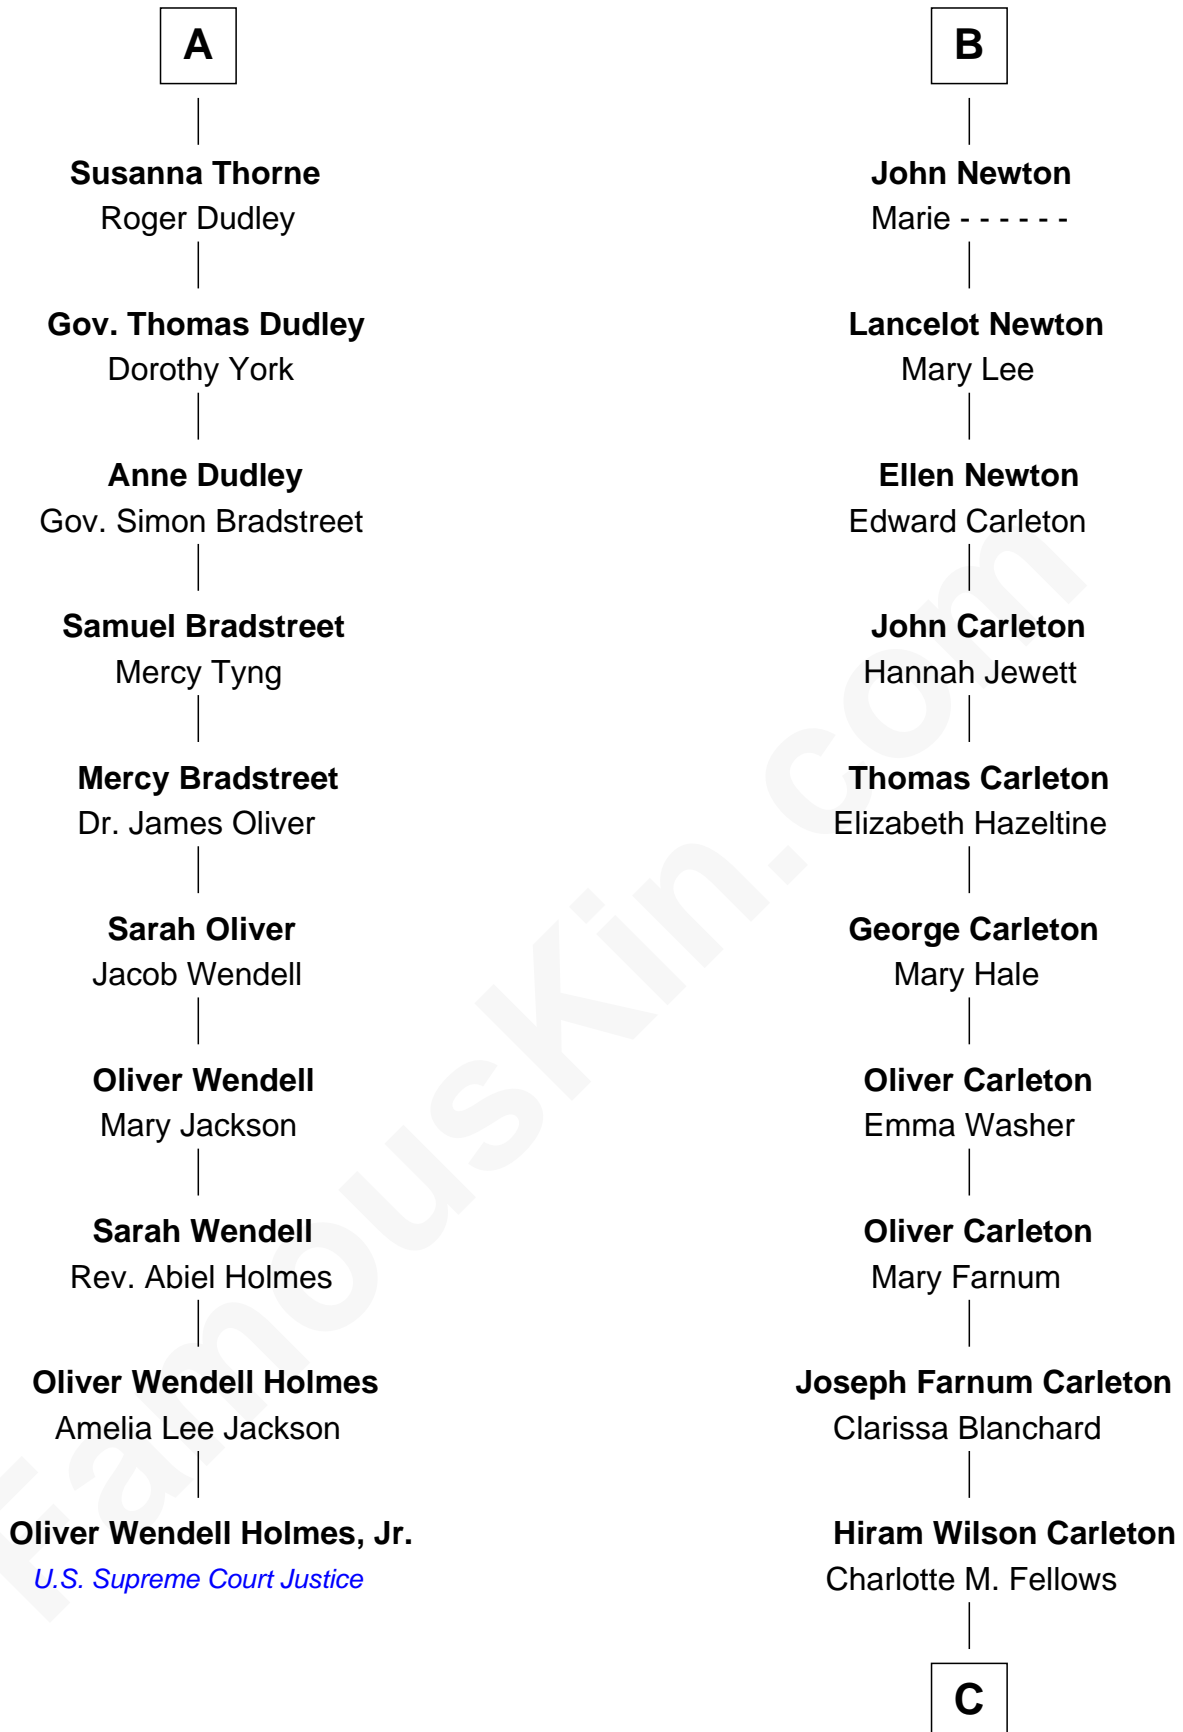

**FamousKin.com**  
**Relationship Chart of**  
**Oliver Wendell Holmes, Jr.**  
*U.S. Supreme Court Justice*

16th cousin 4 times removed of

**Mickey Rourke**  
*Movie Actor*

C

Joseph Clinton Carleton

Maud Alice Fitts

Hazel May Carleton

Leonard Ernest Cameron

Annette Elizabeth Cameron

Philip Andrew Rourke

Mickey Rourke

*Movie Actor*