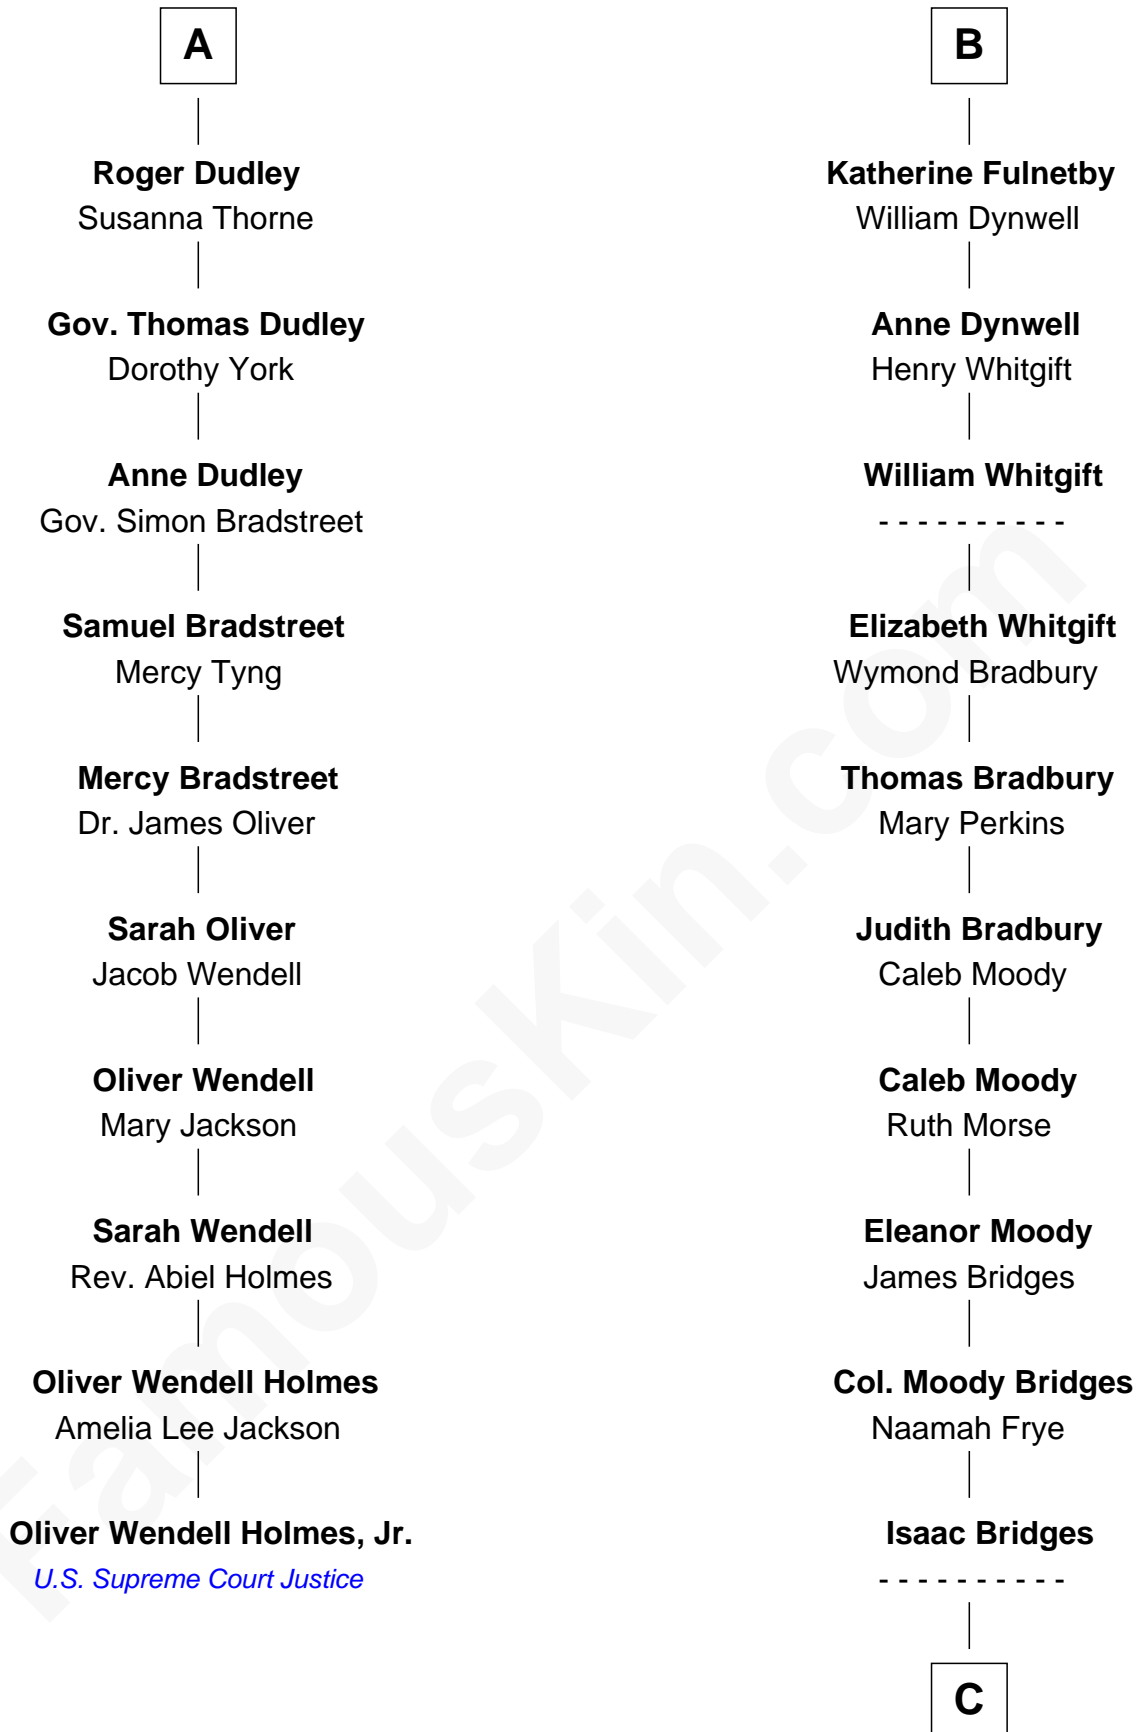

**FamousKin.com**  
**Relationship Chart of**  
**Oliver Wendell Holmes, Jr.**  
*U.S. Supreme Court Justice*

16th cousin 5 times removed of

**Owen Brewster**  
*54th Governor of Maine*

**Sir Maurice de Berkeley**  
 Eve la Zouche

**Sir John Sutton**  
 Cecily Grey

**Margaret de Welles**  
 Sir Thomas Dymoke

**Sir Henry Dudley**  
 ----- Ashton

**Jane Dymoke**  
 John Fulnetby

Probable

**A**

**B**

**C**

**Abiezer Bridges**

Deborah Stover

**Rev. Otis Bridges**

Margaret Owen

**Owen W. Bridges**

Lydia A. -----

**Carrie S. Bridges**

William Edmund Brewster

**Owen Brewster**

*54th Governor of Maine*

FamousKin.com