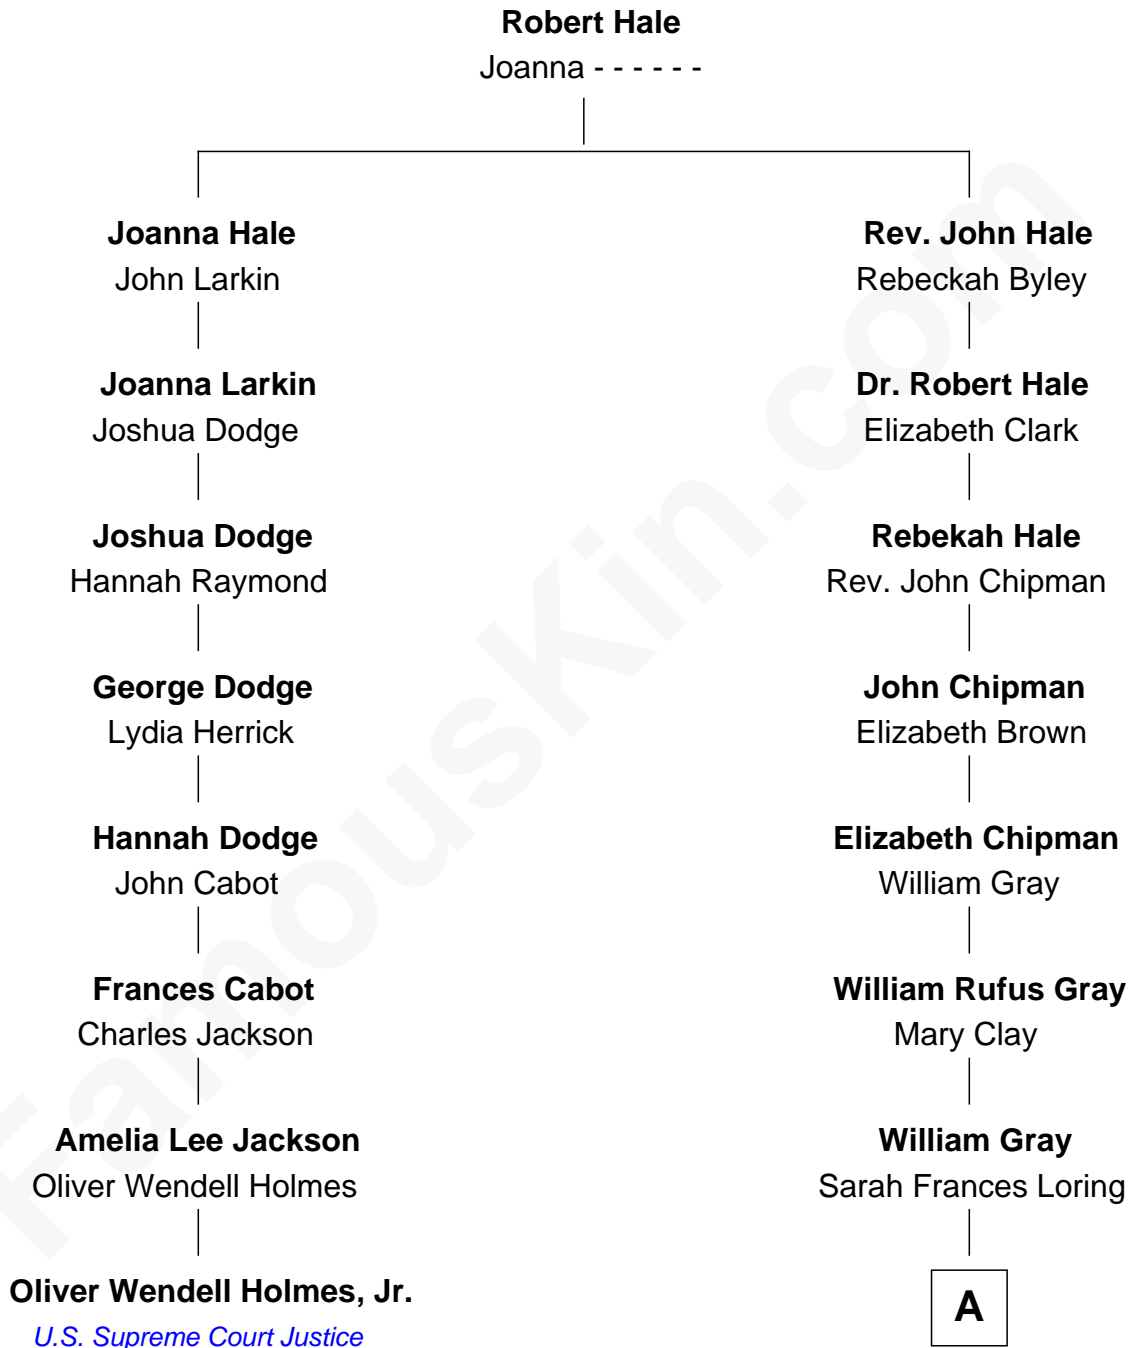

FamousKin.com
Relationship Chart of
Oliver Wendell Holmes, Jr.
U.S. Supreme Court Justice

7th cousin 3 times removed of

Story Musgrave
NASA Astronaut

A

Edward Gray
Elizabeth Gray Story

Marguerite Gray
John Butler Swann

Marguerite Swann
Percy Musgrave

Story Musgrave
NASA Astronaut