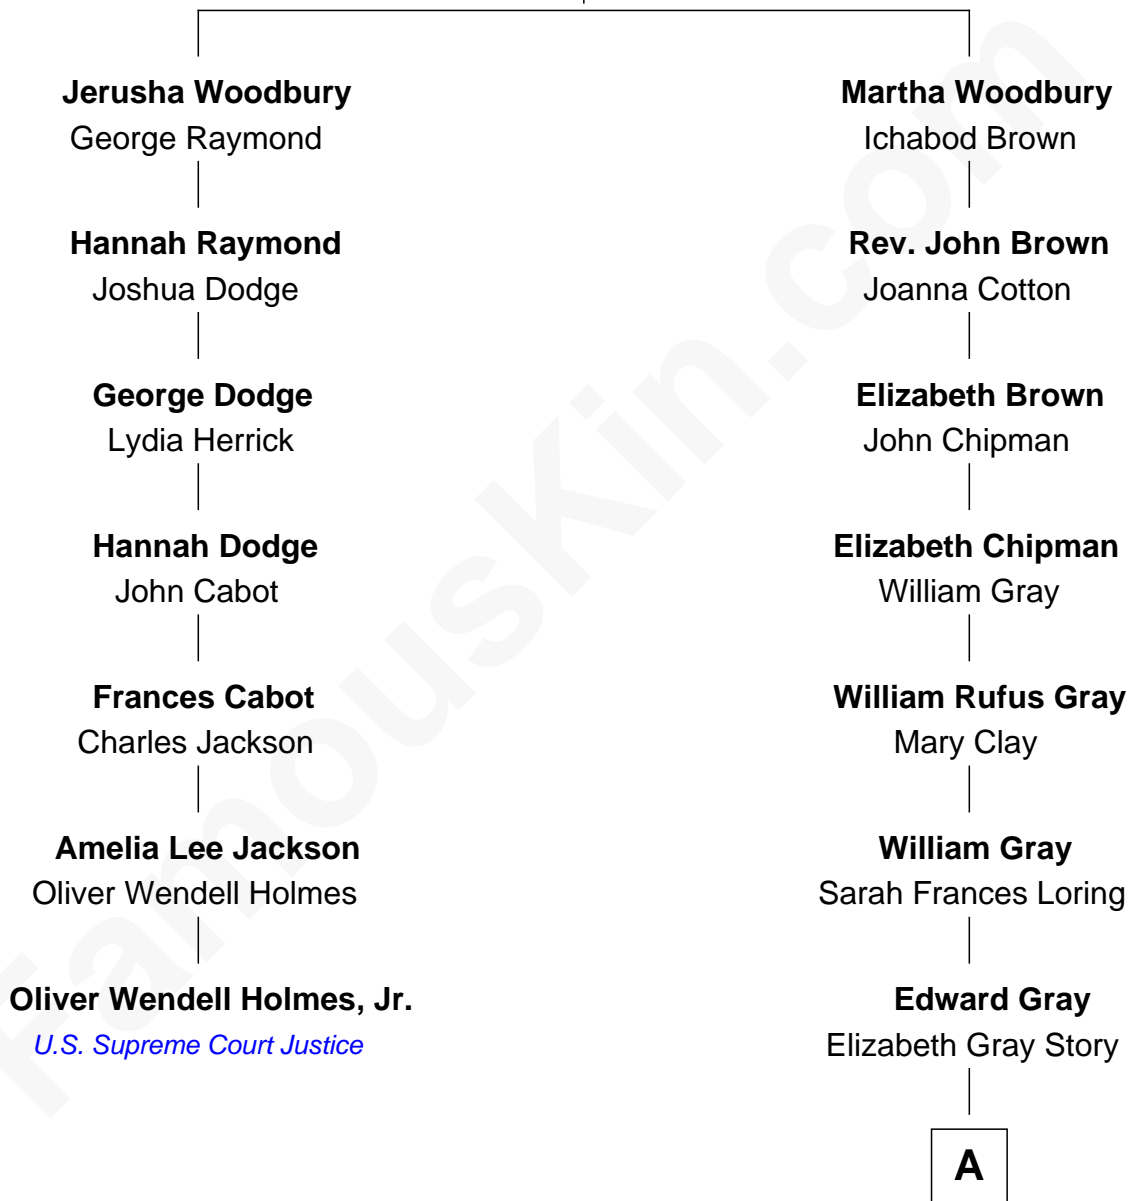

FamousKin.com
Relationship Chart of
Oliver Wendell Holmes, Jr.
U.S. Supreme Court Justice

6th cousin 3 times removed of

Story Musgrave
NASA Astronaut

Peter Woodbury
 Sarah Dodge

A

—
Marguerite Gray
John Butler Swann

—
Marguerite Swann
Percy Musgrave

—
Story Musgrave
NASA Astronaut

FamousKin.com