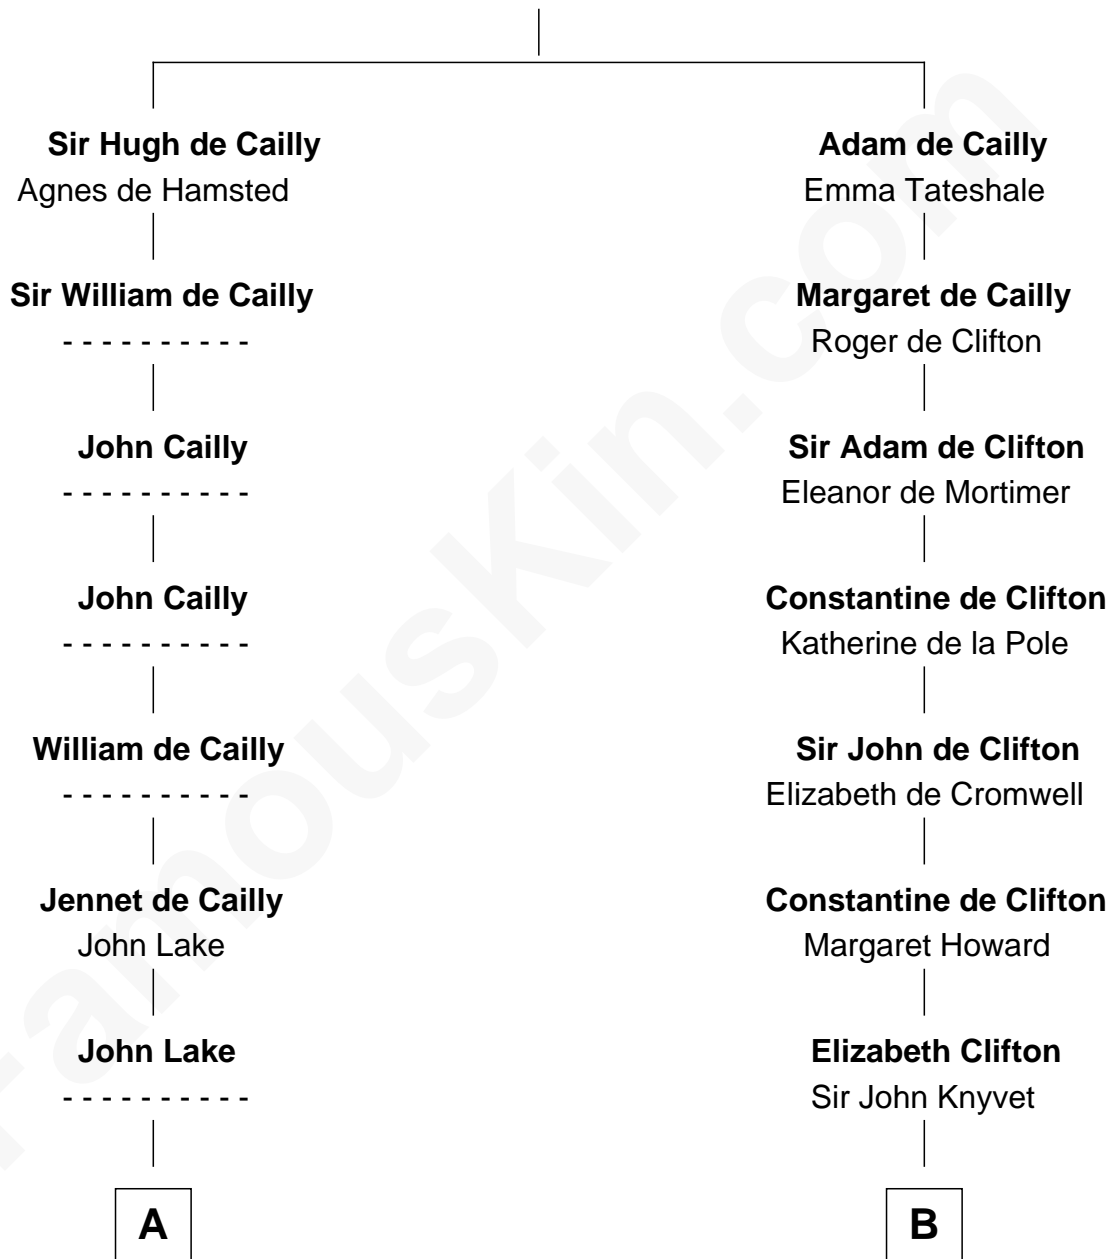

FamousKin.com

Relationship Chart of Oliver Wendell Holmes, Jr.

U.S. Supreme Court Justice

21st cousin of

Horace Gray

U.S. Supreme Court Justice

Osbert Cailly

C

Hannah Gookin

Patrick Tracy

Hannah Tracy

Jonathan Jackson

Charles Jackson

Frances Cabot

Amelia Lee Jackson

Oliver Wendell Holmes