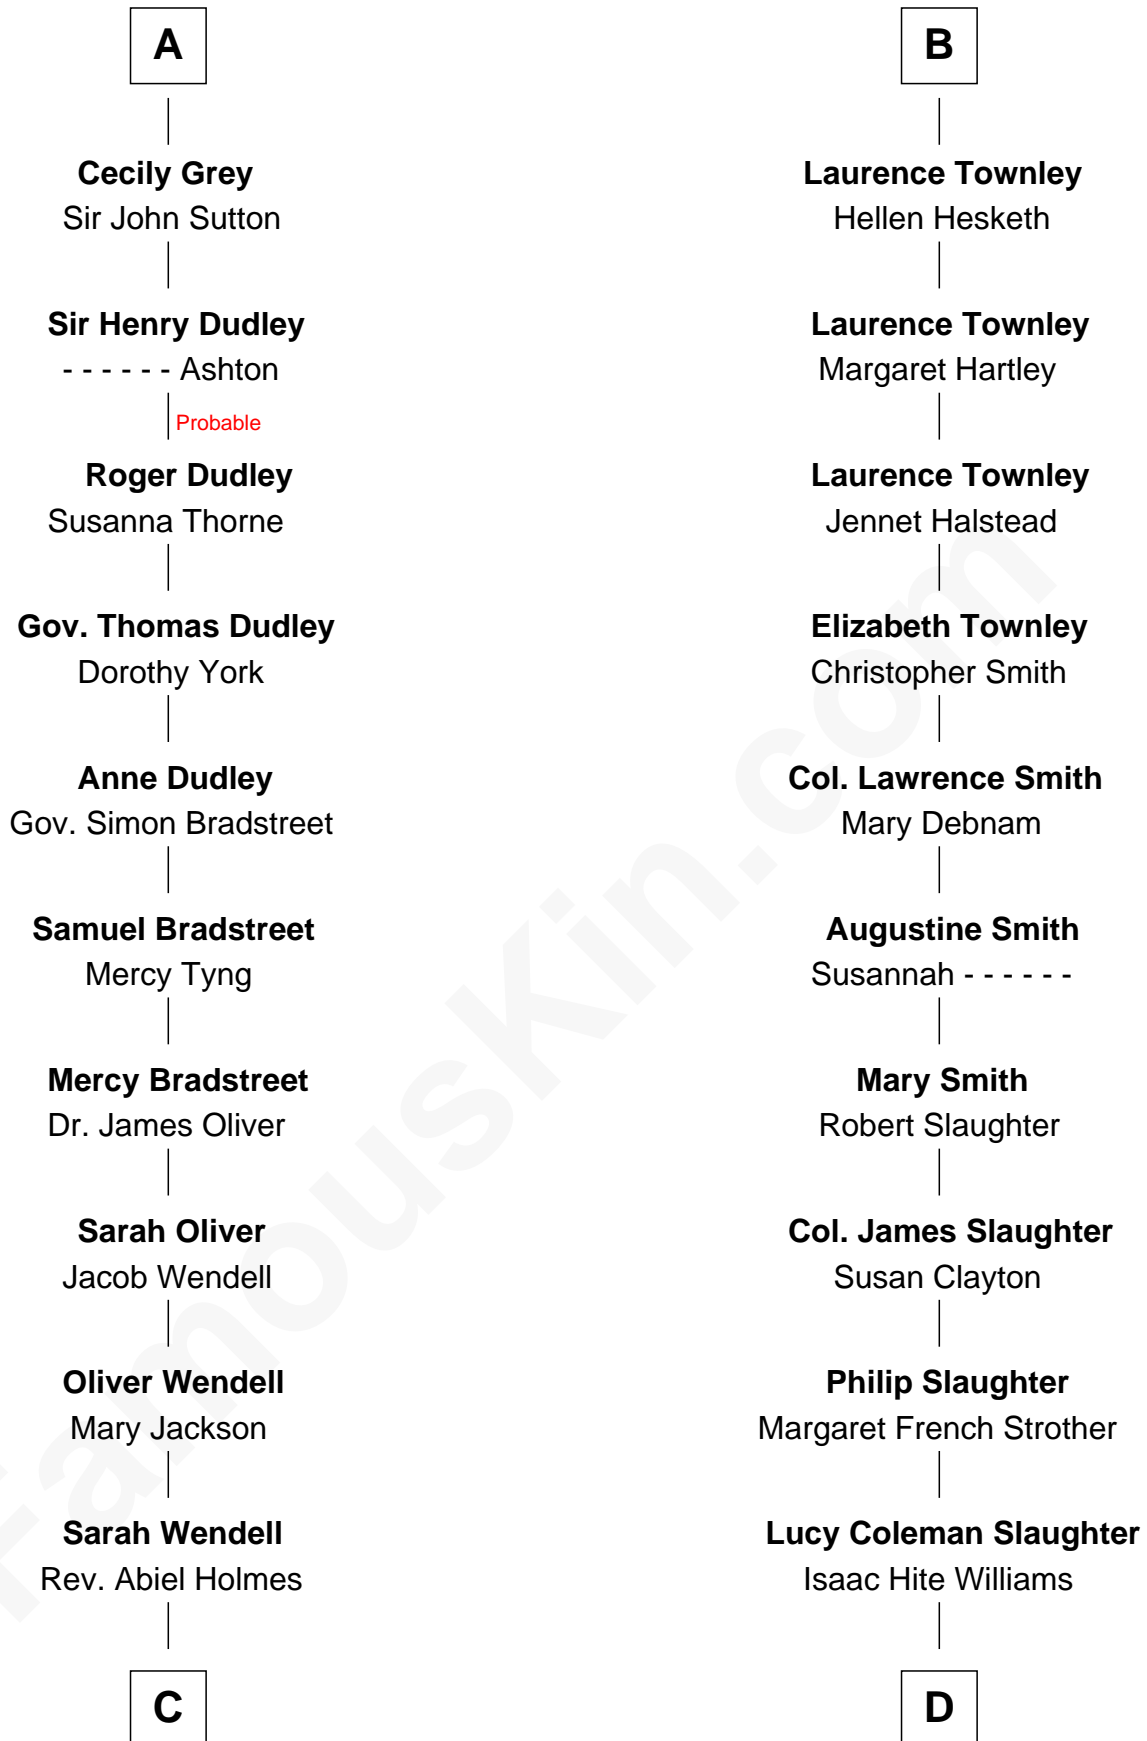

FamousKin.com
Relationship Chart of
Oliver Wendell Holmes, Jr.
U.S. Supreme Court Justice

18th cousin 2 times removed of
General George S. Patton
U.S. Army - World War II

C

Oliver Wendell Holmes

Amelia Lee Jackson

Oliver Wendell Holmes, Jr.

U.S. Supreme Court Justice

D

Margaret French Williams

John Mercer Patton

George Smith Patton

Susan Thornton Glassell

George Smith Patton