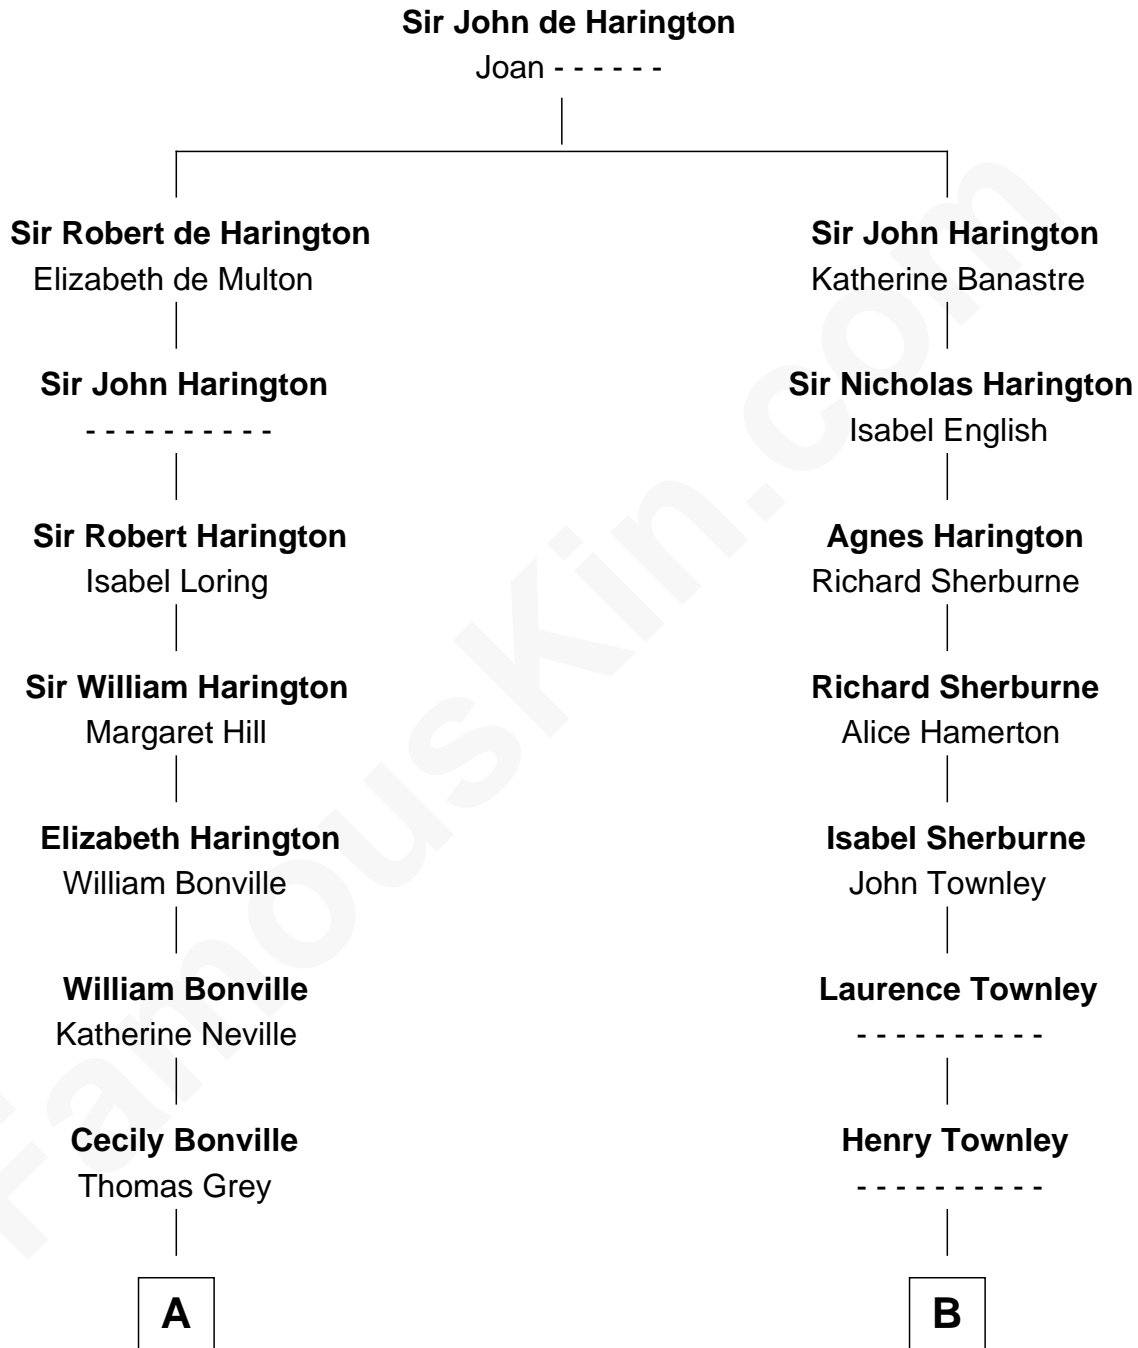

FamousKin.com
Relationship Chart of
Oliver Wendell Holmes, Jr.
U.S. Supreme Court Justice

18th cousin 2 times removed of
General George S. Patton
U.S. Army - World War II

C

Oliver Wendell Holmes

Amelia Lee Jackson

Oliver Wendell Holmes, Jr.

U.S. Supreme Court Justice

D

Margaret French Williams

John Mercer Patton

George Smith Patton

Susan Thornton Glassell

George Smith Patton