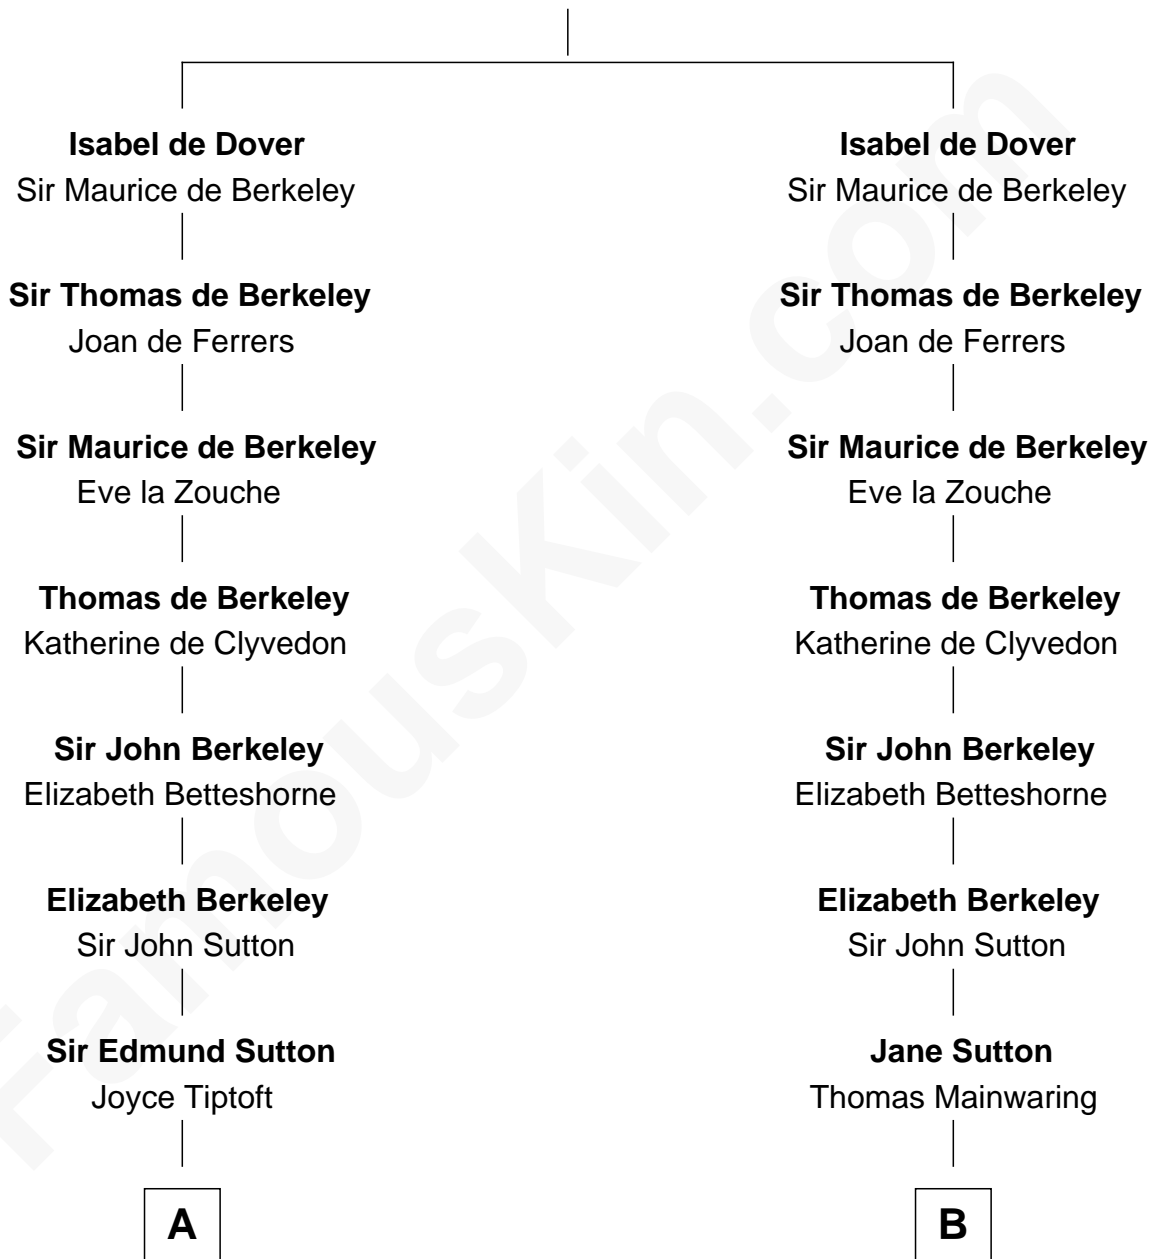

FamousKin.com
Relationship Chart of
Oliver Wendell Holmes, Jr.
U.S. Supreme Court Justice

19th cousin 1 time removed of

Lizzie Borden
Accused Murderess

Sir Richard FitzRoy
 Rose de Dover

C

Sarah Wendell
Rev. Abiel Holmes

Oliver Wendell Holmes
Amelia Lee Jackson

Oliver Wendell Holmes, Jr.
U.S. Supreme Court Justice

D

Sarah L. Vinnicum
Joseph Morse

Anthony Morse
Rhoda Morrison

Sarah Anthony Morse
Andrew Jackson Borden

Lizzie Borden
Accused Murderess