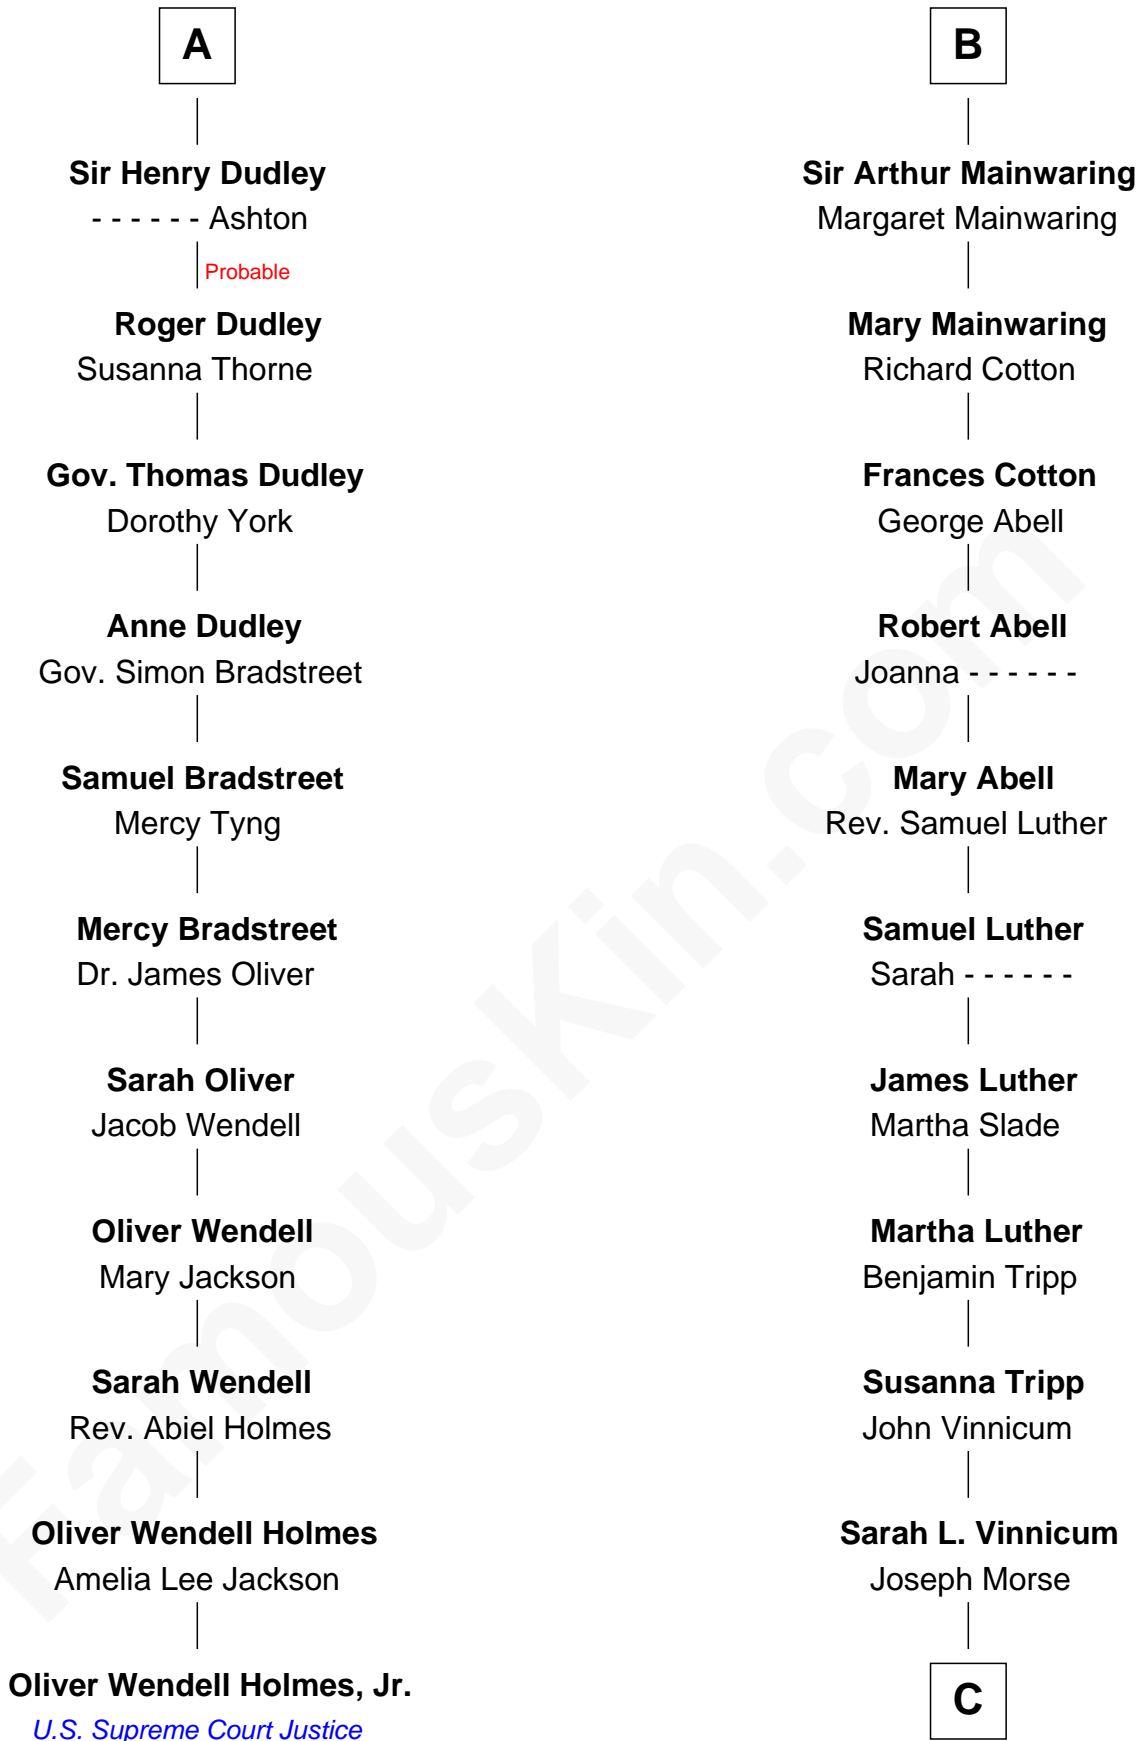

**FamousKin.com**  
**Relationship Chart of**  
**Oliver Wendell Holmes, Jr.**  
*U.S. Supreme Court Justice*

17th cousin 2 times removed of

**Lizzie Borden**  
*Accused Murderess*

**Sir William de Ros**  
 Margery de Badlesmere

**Thomas de Ros**  
 Beatrice de Stafford

**Maud de Roos**  
 John de Welles

**Margaret de Ros**  
 Sir Reynold Grey

**Anne de Welles**  
 James Butler

**Margaret Grey**  
 Sir William Bonville

**James Butler**  
 Joan Beauchamp

**William Bonville**  
 Elizabeth Harington

**Elizabeth Butler**  
 John Talbot

**William Bonville**  
 Katherine Neville

**Ann Talbot**  
 Sir Henry Vernon

**Cecily Bonville**  
 Thomas Grey

**Elizabeth Vernon**  
 Sir Robert Corbet

**Cecily Grey**  
 Sir John Sutton

**Dorothy Corbet**  
 Sir Richard Mainwaring

**A**

**B**

**C**

**Anthony Morse**

Rhoda Morrison

**Sarah Anthony Morse**