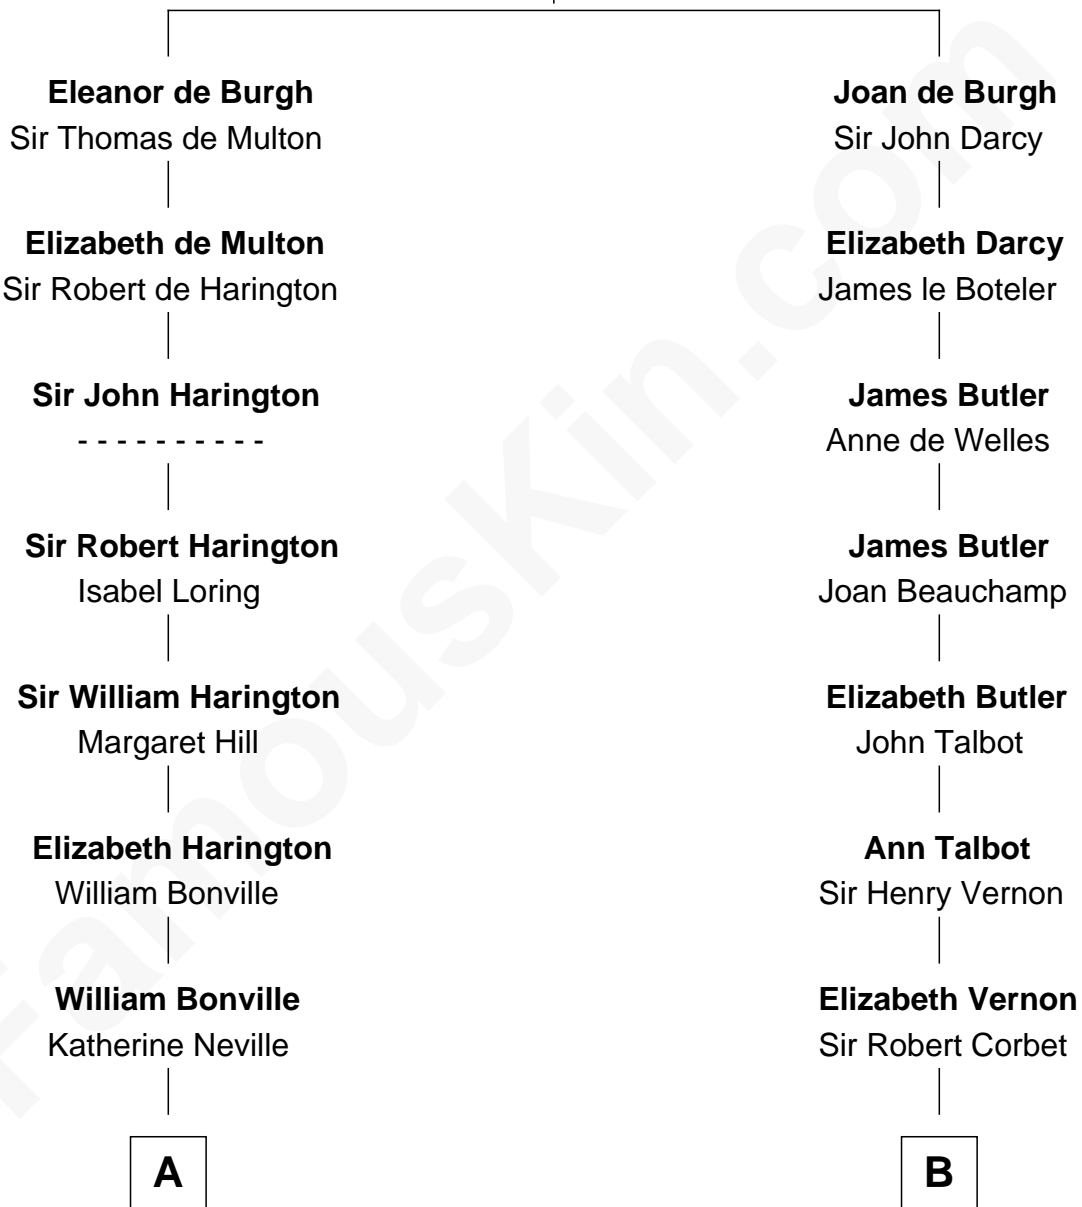

**FamousKin.com**  
**Relationship Chart of**  
**Oliver Wendell Holmes, Jr.**  
*U.S. Supreme Court Justice*

19th cousin 1 time removed of

**Lizzie Borden**  
*Accused Murderess*

**Sir Richard de Burgh**  
 Margaret - - - - -

**C**

**Sarah Wendell**  
Rev. Abiel Holmes

**Oliver Wendell Holmes**  
Amelia Lee Jackson

**Oliver Wendell Holmes, Jr.**  
*U.S. Supreme Court Justice*

**D**

**Sarah L. Vinnicum**  
Joseph Morse

**Anthony Morse**  
Rhoda Morrison

**Sarah Anthony Morse**  
Andrew Jackson Borden

**Lizzie Borden**  
*Accused Murderess*