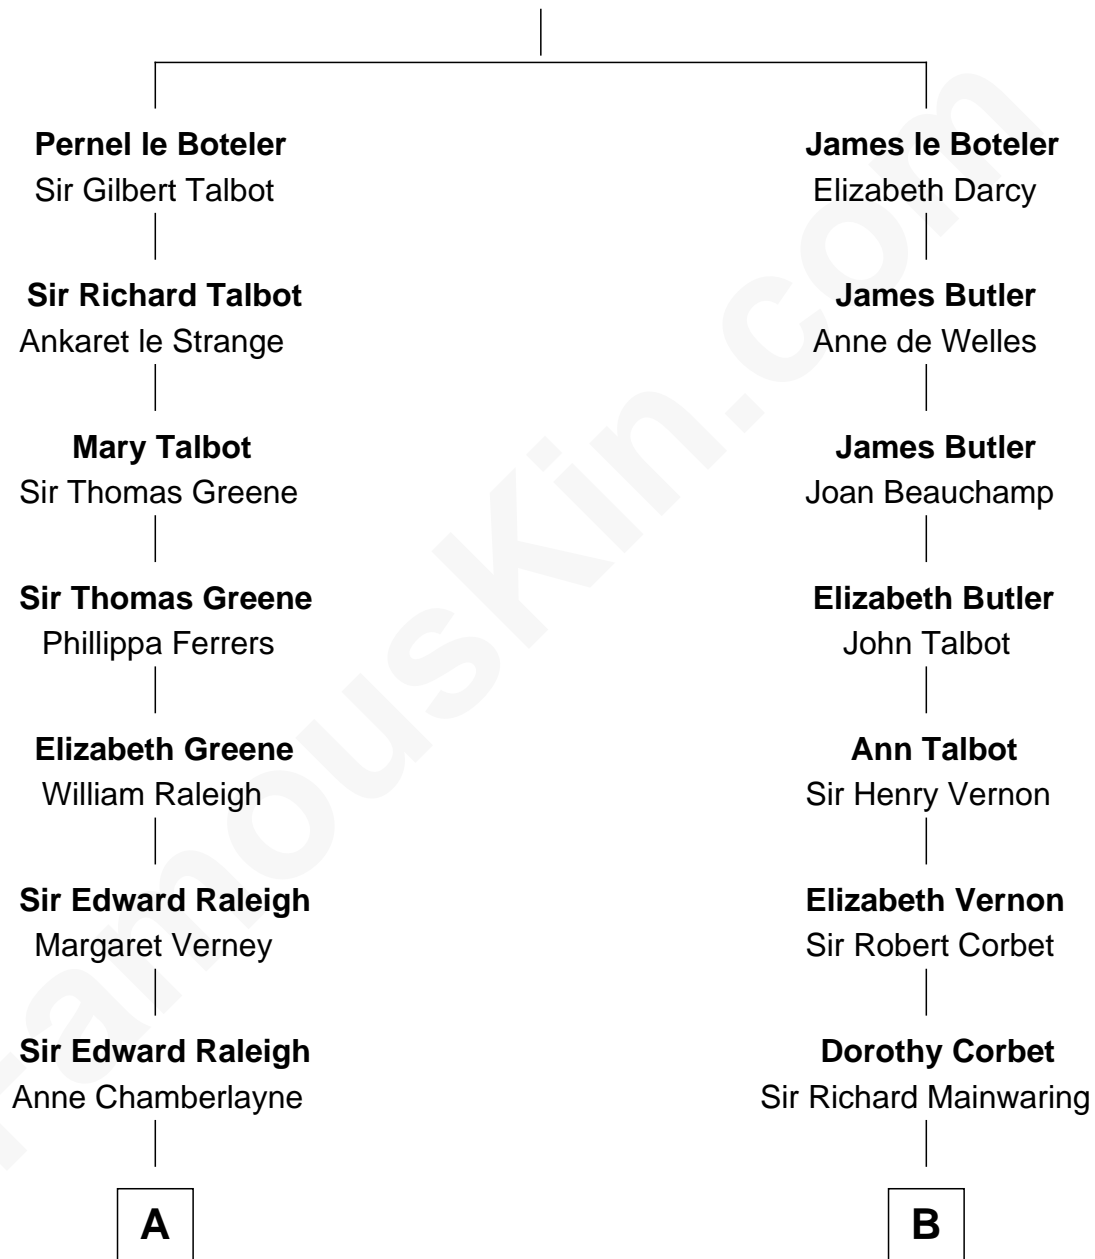

FamousKin.com
Relationship Chart of
Oliver Wendell Holmes, Jr.
U.S. Supreme Court Justice

19th cousin of

Lizzie Borden
Accused Murderess

Sir James le Boteler
 Eleanor de Bohun

FamousKin.com