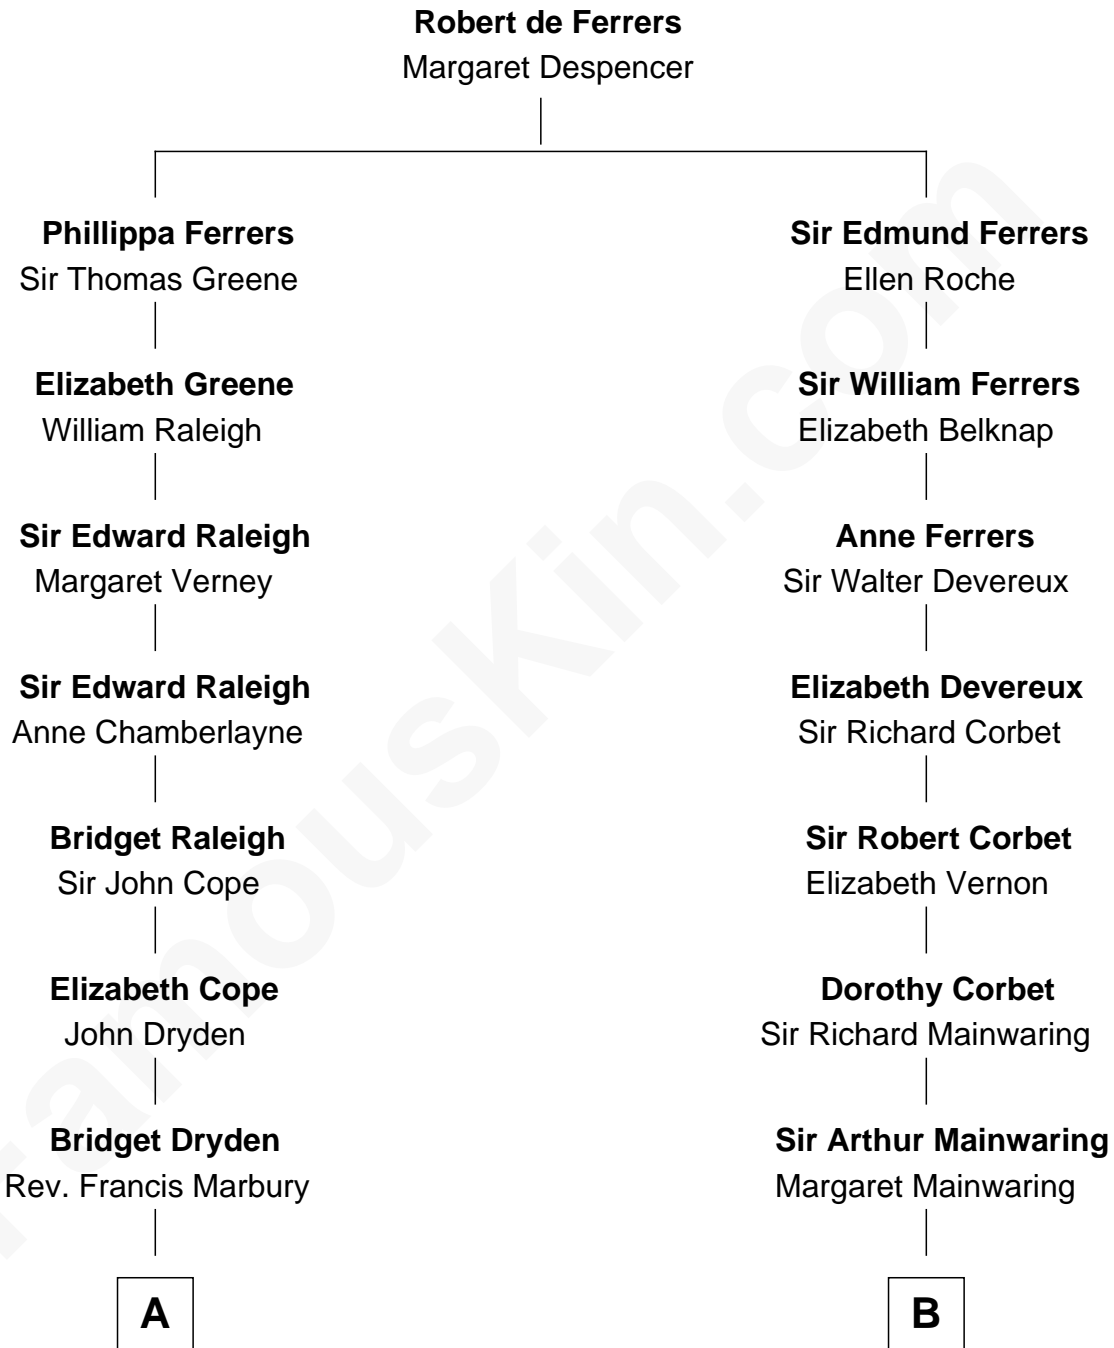

FamousKin.com
Relationship Chart of
Oliver Wendell Holmes, Jr.
U.S. Supreme Court Justice

16th cousin 3 times removed of
Elizabeth Montgomery
TV Actress - "Bewitched"

C

—
Mary Weed Barney
Henry Montgomery

—
Henry Montgomery
Elizabeth Bryan Allen

—
Elizabeth Montgomery
TV Actress - "Bewitched"

FamousKin.com