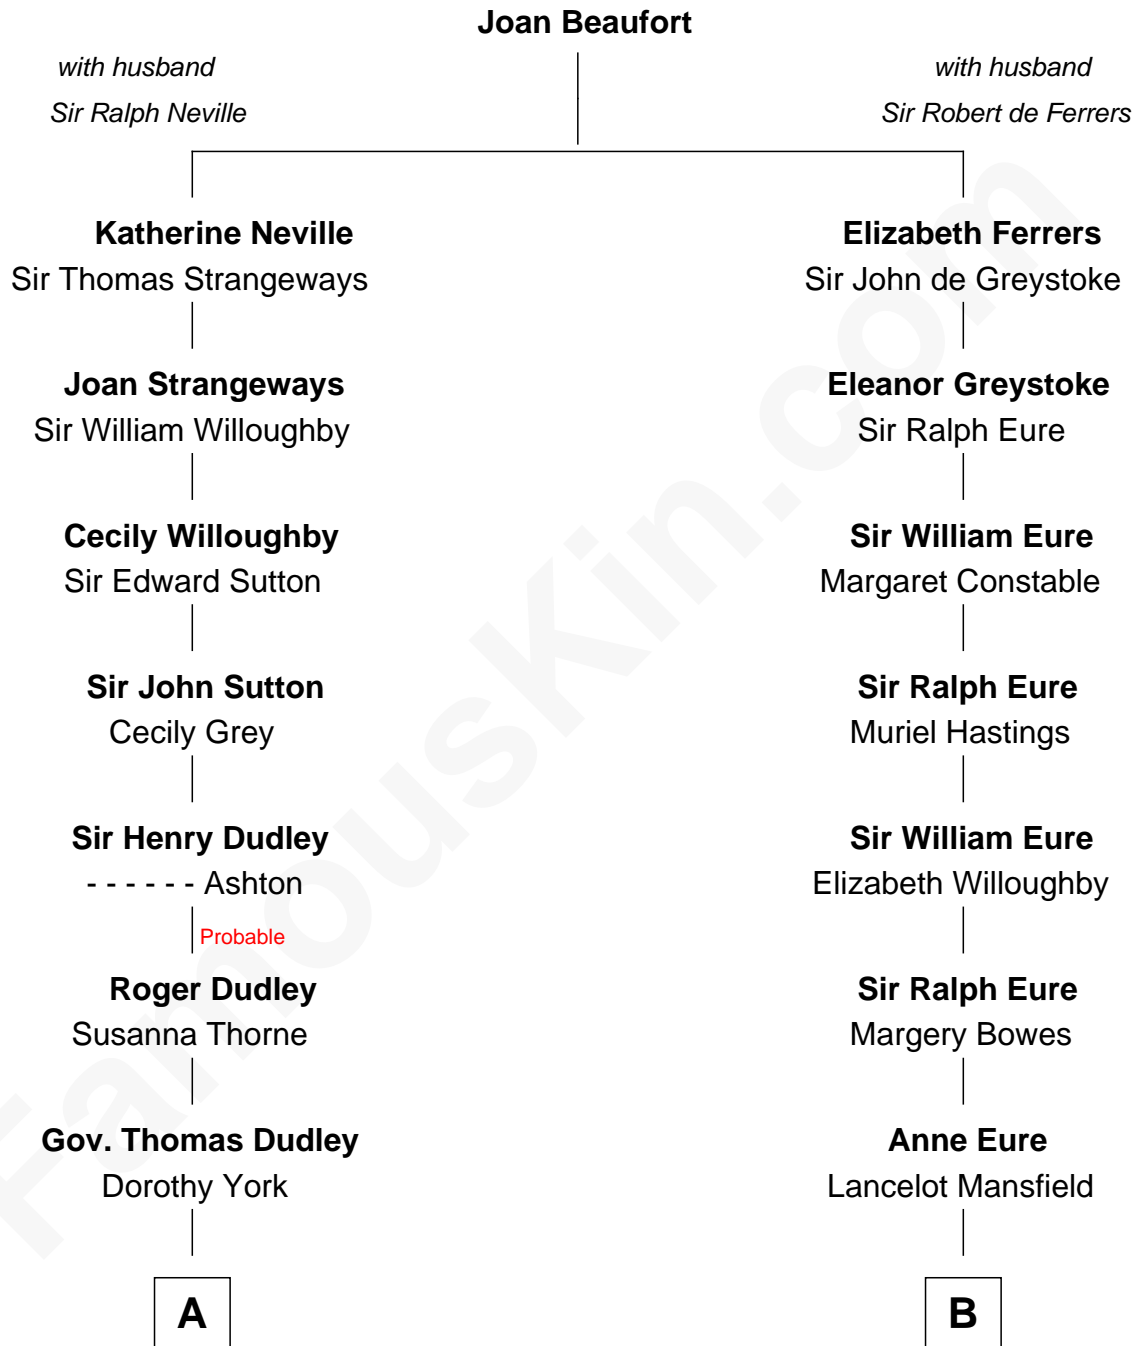

FamousKin.com
Relationship Chart of
Oliver Wendell Holmes, Jr.
U.S. Supreme Court Justice

14th cousin 4 times removed of

Elizabeth Montgomery
TV Actress - "Bewitched"

C

Henry Montgomery
Elizabeth Bryan Allen

Elizabeth Montgomery
TV Actress - "Bewitched"

FamousKin.com