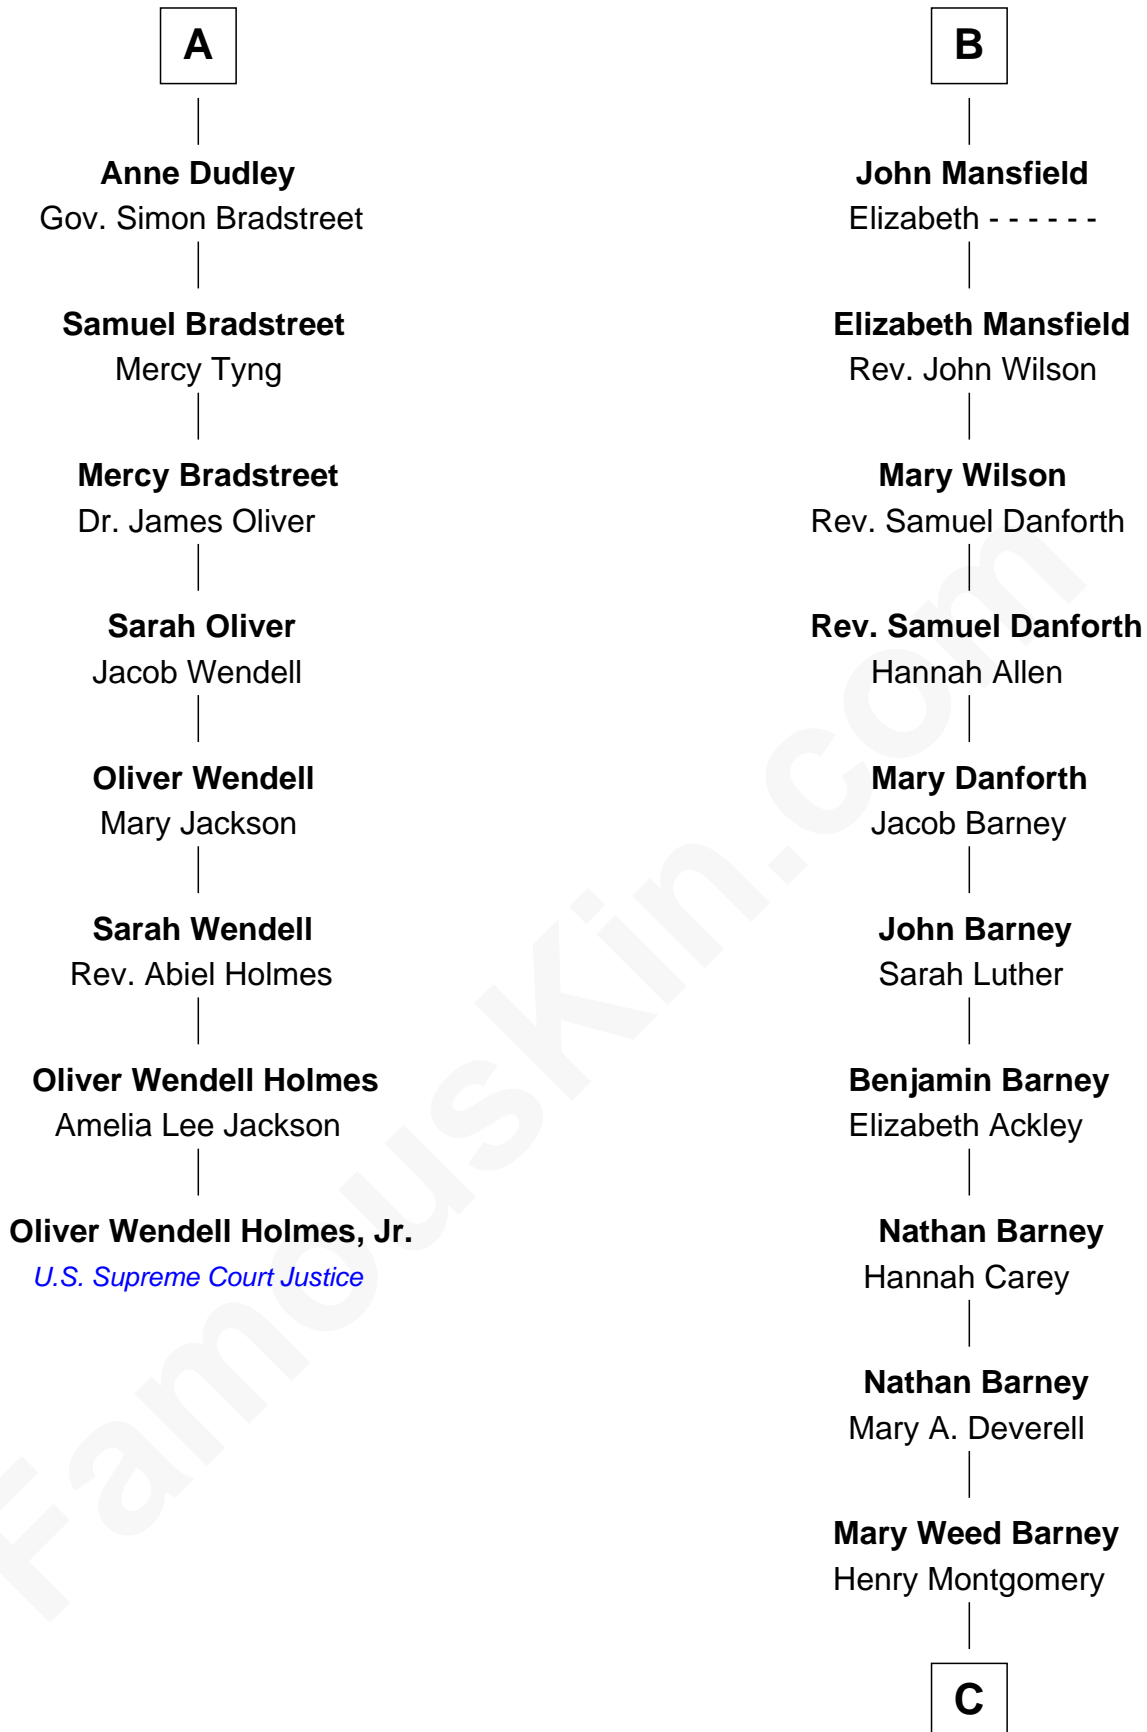

FamousKin.com
Relationship Chart of
Oliver Wendell Holmes, Jr.
U.S. Supreme Court Justice

14th cousin 4 times removed of

Elizabeth Montgomery
TV Actress - "Bewitched"

C

Henry Montgomery
Elizabeth Bryan Allen

Elizabeth Montgomery
TV Actress - "Bewitched"

FamousKin.com