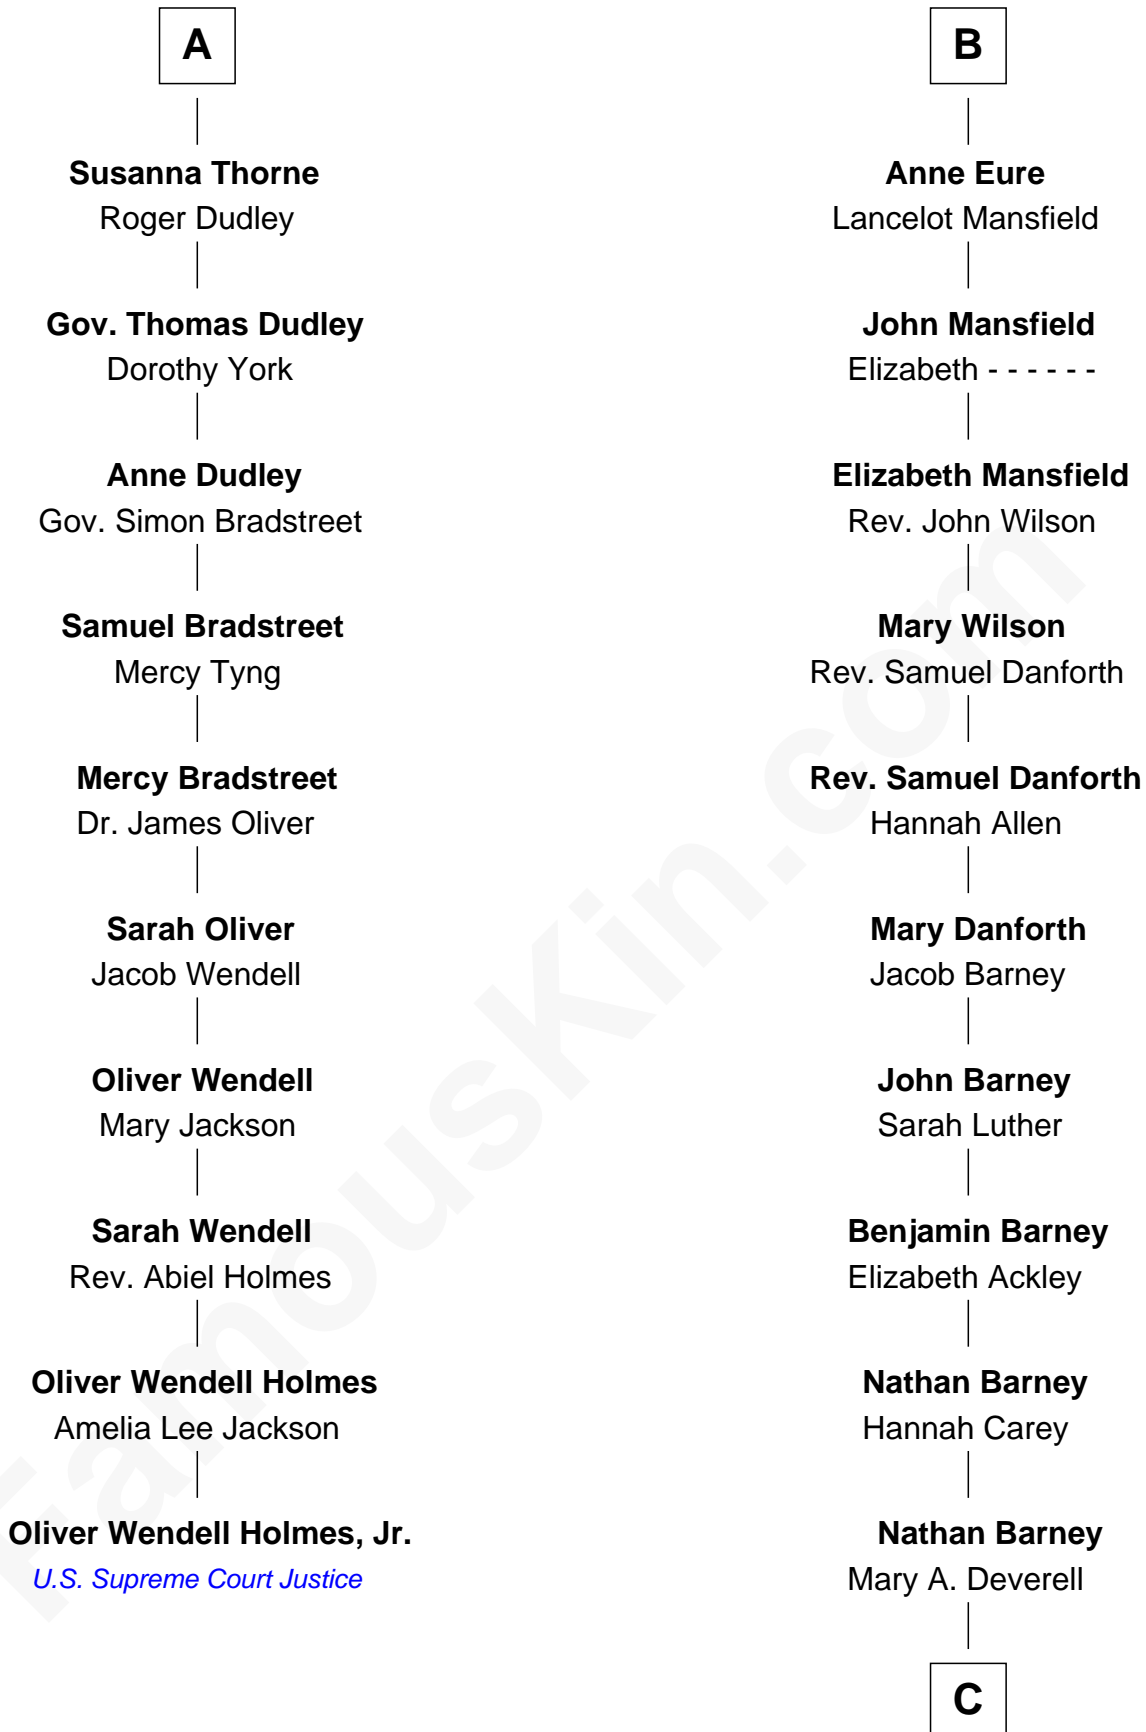

FamousKin.com
Relationship Chart of
Oliver Wendell Holmes, Jr.
U.S. Supreme Court Justice

16th cousin 3 times removed of

Elizabeth Montgomery
TV Actress - "Bewitched"

C

—
Mary Weed Barney
Henry Montgomery

—
Henry Montgomery
Elizabeth Bryan Allen

—
Elizabeth Montgomery
TV Actress - "Bewitched"

FamousKin.com