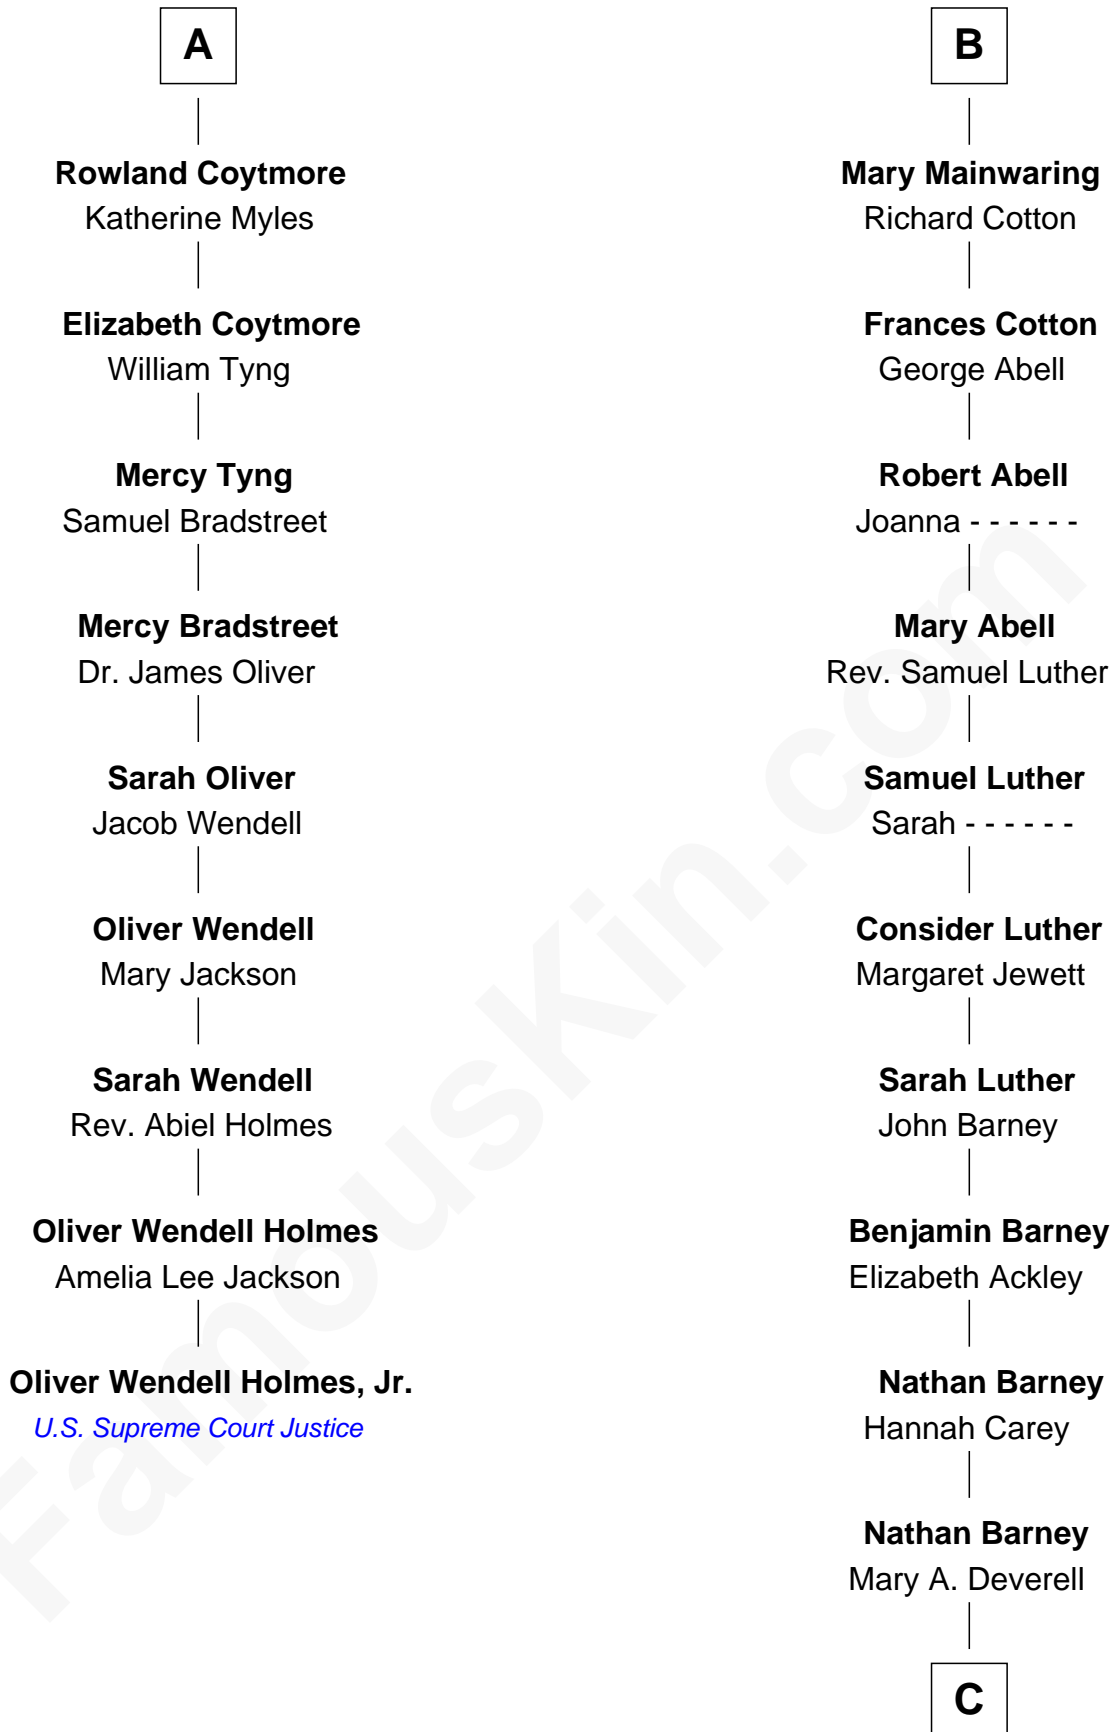

FamousKin.com
Relationship Chart of
Oliver Wendell Holmes, Jr.
U.S. Supreme Court Justice

15th cousin 4 times removed of
Elizabeth Montgomery
TV Actress - "Bewitched"

C

—
Mary Weed Barney
Henry Montgomery

—
Henry Montgomery
Elizabeth Bryan Allen

—
Elizabeth Montgomery
TV Actress - "Bewitched"

FamousKin.com