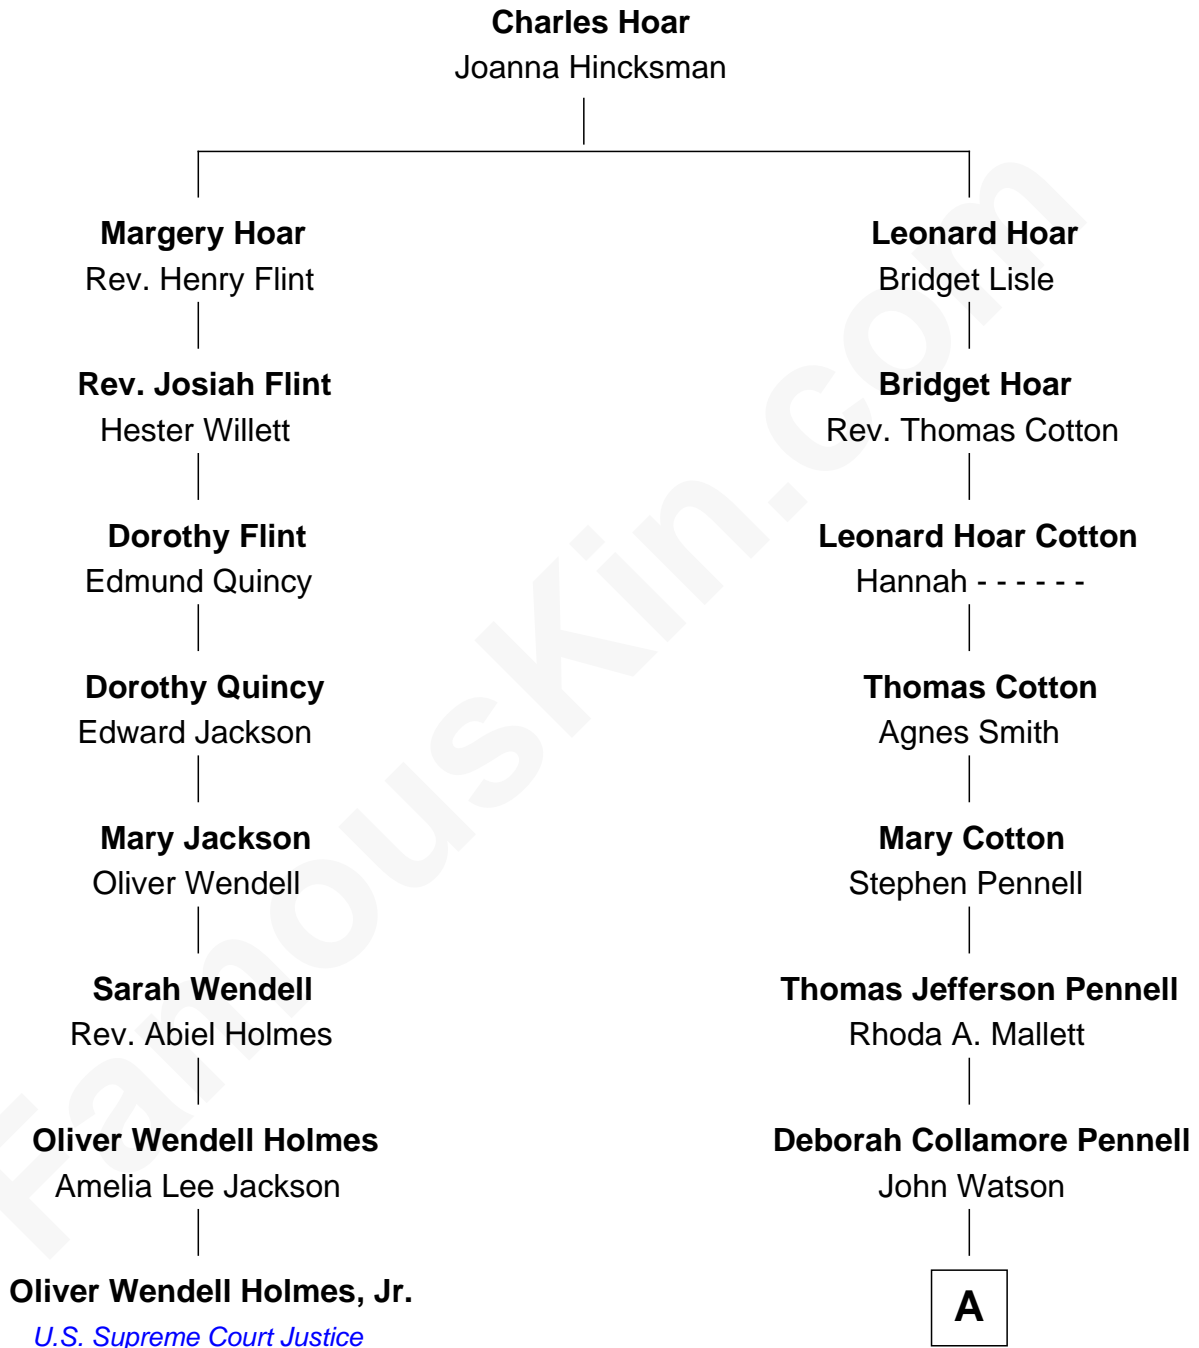

FamousKin.com
Relationship Chart of
Oliver Wendell Holmes, Jr.
U.S. Supreme Court Justice

7th cousin 3 times removed of
Warren Buffett
Chairman & CEO, Berkshire Hathaway

A

Susan Ann Watson
Ford Bela Barber